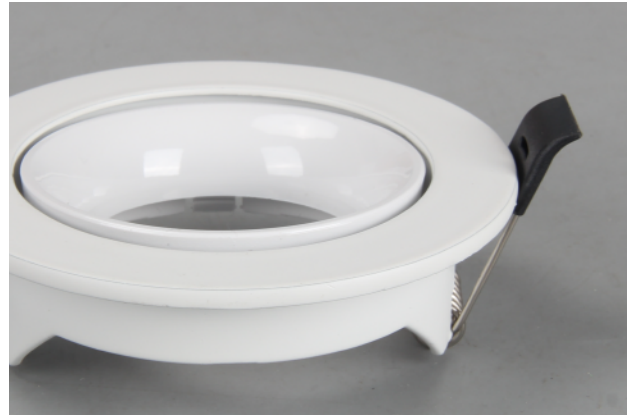

## Lamp Frame

NR-FR105 Series  
IP20

Item Code	Match Lamp	Color	Dimensions in mm		Hole Size (mm)	kg
			A	B		
NR-FR105-70	GU10	White/Black	Φ83	35	Φ73	0.05
NR-FR105-SQ-75-Anti	GU10	White/Black	□93	45	□83	0.07

### Dimensions in mm

NR-FR105-70

NR-FR101-SQ-70-Anti

**Description:**  
NR-FR105 Series

**Main material:**  
Die-cast aluminum+PC plastics

- Applications**
- . Shoping mall
  - . Office buildings
  - . Exhibition hall