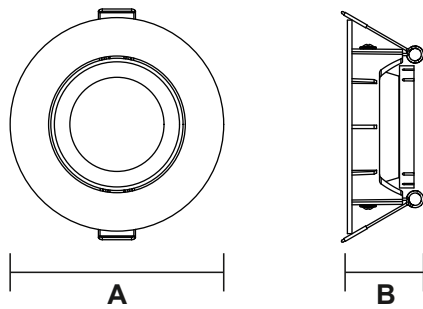

## Lamp Frame

NR-FR105 Series  
IP20

Item Code	Match Lamp	Color	Dimensions in mm		Hole Size (mm)	kg
			A	B		
NR-FR105-70	GU10	White/Black	Φ83	35	Φ73	0.05
NR-FR105-SQ-75-Anti	GU10	White/Black	□93	45	□83	0.07

### Dimensions in mm

NR-FR105-70

NR-FR101-SQ-70-Anti

**Description:**  
NR-FR105 Series

**Main material:**  
Die-cast aluminum+PC plastics

- Applications**
- . Shoping mall
  - . Office buildings
  - . Exhibition hall