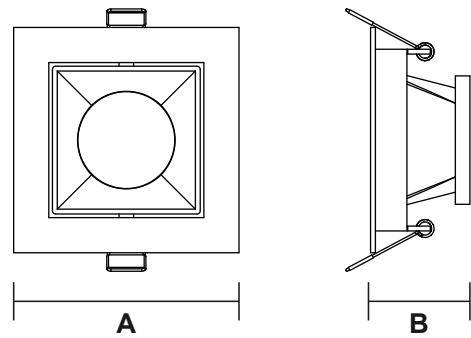

## Lamp Frame

NR-FR105 Series  
IP20

Item Code	Match Lamp	Color	Dimensions in mm		Hole Size (mm)	kg
			A	B		
NR-FR105-70	GU10	White/Black	Φ83	35	Φ73	0.05
NR-FR105-SQ-75-Anti	GU10	White/Black	□93	45	□83	0.07

### Dimensions in mm

NR-FR105-70

NR-FR101-SQ-70-Anti

**Description:**  
NR-FR105 Series

**Main material:**  
Die-cast aluminum+PC plastics

- Applications**
- . Shoping mall
  - . Office buildings
  - . Exhibition hall