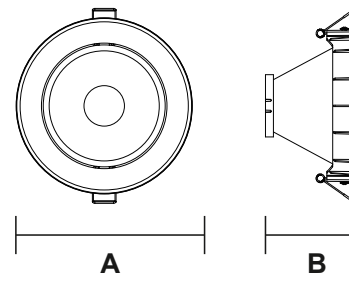

Lamp Frame

NR-FR107 Series
IP20

Item Code	Match Lamp	Color	Dimensions in mm		Hole Size (mm)	kg
			A	B		
NR-FR107-70	GU10	Black/White	φ93	40	φ75	0.04
NR-FR107-100-ANTI	GU10	Black/White	φ120	55	φ100	0.06
NR-FR107-140-ANTI	AR111	Black/White	φ160	45	φ140	1.05
NR-FR107-140-MR16-ANTI	GU10	Black/White	φ160	70	φ140	1.05

Dimensions in mm

NR-FR107-70

NR-FR107-100-ANTI

NR-FR107-140-ANTI

NR-FR107-140-MR16-ANTI

Description:
NR-FR107 Series

Main material:
PC plastics

Applications
 . Shoping mall
 . Office buildings
 . Exhibition hall