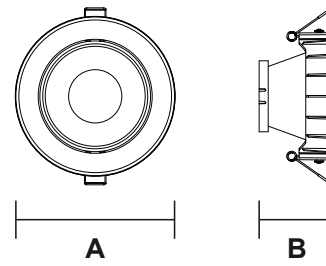

Lamp Frame

NR-FR107 Series
IP20

Item Code	Match Lamp	Color	Dimensions in mm		Hole Size (mm)	kg
			A	B		
NR-FR107-70	GU10	Black/White	φ93	40	φ75	0.04
NR-FR107-100-ANTI	GU10	Black/White	φ120	55	φ100	0.06
NR-FR107-140-ANTI	AR111	Black/White	φ160	45	φ140	1.05
NR-FR107-140-MR16-ANTI	GU10	Black/White	φ160	70	φ140	1.05

Dimensions in mm

NR-FR107-70

NR-FR107-100-ANTI

NR-FR107-140-ANTI

NR-FR107-140-MR16-ANTI

Description:
NR-FR107 Series

Main material:
PC plastics

Applications
 . Shoping mall
 . Office buildings
 . Exhibition hall