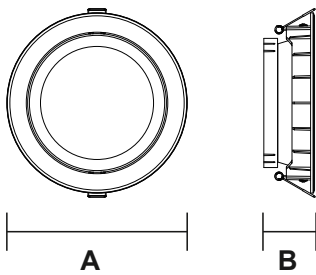

Lamp Frame

NR-FR107 Series
IP20

Item Code	Match Lamp	Color	Dimensions in mm		Hole Size (mm)	kg
			A	B		
NR-FR107-70	GU10	Black/White	φ93	40	φ75	0.04
NR-FR107-100-ANTI	GU10	Black/White	φ120	55	φ100	0.06
NR-FR107-140-ANTI	AR111	Black/White	φ160	45	φ140	1.05
NR-FR107-140-MR16-ANTI	GU10	Black/White	φ160	70	φ140	1.05

Dimensions in mm

NR-FR107-70

NR-FR107-100-ANTI

NR-FR107-140-ANTI

NR-FR107-140-MR16-ANTI

Description:
NR-FR107 Series

Main material:
PC plastics

Applications
 . Shoping mall
 . Office buildings
 . Exhibition hall