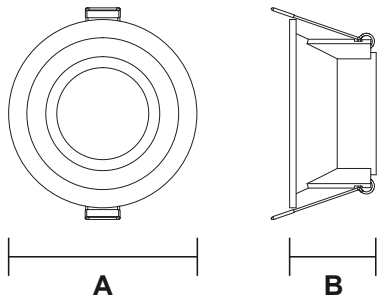

Lamp Frame

NR-FR108 Series
IP20

Item Code	Match Lamp	Color	Dimensions in mm		Hole Size (mm)	kg
			A	B		
NR-FR108	GU10	Black/White	φ87	48	φ75	0.07
NR-FR108-SQ	GU10	Black/White	□87	48	□75	0.08

Dimensions in mm

Description:
NR-FR108 Series

Main material:
PC plastics

- Applications**
- . Shopping mall
 - . Office buildings
 - . Exhibition hall