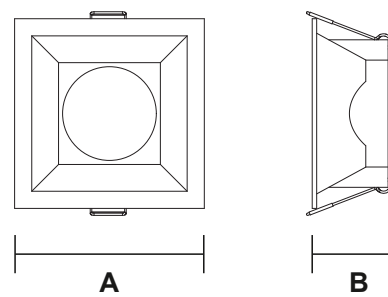

NR-FR108-SQ