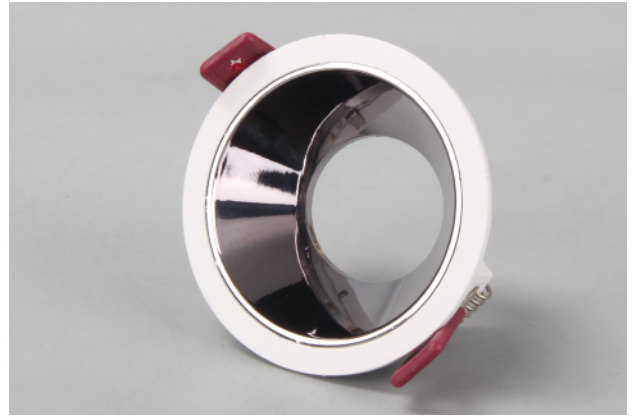

Description:
NR-FR108 Series

Main material:
PC plastics

1. **Applications**
2. . Shopping mall
   - . Office buildings
   - . Exhibition hall