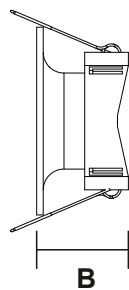

Lamp Frame

NR-FR111 Series
IP20

Item Code	Match Lamp	Color	Dimensions in mm		Hole Size (mm)	kg
			A	B		
NR-FR111	GU10	Black/White	φ85	40	φ75	0.03
NR-FR111-SQ	GU10	Black/White	□85	40	φ75	0.03

Dimensions in mm

NR-FR111

NR-FR111-SQ

Description:

NR-FR111 Series

Main material:

PC plastics

Applications

- . Shoping mall
- . Office buildings
- . Exhibition hall