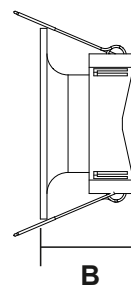

Lamp Frame

NR-FR111 Series
IP20

Item Code	Match Lamp	Color	Dimensions in mm		Hole Size (mm)	kg
			A	B		
NR-FR111	GU10	Black/White	φ85	40	φ75	0.03
NR-FR111-SQ	GU10	Black/White	□85	40	φ75	0.03

Dimensions in mm

NR-FR111

NR-FR111-SQ

Description:

NR-FR111 Series

Main material:

PC plastics

Applications

- . Shoping mall
- . Office buildings
- . Exhibition hall