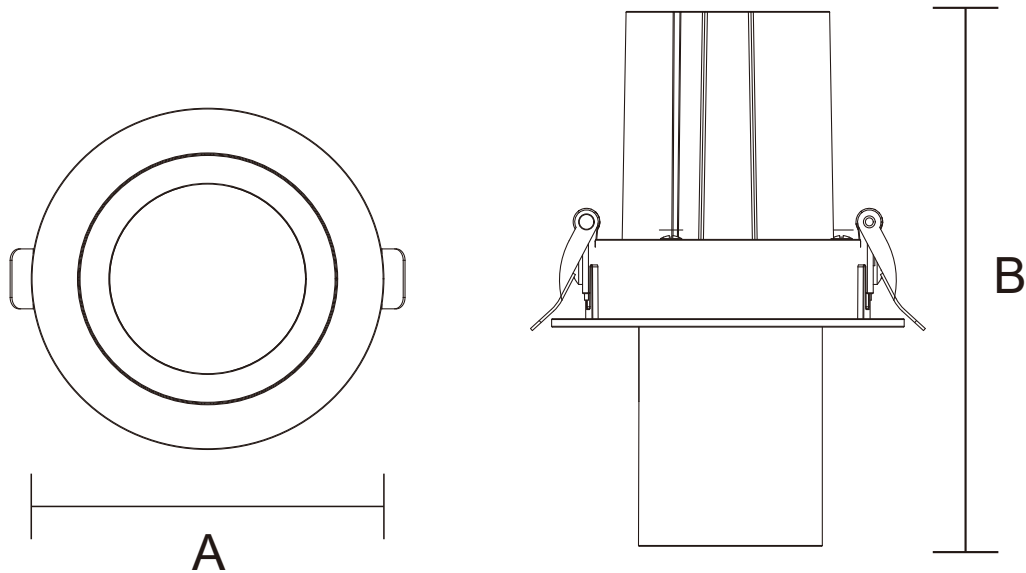

## Lamp Frame

NR-FR112-GU10  
IP20

Item Code	Match Lamp	Color	Dimensions in mm		Hole Size (mm)	kg
			A	B		
NR-FR112-GU10	GU10	Black/White	φ110	205	φ90	0.28

### Dimensions in mm

**Description:**

NR-FR112-GU10

**Main material:**

Die-cast aluminum+Engineering plastics

**Applications**

- . Shoping mall
- . Office buildings
- . Exhibition hall