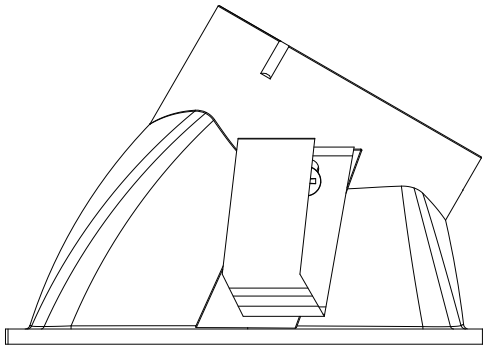

## Lamp Frame

NR-FR112-85 Series  
IP20

Item Code	Match Lamp	Color	Dimensions in mm		Hole Size (mm)	kg
			A	B		
NR-FR112-85	GU10	Black/White	Φ96	60	Φ90	0.10
NR-FR112-85-SQ	GU10	Black/White	□97	60	□90	0.10

### Dimensions in mm

**Description:**  
NR-FR112-85 Series

**Main material:**  
Die-cast aluminum

- Applications**
- . Shoping mall
  - . Office buildings
  - . Exhibition hall