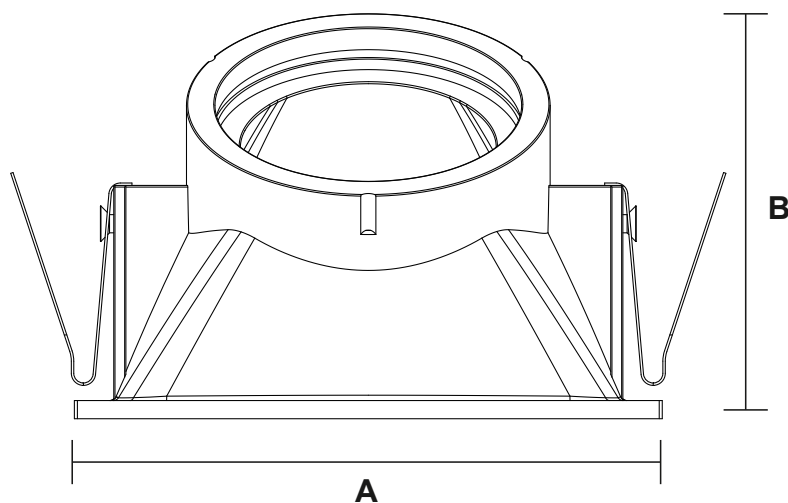

## Lamp Frame

NR-FR112-85 Series  
IP20

Item Code	Match Lamp	Color	Dimensions in mm		Hole Size (mm)	kg
			A	B		
NR-FR112-85	GU10	Black/White	Φ96	60	Φ90	0.10
NR-FR112-85-SQ	GU10	Black/White	□97	60	□90	0.10

### Dimensions in mm

**Description:**  
NR-FR112-85 Series

**Main material:**  
Die-cast aluminum

- Applications**
- . Shoping mall
  - . Office buildings
  - . Exhibition hall