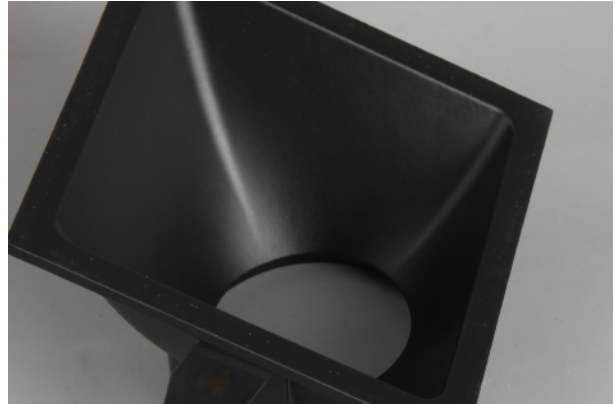

## Lamp Frame

NR-FR112-85 Series  
IP20

Item Code	Match Lamp	Color	Dimensions in mm		Hole Size (mm)	kg
			A	B		
NR-FR112-85	GU10	Black/White	Φ96	60	Φ90	0.10
NR-FR112-85-SQ	GU10	Black/White	□97	60	□90	0.10

### Dimensions in mm

**Description:**  
NR-FR112-85 Series

**Main material:**  
Die-cast aluminum

- Applications**
- . Shoping mall
  - . Office buildings
  - . Exhibition hall