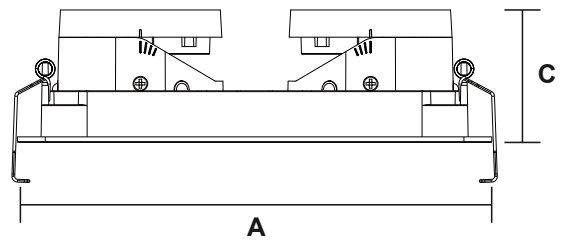

Lamp Frame

NR-FR113-SQ Series
IP20

Item Code	Match Lamp	Color	Dimensions in mm			Hole Size (mm)	kg
			A	B	C		
NR-FR113-SQ	GU10	Black/White	88	88	52	80*80	0.15
NR-FR113-2	GU10*2	Black/White	170	88	52	160*80	0.27

Dimensions in mm

NR-FR113-SQ

NR-FR113-2

Description:
NR-FR113-SQ Series

Main material:
Die-cast aluminum

Applications

- . Shopping mall
- . Office buildings
- . Exhibition hall