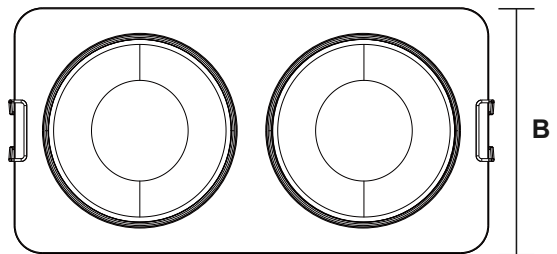

Lamp Frame

NR-FR113-SQ Series
IP20

Item Code	Match Lamp	Color	Dimensions in mm			Hole Size (mm)	kg
			A	B	C		
NR-FR113-SQ	GU10	Black/White	88	88	52	80*80	0.15
NR-FR113-2	GU10*2	Black/White	170	88	52	160*80	0.27

Dimensions in mm

NR-FR113-SQ

NR-FR113-2

Description:
NR-FR113-SQ Series

Main material:
Die-cast aluminum

Applications

- . Shopping mall
- . Office buildings
- . Exhibition hall