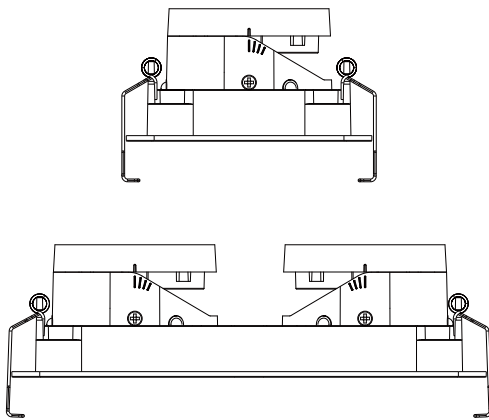

Lamp Frame

NR-FR113-SQ Series
IP20

Item Code	Match Lamp	Color	Dimensions in mm			Hole Size (mm)	kg
			A	B	C		
NR-FR113-SQ	GU10	Black/White	88	88	52	80*80	0.15
NR-FR113-2	GU10*2	Black/White	170	88	52	160*80	0.27

Dimensions in mm

NR-FR113-SQ

NR-FR113-2

Description:
NR-FR113-SQ Series

Main material:
Die-cast aluminum

Applications

- . Shopping mall
- . Office buildings
- . Exhibition hall