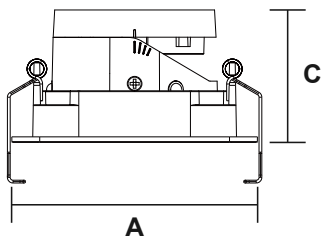

Lamp Frame

NR-FR113-SQ Series
IP20

Item Code	Match Lamp	Color	Dimensions in mm			Hole Size (mm)	kg
			A	B	C		
NR-FR113-SQ	GU10	Black/White	88	88	52	80*80	0.15
NR-FR113-2	GU10*2	Black/White	170	88	52	160*80	0.27

Dimensions in mm

NR-FR113-SQ

NR-FR113-2

Description:
NR-FR113-SQ Series

Main material:
Die-cast aluminum

Applications

- . Shopping mall
- . Office buildings
- . Exhibition hall