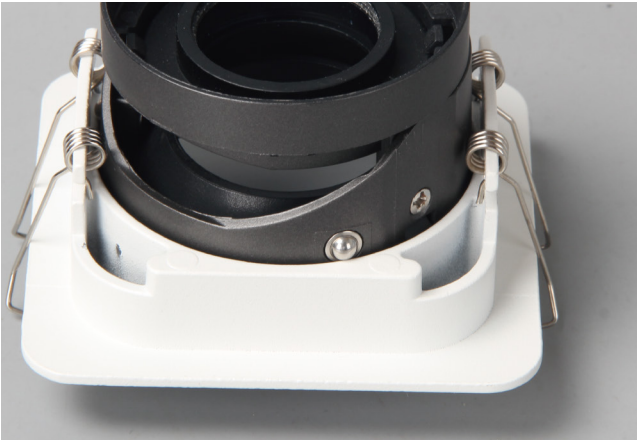

Lamp Frame

NR-FR113-SQ Series
IP20

Item Code	Match Lamp	Color	Dimensions in mm			Hole Size (mm)	kg
			A	B	C		
NR-FR113-SQ	GU10	Black/White	88	88	52	80*80	0.15
NR-FR113-2	GU10*2	Black/White	170	88	52	160*80	0.27

Dimensions in mm

NR-FR113-SQ

NR-FR113-2

Description:
NR-FR113-SQ Series

Main material:
Die-cast aluminum

Applications

- . Shopping mall
- . Office buildings
- . Exhibition hall