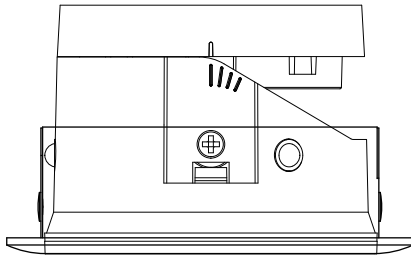

Lamp Frame

NR-FR113

IP20

| Item Code | Match Lamp | Color | Dimensions in mm | | Hole Size (mm) | kg |
|-----------|------------|-------------|------------------|----|----------------|------|
| | | | A | B | | |
| NR-FR113 | GU10 | Black/White | Φ85 | 52 | Φ75 | 0.07 |

Dimensions in mm

Description:

NR-FR113

Main material:

Die-cast aluminum

Applications

- . Shoping mall
- . Office buildings
- . Exhibition hall