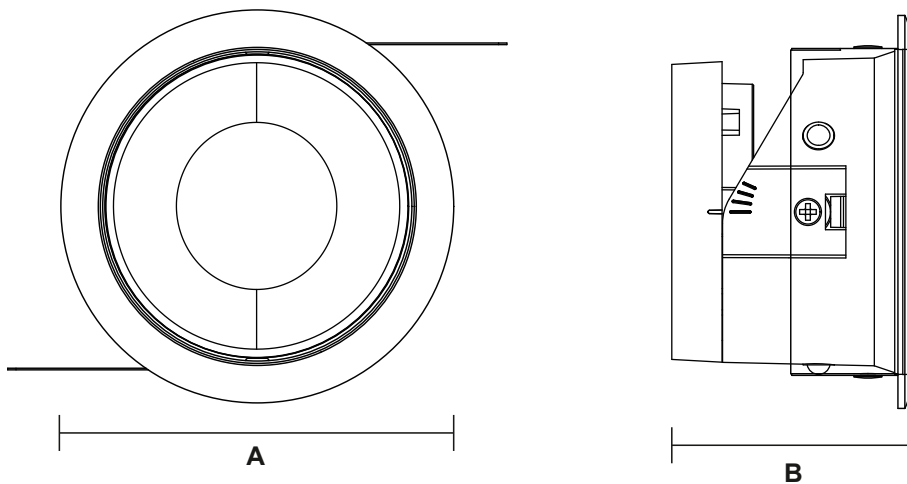

Lamp Frame

NR-FR113

IP20

| Item Code | Match Lamp | Color | Dimensions in mm | | Hole Size (mm) | kg |
|-----------|------------|-------------|------------------|----|----------------|------|
| | | | A | B | | |
| NR-FR113 | GU10 | Black/White | Φ85 | 52 | Φ75 | 0.07 |

Dimensions in mm

Description:

NR-FR113

Main material:

Die-cast aluminum

Applications

- . Shoping mall
- . Office buildings
- . Exhibition hall