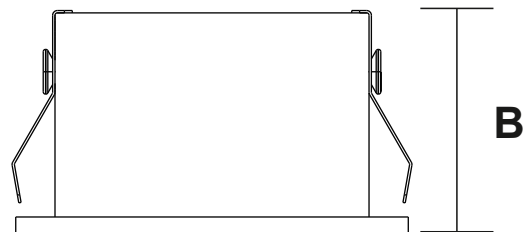

## Lamp Frame

NR-FRM101

IP20

Item Code	Match Lamp	Color	Dimensions in mm		Hole Size (mm)	kg
			A	B		
NR-FRM101	MR11	Black/White	Φ50	30	Φ43	0.04

### Dimensions in mm

**Description:**

NR-FRM101

**Main material:**

Die-cast aluminum

**Applications**

- . Shoping mall
- . Office buildings
- . Exhibition hall