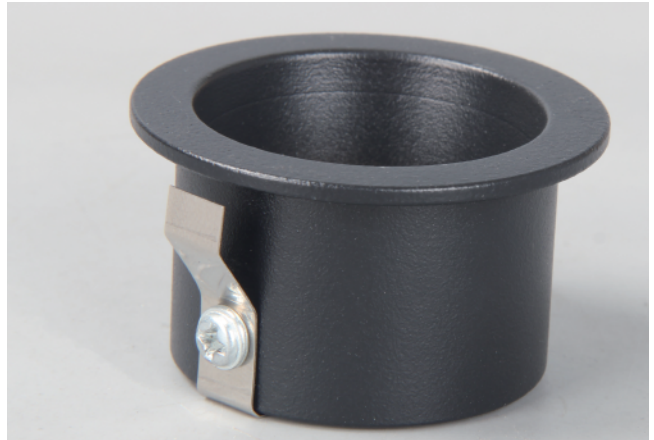

## Lamp Frame

NR-FRM101

IP20

Item Code	Match Lamp	Color	Dimensions in mm		Hole Size (mm)	kg
			A	B		
NR-FRM101	MR11	Black/White	Φ50	30	Φ43	0.04

### Dimensions in mm

**Description:**

NR-FRM101

**Main material:**

Die-cast aluminum

**Applications**

- . Shoping mall
- . Office buildings
- . Exhibition hall