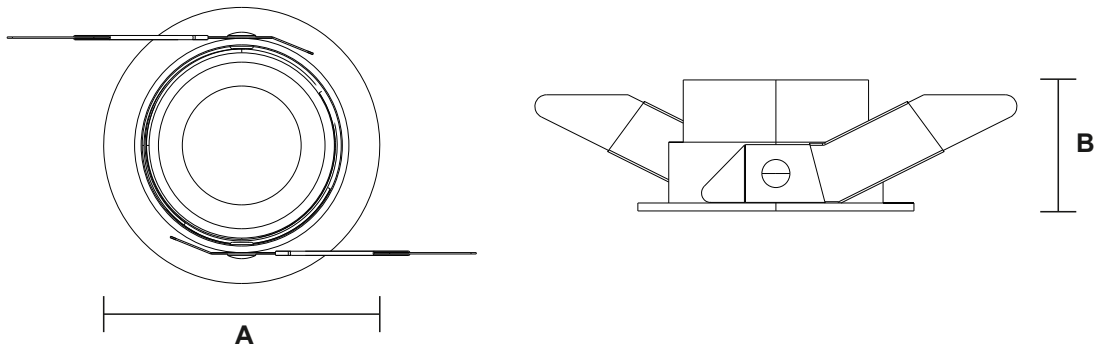

Lamp Frame

NR-FRM102

IP20

Item Code	Match Lamp	Color	Dimensions in mm		Hole Size (mm)	kg
			A	B		
NR-FRM102	MR11	Black/White	Φ59	23	Φ52	0.06

Dimensions in mm

Description:

NR-FRM102

Main material:

Die-cast aluminum

Applications

- . Shoping mall
- . Office buildings
- . Exhibition hall