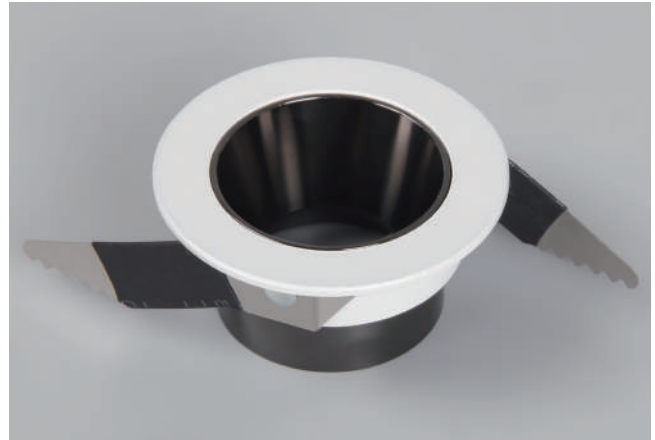

Lamp Frame

NR-FRM102

IP20

Item Code	Match Lamp	Color	Dimensions in mm		Hole Size (mm)	kg
			A	B		
NR-FRM102	MR11	Black/White	Φ59	23	Φ52	0.06

Dimensions in mm

Description:

NR-FRM102

Main material:

Die-cast aluminum

Applications

- . Shoping mall
- . Office buildings
- . Exhibition hall