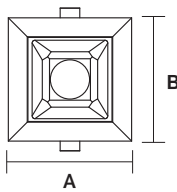

## MINI LED DOWNLIGHT

NR-ML101 Series  
IP20

Item Code	P (W)	Color	Output (lm)	lm/w	Dimensions in mm			Hole Size (mm)	kg
					A	B	C		
NR-ML101-1-3	3	Black/White	210	70	44	44	40	36*36	0.07
NR-ML101-2-6	6	Black/White	390	65	75	44	43	36*68	0.14
NR-ML101-3-9	9	Black/White	585	65	95	44	40	36*85	0.13

### Dimensions in mm

**Description:**  
MINI LED DOWNLIGHT

**Main material:**  
Die-cast aluminum+Engineering plastics

**Specification**  
Energy saving, up to 85% energy saving comparing to standard halogen and incandescent lamps  
High quality light, high color rendering, less heat, no UV or IR radiation  
LED driver is included  
IP20