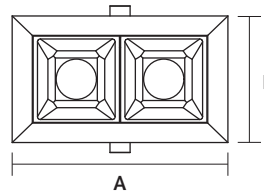

## MINI LED DOWNLIGHT

NR-ML101 Series  
IP20

Item Code	P (W)	Color	Output (lm)	lm/w	Dimensions in mm			Hole Size (mm)	kg
					A	B	C		
NR-ML101-1-3	3	Black/White	210	70	44	44	40	36*36	0.07
NR-ML101-2-6	6	Black/White	390	65	75	44	43	36*68	0.14
NR-ML101-3-9	9	Black/White	585	65	95	44	40	36*85	0.13

### Dimensions in mm

**Description:**  
MINI LED DOWNLIGHT

**Main material:**  
Die-cast aluminum+Engineering plastics

**Specification**  
Energy saving, up to 85% energy saving comparing to standard halogen and incandescent lamps  
High quality light, high color rendering, less heat, no UV or IR radiation  
LED driver is included  
IP20

## Illuminance at a Distance

Note: The Curves indicate the illuminated area and the average illumination when the luminaire is at different distance.

**Model:NR-ML101-1-3**