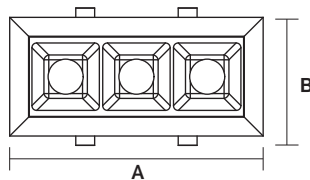

## MINI LED DOWNLIGHT

NR-ML101 Series  
IP20

Item Code	P (W)	Color	Output (lm)	lm/w	Dimensions in mm			Hole Size (mm)	kg
					A	B	C		
NR-ML101-1-3	3	Black/White	210	70	44	44	40	36*36	0.07
NR-ML101-2-6	6	Black/White	390	65	75	44	43	36*68	0.14
NR-ML101-3-9	9	Black/White	585	65	95	44	40	36*85	0.13

### Dimensions in mm

**Description:**  
MINI LED DOWNLIGHT

**Main material:**  
Die-cast aluminum+Engineering plastics

**Specification**  
Energy saving, up to 85% energy saving comparing to standard halogen and incandescent lamps  
High quality light, high color rendering, less heat, no UV or IR radiation  
LED driver is included  
IP20

## Illuminance at a Distance

Note: The Curves indicate the illuminated area and the average illumination when the luminaire is at different distance.

**Model:NR-ML101-1-3**