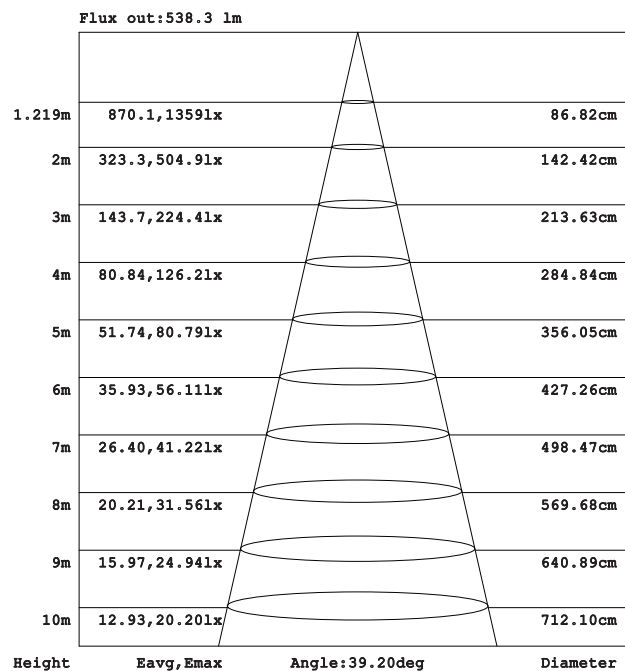

Illuminance at a Distance

Note: The Curves indicate the illuminated area and the average illumination when the luminaire is at different distance.

Model:NR-ML101-3-9