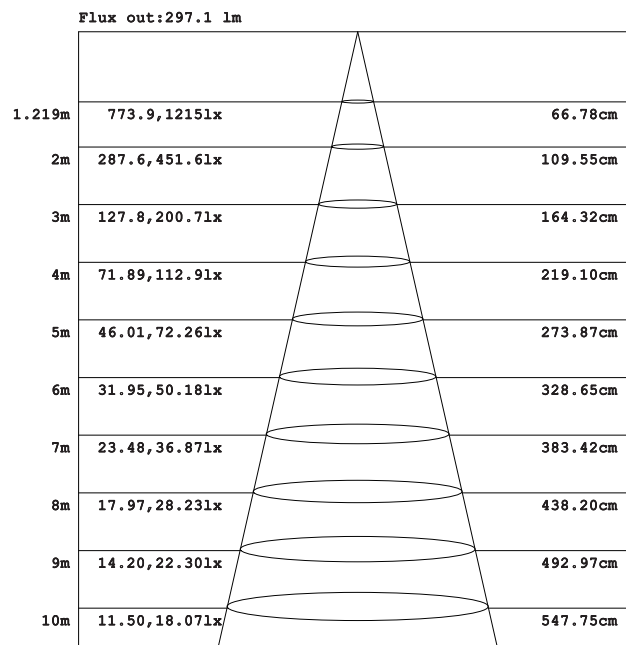

# LUMINOUS INTENSITY DISTRIBUTION DIAGRAM

AVERAGE BEAM ANGLE (50%) : 33.3 DEG

## Illuminance at a Distance

Note: The Curves indicate the illuminated area and the average illumination when the luminaire is at different distance.

**Model:NR-ML101-1-3**

# LUMINOUS INTENSITY DISTRIBUTION DIAGRAM

AVERAGE BEAM ANGLE (50%) : 30.8 DEG

## Illuminance at a Distance

Note: The Curves indicate the illuminated area and the average illumination when the luminaire is at different distance.

Model: NR-ML101-2-6