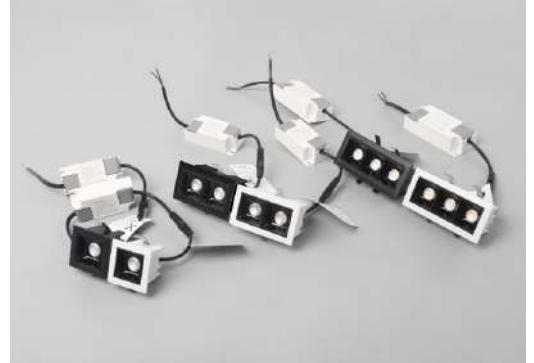

## MINI LED DOWNLIGHT

NR-ML101 Series  
IP20

Item Code	P (W)	Color	Output (lm)	lm/w	Dimensions in mm			Hole Size (mm)	kg
					A	B	C		
NR-ML101-1-3	3	Black/White	210	70	44	44	40	36*36	0.07
NR-ML101-2-6	6	Black/White	390	65	75	44	43	36*68	0.14
NR-ML101-3-9	9	Black/White	585	65	95	44	40	36*85	0.13

### Dimensions in mm

**Description:**  
MINI LED DOWNLIGHT

**Main material:**  
Die-cast aluminum+Engineering plastics

**Specification**  
Energy saving, up to 85% energy saving comparing to standard halogen and incandescent lamps  
High quality light, high color rendering, less heat, no UV or IR radiation  
LED driver is included  
IP20

## Illuminance at a Distance

Note: The Curves indicate the illuminated area and the average illumination when the luminaire is at different distance.

**Model:NR-ML101-1-3**