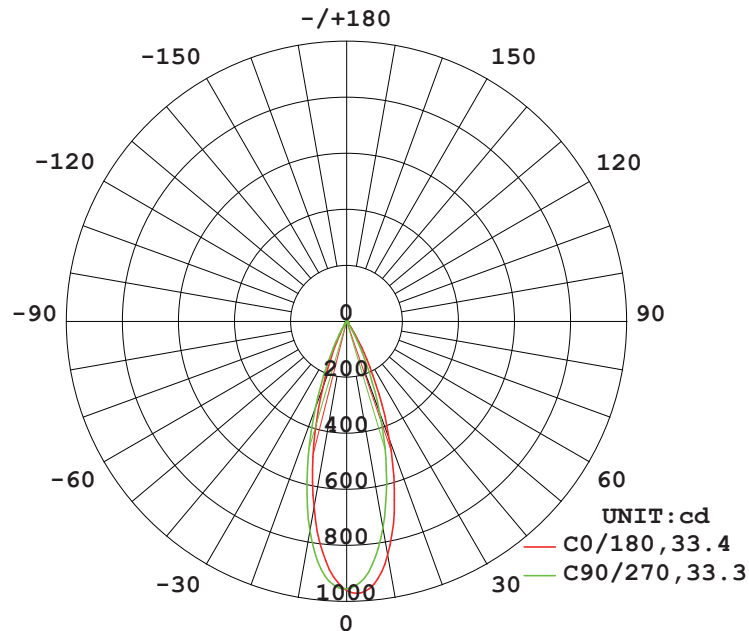

## MINI LED DOWNLIGHT

NR-ML101 Series  
IP20

Item Code	P (W)	Color	Output (lm)	lm/w	Dimensions in mm			Hole Size (mm)	kg
					A	B	C		
NR-ML101-1-3	3	Black/White	210	70	44	44	40	36*36	0.07
NR-ML101-2-6	6	Black/White	390	65	75	44	43	36*68	0.14
NR-ML101-3-9	9	Black/White	585	65	95	44	40	36*85	0.13

# LUMINOUS INTENSITY DISTRIBUTION DIAGRAM

AVERAGE BEAM ANGLE (50%) : 33.3 DEG

## Illuminance at a Distance

Note: The Curves indicate the illuminated area and the average illumination when the luminaire is at different distance.

**Model:NR-ML101-1-3**

## Illuminance at a Distance

Note: The Curves indicate the illuminated area and the average illumination when the luminaire is at different distance.

Model: NR-ML101-2-6