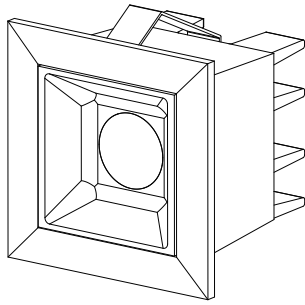

## Illuminance at a Distance

Note: The Curves indicate the illuminated area and the average illumination when the luminaire is at different distance.

Model: NR-ML101-2-6

# LUMINOUS INTENSITY DISTRIBUTION DIAGRAM

AVERAGE BEAM ANGLE (50%) : 39.3 DEG

## Illuminance at a Distance

Note: The Curves indicate the illuminated area and the average illumination when the luminaire is at different distance.

**Model:NR-ML101-3-9**

**1**

Turn off The Power

**2**

Cut a hole in the ceiling