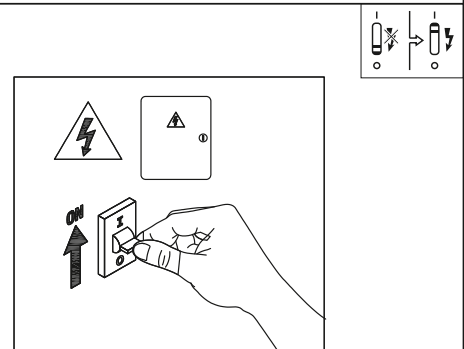

## Illuminance at a Distance

Note: The Curves indicate the illuminated area and the average illumination when the luminaire is at different distance.

**Model:NR-ML101-3-9**

**1**

Turn off The Power

**2**

Cut a hole in the ceiling

**3**

Connect Cable

**4**

Wiring complete

**5**

Press two buckles into the ceiling

**6**

Installation completed