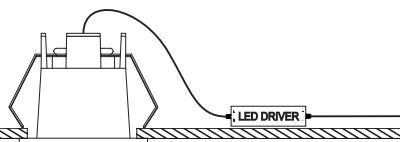

5

Press two buckles into the ceiling