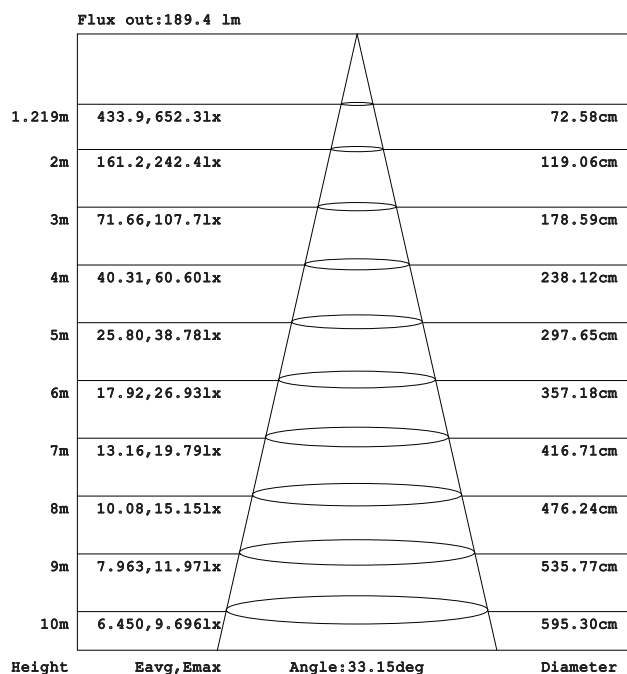

## MINI LED DOWNLIGHT

NR-ML101 Series  
IP20

Item Code	P (W)	Color	Output (lm)	lm/w	Dimensions in mm			Hole Size (mm)	kg
					A	B	C		
NR-ML101-1-3	3	Black/White	210	70	44	44	40	36*36	0.07
NR-ML101-2-6	6	Black/White	390	65	75	44	43	36*68	0.14
NR-ML101-3-9	9	Black/White	585	65	95	44	40	36*85	0.13

# LUMINOUS INTENSITY DISTRIBUTION DIAGRAM

AVERAGE BEAM ANGLE (50%) : 33.3 DEG

## Illuminance at a Distance

Note: The Curves indicate the illuminated area and the average illumination when the luminaire is at different distance.

**Model:NR-ML101-1-3**

## Illuminance at a Distance

Note: The Curves indicate the illuminated area and the average illumination when the luminaire is at different distance.

Model: NR-ML101-2-6