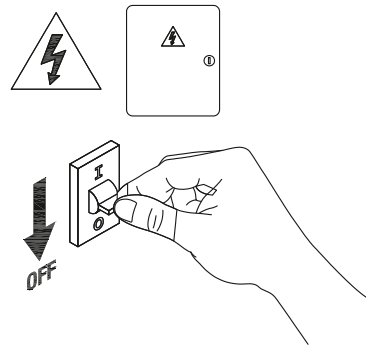

## Illuminance at a Distance

Note: The Curves indicate the illuminated area and the average illumination when the luminaire is at different distance.

Model: NR-ML101-2-6

# LUMINOUS INTENSITY DISTRIBUTION DIAGRAM

AVERAGE BEAM ANGLE (50%) : 39.3 DEG

## Illuminance at a Distance

Note: The Curves indicate the illuminated area and the average illumination when the luminaire is at different distance.

**Model:NR-ML101-3-9**

**1**

Turn off The Power

**2**

Cut a hole in the ceiling