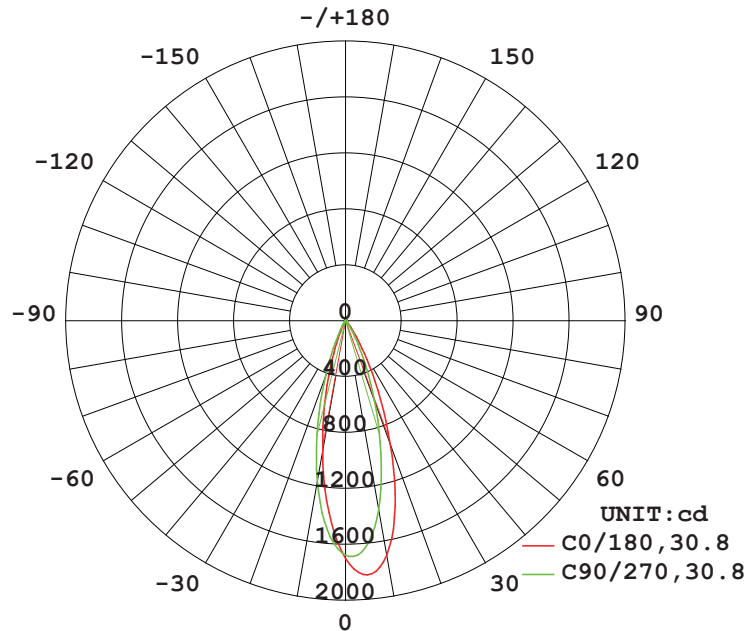

## MINI LED DOWNLIGHT

NR-ML101 Series  
IP20

Item Code	P (W)	Color	Output (lm)	lm/w	Dimensions in mm			Hole Size (mm)	kg
					A	B	C		
NR-ML101-1-3	3	Black/White	210	70	44	44	40	36*36	0.07
NR-ML101-2-6	6	Black/White	390	65	75	44	43	36*68	0.14
NR-ML101-3-9	9	Black/White	585	65	95	44	40	36*85	0.13

# LUMINOUS INTENSITY DISTRIBUTION DIAGRAM

AVERAGE BEAM ANGLE (50%) : 33.3 DEG

## Illuminance at a Distance

Note: The Curves indicate the illuminated area and the average illumination when the luminaire is at different distance.

**Model:NR-ML101-1-3**

# LUMINOUS INTENSITY DISTRIBUTION DIAGRAM

AVERAGE BEAM ANGLE (50%) : 30.8 DEG