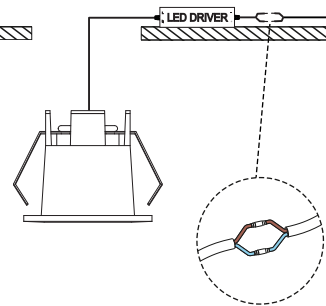

## Illuminance at a Distance

Note: The Curves indicate the illuminated area and the average illumination when the luminaire is at different distance.

Model: NR-ML101-2-6

# LUMINOUS INTENSITY DISTRIBUTION DIAGRAM

AVERAGE BEAM ANGLE (50%) : 39.3 DEG

## Illuminance at a Distance

Note: The Curves indicate the illuminated area and the average illumination when the luminaire is at different distance.

**Model:NR-ML101-3-9**

**1**

Turn off The Power

**2**

Cut a hole in the ceiling