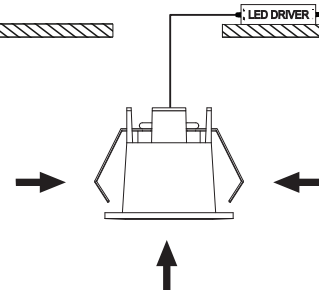

3

Connect Cable

4

Wiring complete