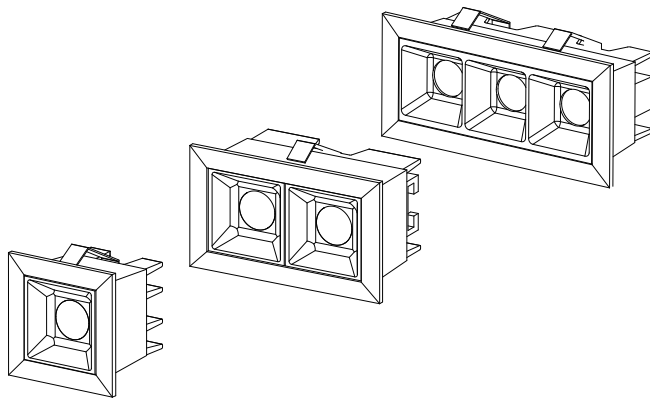

## MINI LED DOWNLIGHT

NR-ML101 Series  
IP20

Item Code	P (W)	Color	Output (lm)	lm/w	Dimensions in mm			Hole Size (mm)	kg
					A	B	C		
NR-ML101-1-3	3	Black/White	210	70	44	44	40	36*36	0.07
NR-ML101-2-6	6	Black/White	390	65	75	44	43	36*68	0.14
NR-ML101-3-9	9	Black/White	585	65	95	44	40	36*85	0.13

### Dimensions in mm

**Description:**  
MINI LED DOWNLIGHT

**Main material:**  
Die-cast aluminum+Engineering plastics

**Specification**  
Energy saving, up to 85% energy saving comparing to standard halogen and incandescent lamps  
High quality light, high color rendering, less heat, no UV or IR radiation  
LED driver is included  
IP20