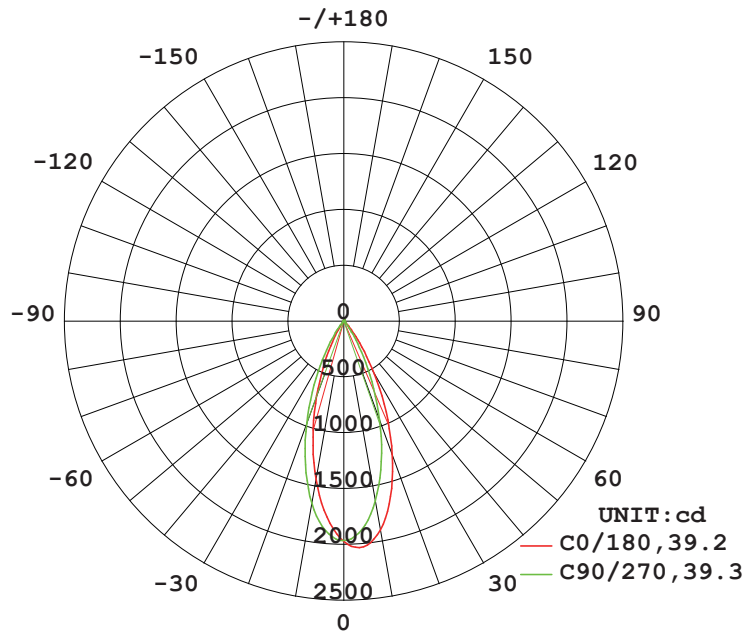

LUMINOUS INTENSITY DISTRIBUTION DIAGRAM

AVERAGE BEAM ANGLE (50%) : 39.3 DEG