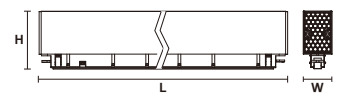

Areas of application:

Shopping malls, supermarkets, hotels, showrooms, living rooms, bedrooms, study rooms

Caution:

1. Please ensure the use of electrical wires and fittings that meet national standards and safety requirements. Choose the appropriate wire specifications and quality to ensure safe and reliable power supply.
2. Before installation, be sure to disconnect the power supply, ensure that there is no current flow in the work area, to avoid electric shock accidents.
3. According to the specific rail magnetic suction lamp model and installation requirements, choose the appropriate installation location and method. Ensure that the track is installed firmly and level, and can bear the weight and movement of the lamp.
4. Ensure that the connection between the lamp and the track is stable and reliable to prevent the lamp from falling off or swinging.
5. Pay attention to the positioning and angle adjustment of the lamp to achieve the best lighting effect. Adjust the angle and irradiation range of spotlights, floodlights and other lamps according to actual needs.
6. Regularly inspect and maintain the lamps and electrical systems to ensure their normal operation and safe use. If there is damage or problems, they should be repaired or replaced in a timely manner.

Product Installation and Wiring Diagram

Product Specifications and Dimensions

Item Code:	NR-S35-DL105-6	NR-S35-DL105-10	NR-S35-DL105-15	NR-S35-DL105-30
Input:	DC48V	DC48V	DC48V	DC48V
Power:	6W	10W	15W	30W
Lumen Output:	426lm	710lm	1155lm	2700lm
CCT:	2700K/3000K/4000K	2700K/3000K/4000K	2700K/3000K/4000K	2700K/3000K/4000K
Beam angle:	24°/60°	24°/60°	24°/60°	24°/60°
IP rated:	IP20	IP20	IP20	IP20
Ra:	≥90	≥90	≥90	≥90
LxWxH(mm):	149x34x70	292x34x70	580x34x70	1013x34x70
Using Track:	NR-S35	NR-S35	NR-S35	NR-S35