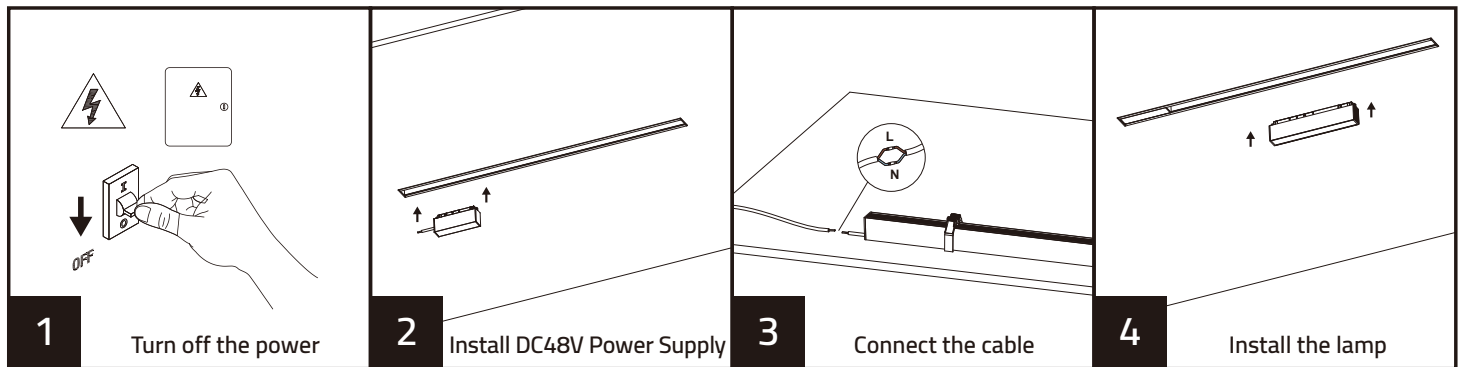

Product Installation and Wiring Diagram

Product Specifications and Dimensions

Item Code:	NR-S35-DL105-6	NR-S35-DL105-10	NR-S35-DL105-15	NR-S35-DL105-30
Input:	DC48V	DC48V	DC48V	DC48V
Power:	6W	10W	15W	30W
Lumen Output:	426lm	710lm	1155lm	2700lm
CCT:	2700K/3000K/4000K	2700K/3000K/4000K	2700K/3000K/4000K	2700K/3000K/4000K
Beam angle:	24°/60°	24°/60°	24°/60°	24°/60°
IP rated:	IP20	IP20	IP20	IP20
Ra:	≥90	≥90	≥90	≥90
LxWxH(mm):	149x34x70	292x34x70	580x34x70	1013x34x70
Using Track:	NR-S35	NR-S35	NR-S35	NR-S35

Customer Service Center.8004300030

Made in China

صنع في الصين