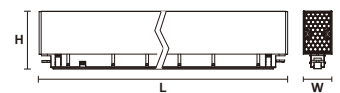

Areas of application:

Shopping malls, supermarkets, hotels, showrooms, living rooms, bedrooms, study rooms

Caution:

1. Please ensure the use of electrical wires and fittings that meet national standards and safety requirements. Choose the appropriate wire specifications and quality to ensure safe and reliable power supply.
2. Before installation, be sure to disconnect the power supply, ensure that there is no current flow in the work area, to avoid electric shock accidents.
3. According to the specific rail magnetic suction lamp model and installation requirements, choose the appropriate installation location and method. Ensure that the track is installed firmly and level, and can bear the weight and movement of the lamp.
4. Ensure that the connection between the lamp and the track is stable and reliable to prevent the lamp from falling off or swinging.
5. Pay attention to the positioning and angle adjustment of the lamp to achieve the best lighting effect. Adjust the angle and irradiation range of spotlights, floodlights and other lamps according to actual needs.
6. Regularly inspect and maintain the lamps and electrical systems to ensure their normal operation and safe use. If there is damage or problems, they should be repaired or replaced in a timely manner.

Product Installation and Wiring Diagram

Product Specifications and Dimensions

Item Code:	NR-S35-PL105-10	NR-S35-PL105-15	NR-S35-PL105-30	NR-S35-PL105-40
Input:	DC48V	DC48V	DC48V	DC48V
Power:	10W	15W	30W	40W
Lumen Output:	710lm	1200lm	2190lm	2920lm
CCT:	2700K/3000K/4000K	2700K/3000K/4000K	2700K/3000K/4000K	2700K/3000K/4000K
Beam angle:	100°	100°	100°	100°
IP rated:	IP20	IP20	IP20	IP20
Ra:	≥90	≥90	≥90	≥90
LxWxH(mm):	292x34x70	580x34x70	1013x34x70	1013x34x70
Using Track:	NR-S35	NR-S35	NR-S35	NR-S35