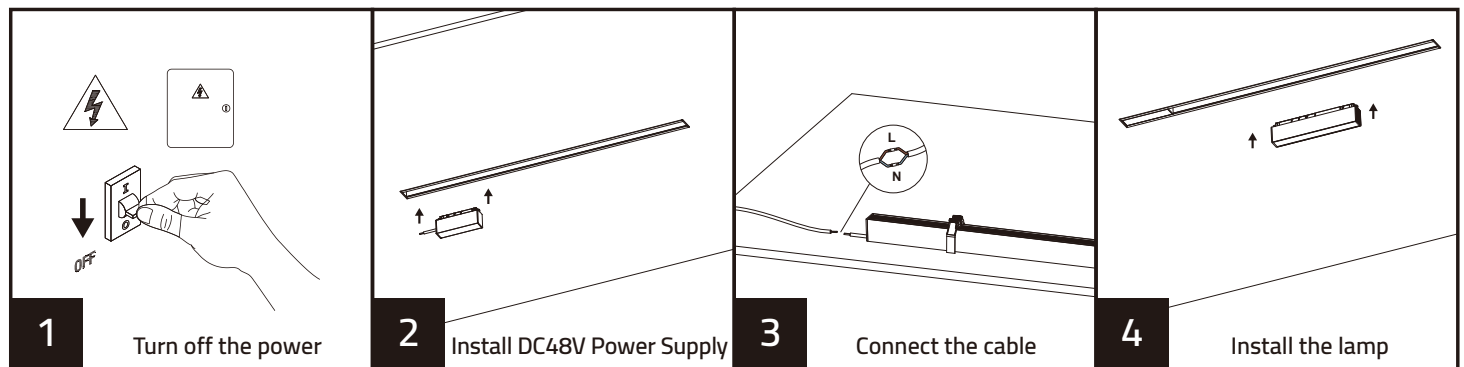

Product Installation and Wiring Diagram

Product Specifications and Dimensions

Item Code:	NR-S35-PL105-10	NR-S35-PL105-15	NR-S35-PL105-30	NR-S35-PL105-40
Input:	DC48V	DC48V	DC48V	DC48V
Power:	10W	15W	30W	40W
Lumen Output:	710lm	1200lm	2190lm	2920lm
CCT:	2700K/3000K/4000K	2700K/3000K/4000K	2700K/3000K/4000K	2700K/3000K/4000K
Beam angle:	100°	100°	100°	100°
IP rated:	IP20	IP20	IP20	IP20
Ra:	≥90	≥90	≥90	≥90
LxWxH(mm):	292x34x70	580x34x70	1013x34x70	1013x34x70
Using Track:	NR-S35	NR-S35	NR-S35	NR-S35

Customer Service Center.8004300030

Made in China

صنع في الصين