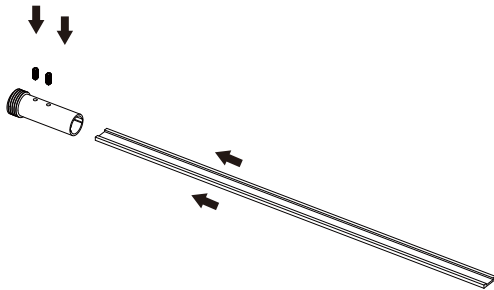

4

Install the steel belt