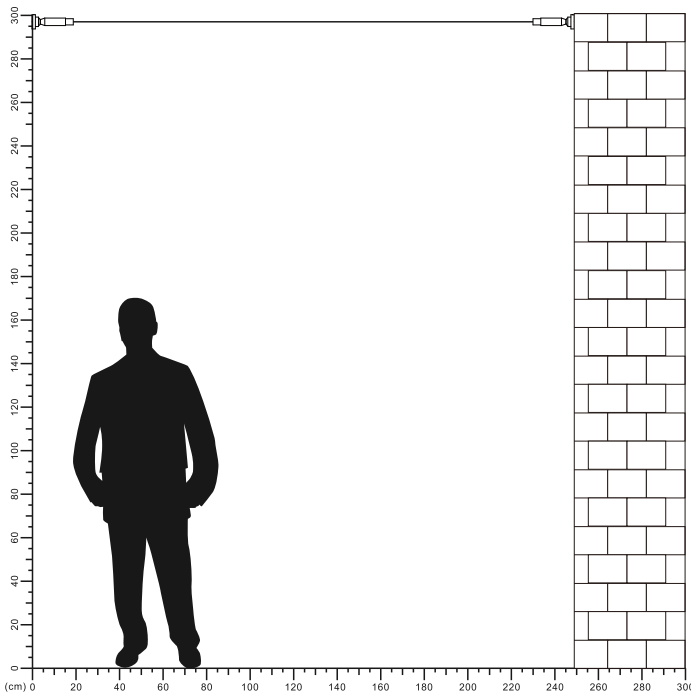

Description:
Skyline Steel Belt Accessories

Main material:
Aluminum

Specification
1. Fashionable simplicity: Classic modernist design, simple, suitable for various decoration styles.
2. Texture material: Adopt high-quality materials, the surface is processed by special technology, which has texture and is easy to clean.

Applications
. drawing room
. Office buildings
. Exhibition hall