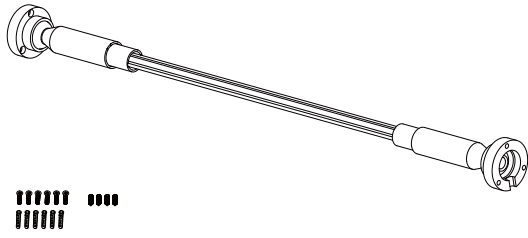

1

Drill hole in your wall

2

Install the base

3

Install the light strip into the steel belt

4

Install the steel belt

5

Rotate and fix the steel belt