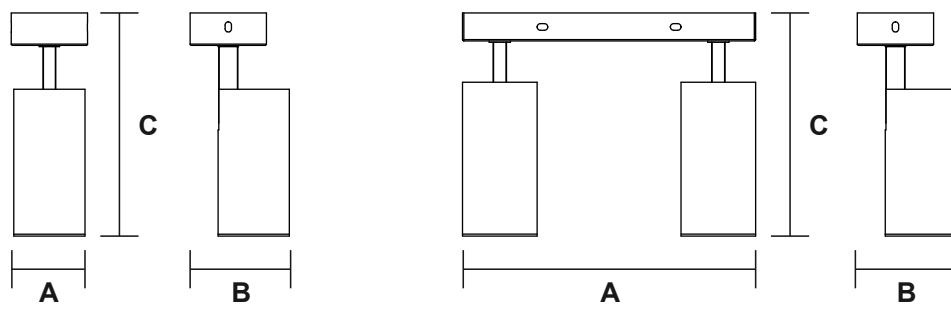

Lamp Frame

NR-SP101 Series
IP20

Item Code	socket	Color	Dimensions in mm			kg
			A	B	C	
NR-SP101-1	GU10*1	White/Black	56	78	178	0.25
NR-SP101-2	GU10*2	White/Black	220	78	170	0.6
NR-SP101-3	GU10*3	White/Black	310	78	170	0.9

Dimensions in mm

NR-SP101-1

NR-SP101-2

NR-SP101-3

Description:
NR-SP101 Series

Main material:
Die-cast aluminum + Iron

- Applications**
- . Shoping mall
 - . Office buildings
 - . Exhibition hall