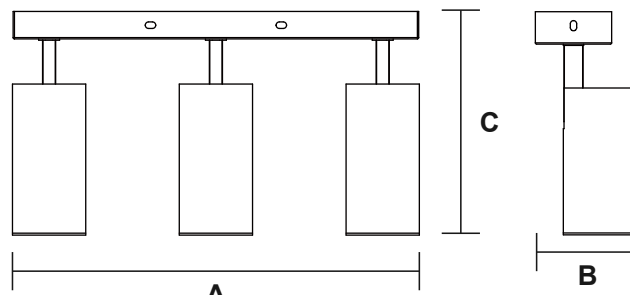

Lamp Frame

NR-SP101 Series
IP20

Item Code	socket	Color	Dimensions in mm			kg
			A	B	C	
NR-SP101-1	GU10*1	White/Black	56	78	178	0.25
NR-SP101-2	GU10*2	White/Black	220	78	170	0.6
NR-SP101-3	GU10*3	White/Black	310	78	170	0.9

Dimensions in mm

NR-SP101-1

NR-SP101-2

NR-SP101-3

Description:
NR-SP101 Series

Main material:
Die-cast aluminum + Iron

- Applications**
- . Shoping mall
 - . Office buildings
 - . Exhibition hall