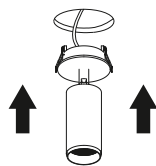

1

Turn off The Power.

2

Cut a hole on your ceiling

3

After installing the enclosure
Install the lamp cup.

4

Mounted on the ceiling