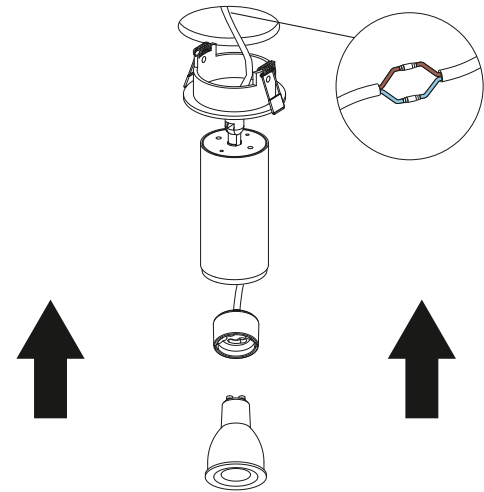

GU10 Frame

NR-SP102-GU10

IP20

Item Code	Socket	Color	Dimensions in mm			kg
			A	ΦB	C	
NR-SP102-GU10-WH	GU10	White	102	82	183	0.21
NR-SP102-GU10-BK	GU10	Black	102	82	183	0.21

Dimensions in mm

Strong spring fixation

Arbitrary Angle adjustment

Description:

Recessed GU10 Frame

Main material:

Engineering plastic high quality reflector for soft and comfortable light.

Applications

- . Shoping mall
- . Office buildings
- . Exhibition hall

1

Turn off The Power.

2

Cut a hole on your ceiling

3

After installing the enclosure
Install the lamp cup.

4

Mounted on the ceiling