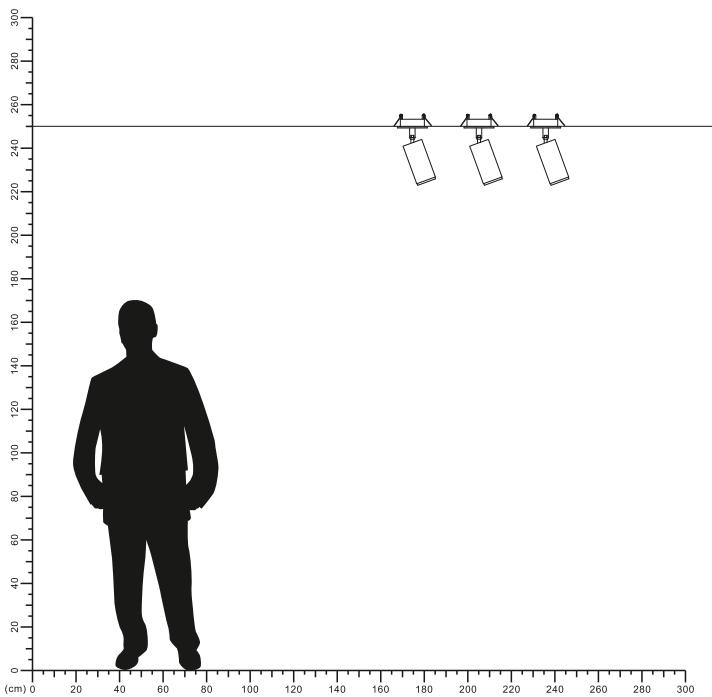

GU10 Frame

NR-SP102-GU10

IP20

Item Code	Socket	Color	Dimensions in mm			kg
			A	ΦB	C	
NR-SP102-GU10-WH	GU10	White	102	82	183	0.21
NR-SP102-GU10-BK	GU10	Black	102	82	183	0.21

Dimensions in mm

Strong spring fixation

Arbitrary Angle adjustment

Description:

Recessed GU10 Frame

Main material:

Engineering plastic high quality reflector for soft and comfortable light.

Applications

- . Shoping mall
- . Office buildings
- . Exhibition hall