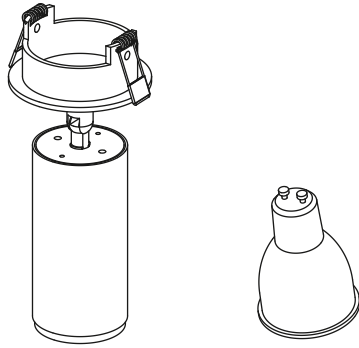

GU10 Frame

NR-SP102-GU10

IP20

Item Code	Socket	Color	Dimensions in mm			kg
			A	ΦB	C	
NR-SP102-GU10-WH	GU10	White	102	82	183	0.21
NR-SP102-GU10-BK	GU10	Black	102	82	183	0.21

Dimensions in mm

Strong spring fixation

Arbitrary Angle adjustment

Description:

Recessed GU10 Frame

Main material:

Engineering plastic high quality reflector for soft and comfortable light.

Applications

- . Shoping mall
- . Office buildings
- . Exhibition hall

1

Turn off The Power.

2

Cut a hole on your ceiling

3

After installing the enclosure
Install the lamp cup.

4

Mounted on the ceiling