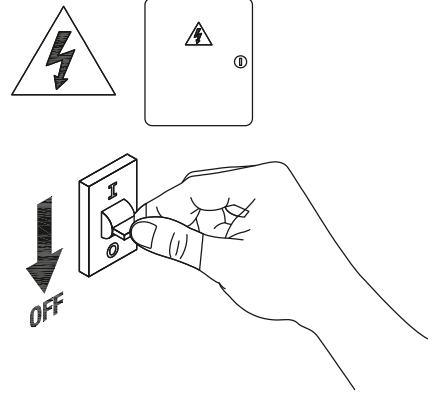

Arbitrary Angle adjustment

Description:

Recessed GU10 Frame

Main material:

Engineering plastic high quality reflector for soft and comfortable light.

Applications

- . Shoping mall
- . Office buildings
- . Exhibition hall

1

Turn off The Power.

2

Cut a hole on your ceiling

3

After installing the enclosure
Install the lamp cup.

4

Mounted on the ceiling