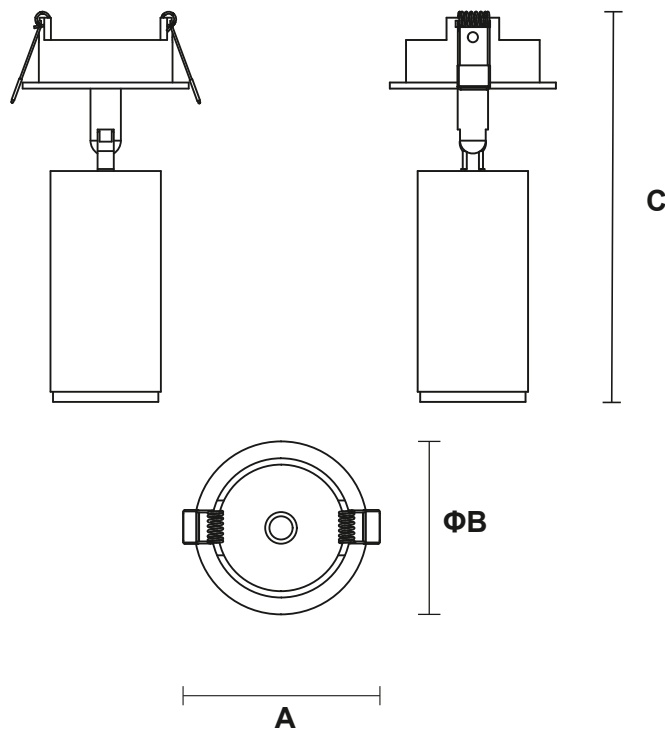

GU10 Frame

NR-SP102-GU10

IP20

Item Code	Socket	Color	Dimensions in mm			kg
			A	ΦB	C	
NR-SP102-GU10-WH	GU10	White	102	82	183	0.21
NR-SP102-GU10-BK	GU10	Black	102	82	183	0.21

Dimensions in mm

Strong spring fixation

Arbitrary Angle adjustment

Description:

Recessed GU10 Frame

Main material:

Engineering plastic high quality reflector for soft and comfortable light.

Applications

- . Shoping mall
- . Office buildings
- . Exhibition hall

1

Turn off The Power.

2

Cut a hole on your ceiling

3

After installing the enclosure
Install the lamp cup.

4

Mounted on the ceiling