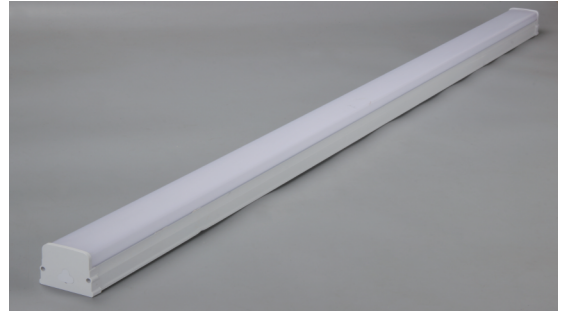

## LED T15 Tube Light

NR-T15-101-36

IP20

Item Code	P(w)	CCT (K)	Total Lumen	Beam Angle	Dimensions in mm			kg
					A	B	C	
NR-T15-101-36	36	6500/4000/3000	4060	120°	56	43	1190	0.52

### Dimensions in mm

**Description:**  
LED T15 Tube Light

**Main material:**  
Die-cast aluminum & Engineering plastics

**Specification:**  
Energy saving, up to 85% energy saving comparing to standard halogen and incandescent lamps  
High quality light, high color rendering, less heat, no UV or IR radiation LED driver is included  
IP20