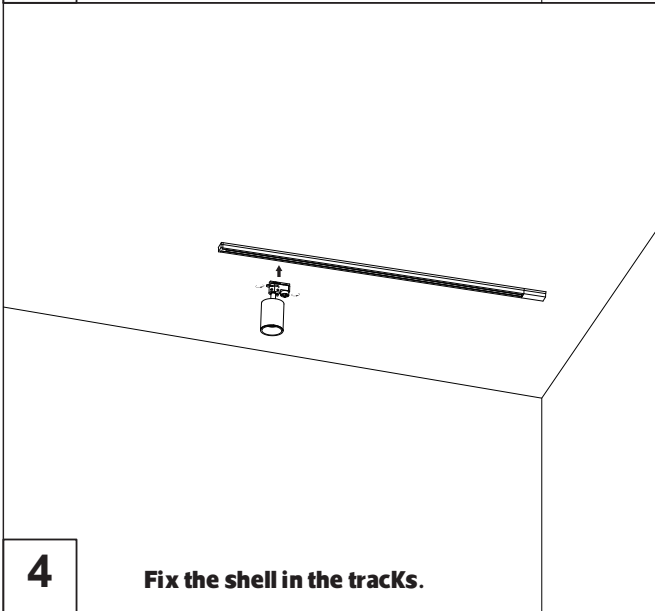

Dimensions in mm

Track mounting and fixing

Arbitrary Angle adjustment

Description:

Recessed GU10 Frame

Main material:

Engineering plastic high quality reflector for soft and comfortable light.

Applications

- . Shopping mall
- . Office buildings
- . Exhibition hall

1

Turn off The Power.

2

Fix the track top on your ceiling.

3

Install the lamp cup.

4

Fix the shell in the tracks.

5

Installation completed.