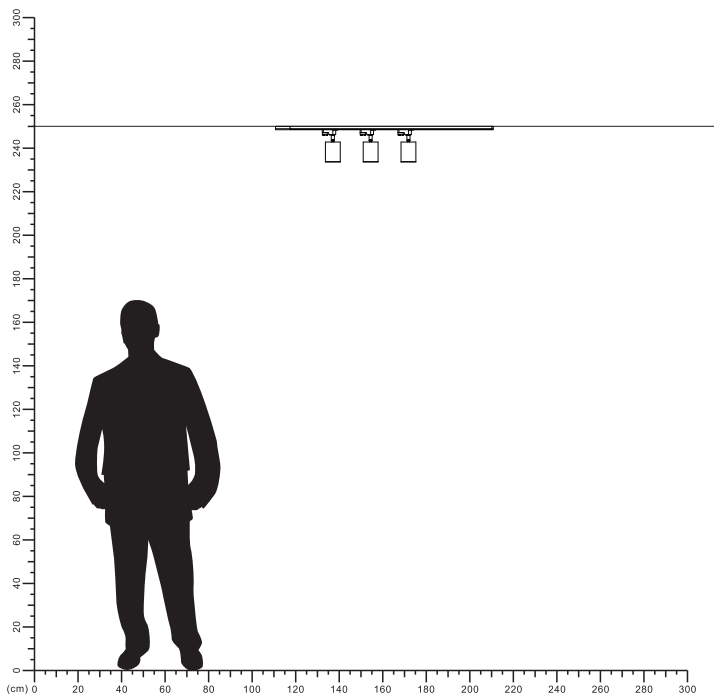

Applications

- . Shopping mall
- . Office buildings
- . Exhibition hall