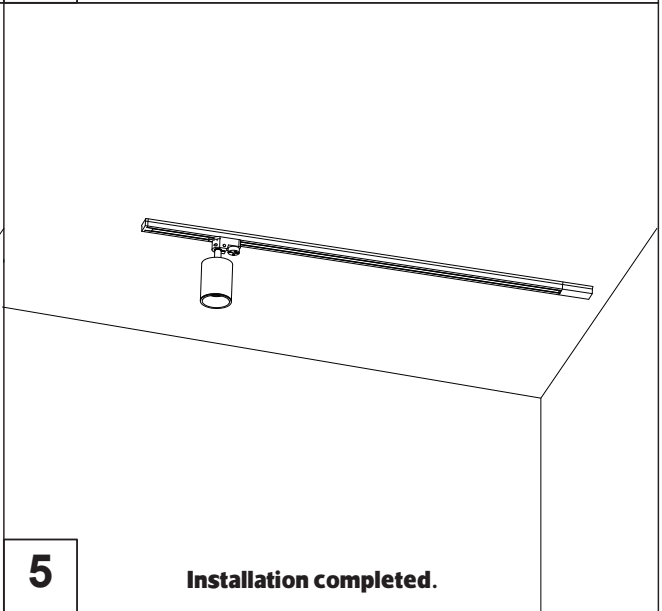

GU10 Frame

NR-TL109 Series
IP20

Item Code	Match Fitting	Color	Dimensions in mm			
			A	B	C	
NR-TL109-WH	GU10/MR16	White	72	82	177	0.225
NR-TL109-BK	GU10/MR16	Black	72	82	177	0.225

Item Code	Color	Length	Width	Heigh	
NR-TL110-1-M-BK	Black	1000	42	18	0.27
NR-TL110-2-M-W	White	2000	42	18	0.54
NR-TL110-2-M-BK	Black	2000	42	18	0.54

Dimensions in mm

Track mounting and fixing

Arbitrary Angle adjustment

Description:

Recessed GU10 Frame

Main material:

Engineering plastic high quality reflector for soft and comfortable light.

Applications

- . Shopping mall
- . Office buildings
- . Exhibition hall

1

Turn off The Power.

2

Fix the track top on your ceiling.

3

Install the lamp cup.

4

Fix the shell in the tracks.

5

Installation completed.