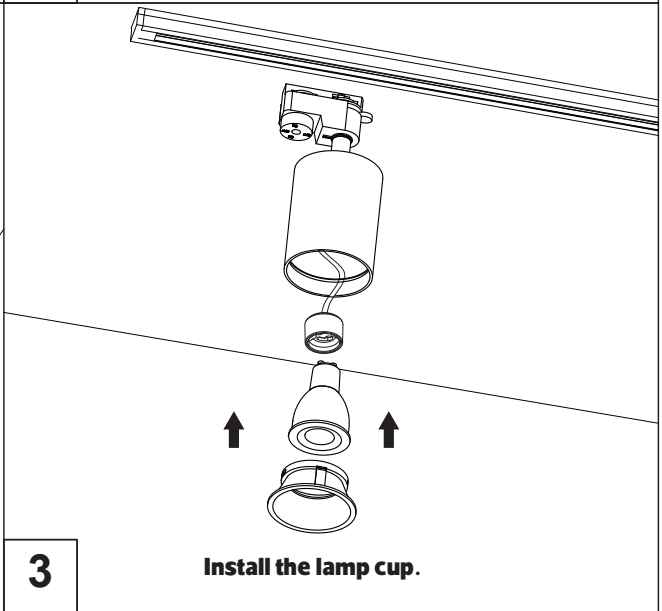

GU10 Frame

NR-TL109 Series
IP20

Item Code	Match Fitting	Color	Dimensions in mm			
			A	B	C	
NR-TL109-WH	GU10/MR16	White	72	82	177	0.225
NR-TL109-BK	GU10/MR16	Black	72	82	177	0.225

Item Code	Color	Length	Width	Heigh	
NR-TL110-1-M-BK	Black	1000	42	18	0.27
NR-TL110-2-M-W	White	2000	42	18	0.54
NR-TL110-2-M-BK	Black	2000	42	18	0.54

Dimensions in mm

Track mounting and fixing

Arbitrary Angle adjustment

Description:

Recessed GU10 Frame

Main material:

Engineering plastic high quality reflector for soft and comfortable light.

Applications

- . Shopping mall
- . Office buildings
- . Exhibition hall

1

Turn off The Power.

2

Fix the track top on your ceiling.

3

Install the lamp cup.

4