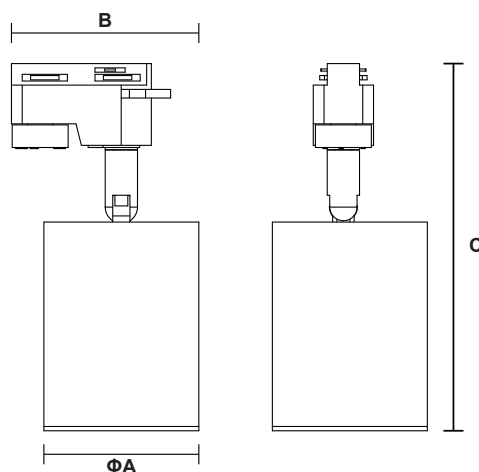

GU10 Frame

NR-TL109 Series
IP20

Item Code	Match Fitting	Color	Dimensions in mm			
			A	B	C	
NR-TL109-WH	GU10/MR16	White	72	82	177	0.225
NR-TL109-BK	GU10/MR16	Black	72	82	177	0.225

Item Code	Color	Length	Width	Heigh	
NR-TL110-1-M-BK	Black	1000	42	18	0.27
NR-TL110-2-M-W	White	2000	42	18	0.54
NR-TL110-2-M-BK	Black	2000	42	18	0.54

Dimensions in mm

Track mounting and fixing

Arbitrary Angle adjustment

Description:

Recessed GU10 Frame

Main material:

Engineering plastic high quality reflector for soft and comfortable light.

Applications