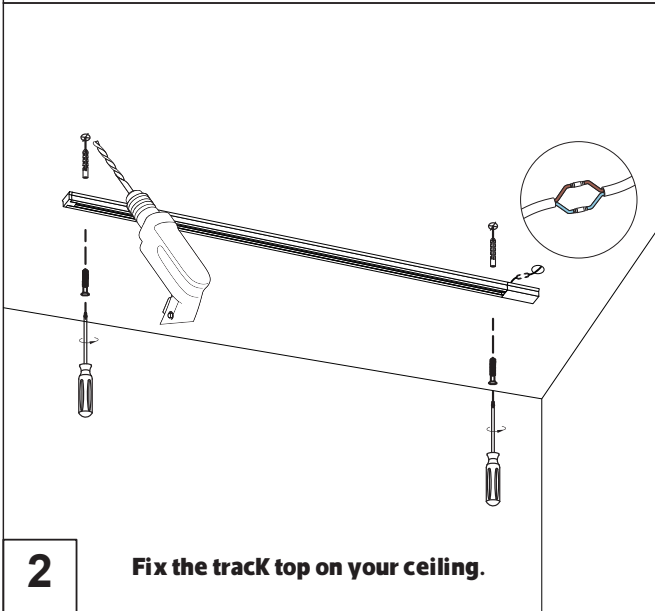

Dimensions in mm

Track mounting and fixing

Arbitrary Angle adjustment

Description:

Recessed GU10 Frame

Main material:

Engineering plastic high quality reflector for soft and comfortable light.

Applications

- . Shopping mall
- . Office buildings
- . Exhibition hall

1

Turn off The Power.

2

Fix the track top on your ceiling.

3

Install the lamp cup.

4