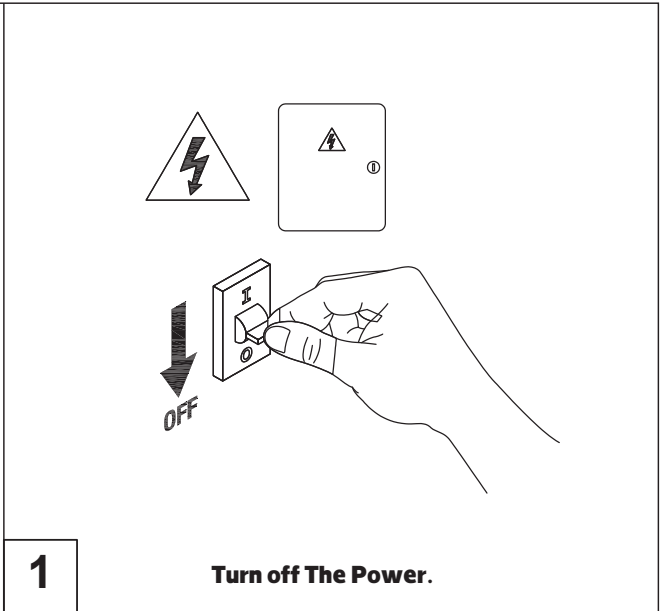

Dimensions in mm

Track mounting and fixing

Arbitrary Angle adjustment

Description:

Recessed GU10 Frame

Main material:

Engineering plastic high quality reflector for soft and comfortable light.

Applications

- . Shopping mall
- . Office buildings
- . Exhibition hall

1

Turn off The Power.

2

Fix the track top on your ceiling.

3

Install the lamp cup.

4