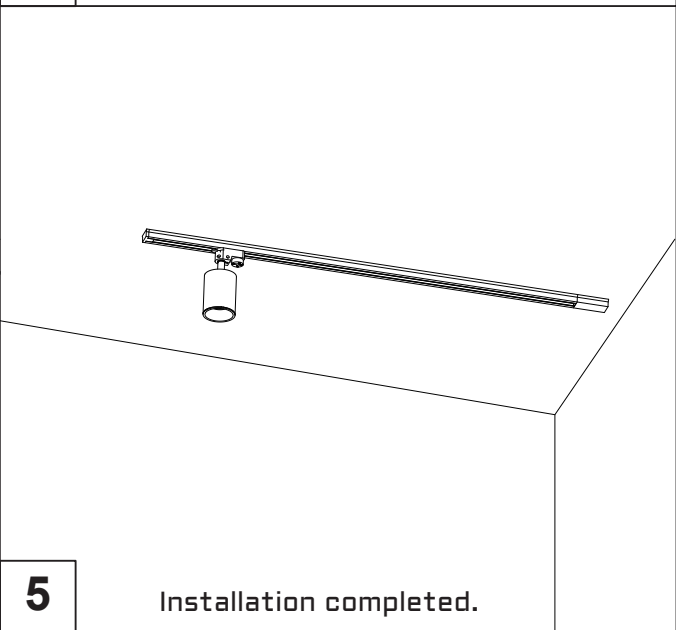

**1**

Turn off The Power.

**2**

Fix the track top on your ceiling.

**3**

Install the lamp cup.

**4**

Fix the shell in the tracks.