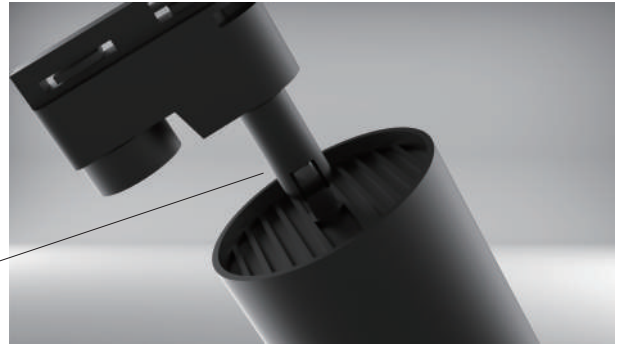

# GU10 Frame NR-TL109 Series IP20

Item Code	Color	Fitting Lamp	Dimensions in mm			
			A	B	C	
NR-TL109-WH	White	GU10/MR16	72	82	177	0.255
NR-TL109-BK	Black	GU10/MR16	72	82	177	0.255

## Tracker

Item Code	Color	Length	Width	Heigh	
NR-TL110-1-M-W	White	1000	42	18	0.27
NR-TL110-1-M-BK	Black	1000	42	18	0.27
NR-TL110-2-M-W	White	2000	42	18	0.54
NR-TL110-2-M-BK	Black	2000	42	18	0.54

Track mounting and fixing

Arbitrary Angle adjustment

**Description:**

**Recessed GU10 Frame**

**Main material:**

Engineering plastic high quality reflector for soft and comfortable light.

**Applications**

- Shopping mall
- Office buildings
- Exhibition hall