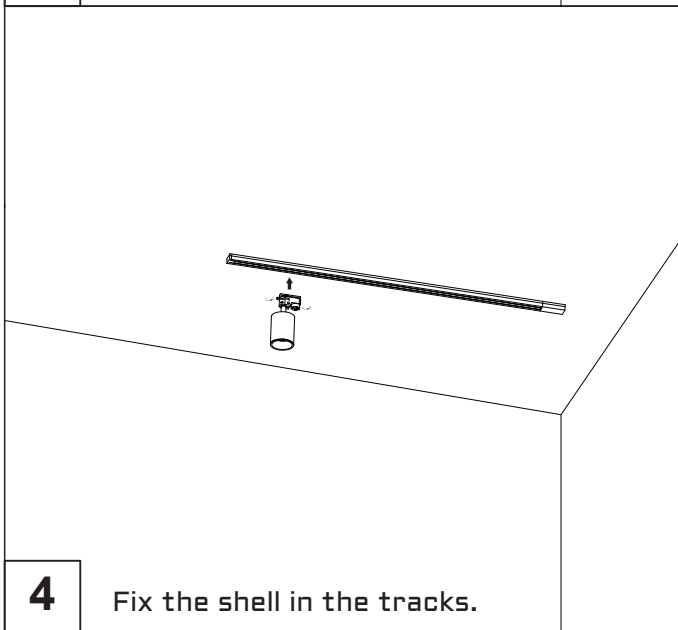

**1**

Turn off The Power.

**2**

Fix the track top on your ceiling.

**3**

Install the lamp cup.

**4**

Fix the shell in the tracks.