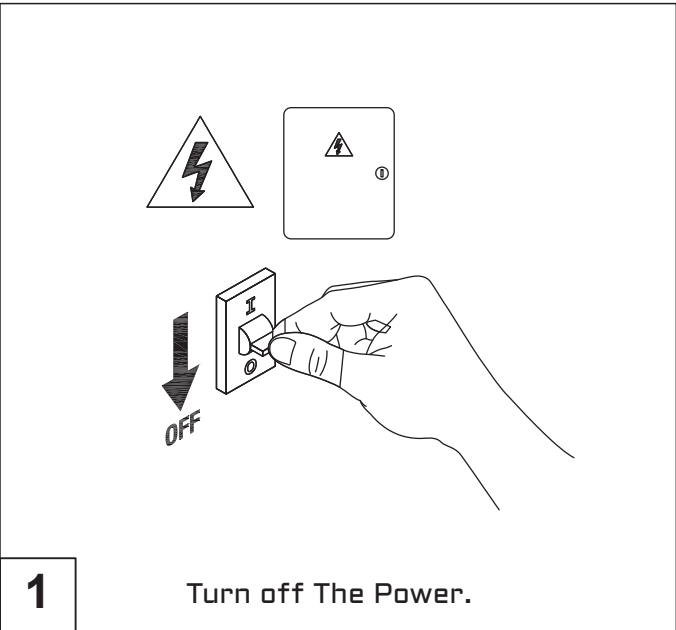

Arbitrary Angle adjustment

**Description:**

**Recessed GU10 Frame**

**Main material:**

Engineering plastic high quality reflector for soft and comfortable light.

**Applications**

- Shopping mall
- Office buildings
- Exhibition hall

**1**

Turn off The Power.

**2**

Fix the track top on your ceiling.

**3**

Install the lamp cup.

**4**

Fix the shell in the tracks.