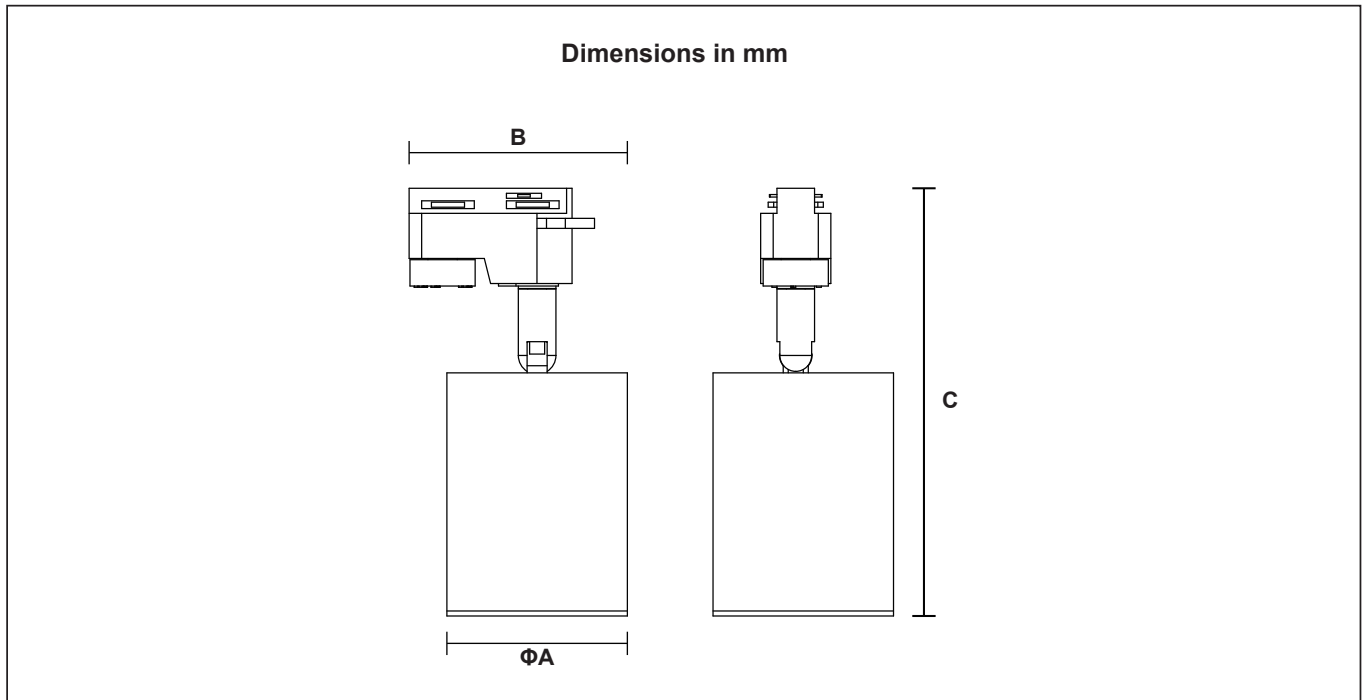

# GU10 Frame NR-TL109 Series IP20

Item Code	Color	Fitting Lamp	Dimensions in mm			
			A	B	C	
NR-TL109-WH	White	GU10/MR16	72	82	177	0.255
NR-TL109-BK	Black	GU10/MR16	72	82	177	0.255

## Tracker

Item Code	Color	Length	Width	Heigh	
NR-TL110-1-M-W	White	1000	42	18	0.27
NR-TL110-1-M-BK	Black	1000	42	18	0.27
NR-TL110-2-M-W	White	2000	42	18	0.54
NR-TL110-2-M-BK	Black	2000	42	18	0.54

Track mounting and fixing