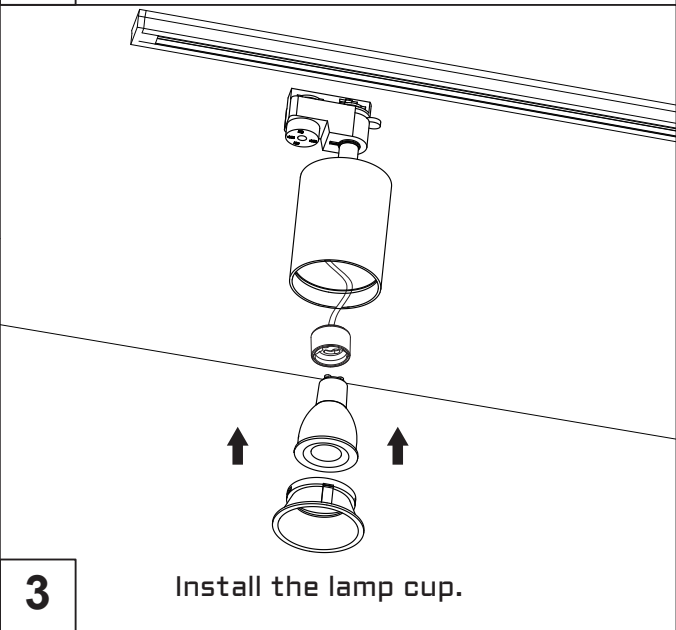

**1**

Turn off The Power.

**2**

Fix the track top on your ceiling.

**3**

Install the lamp cup.

**4**

Fix the shell in the tracks.