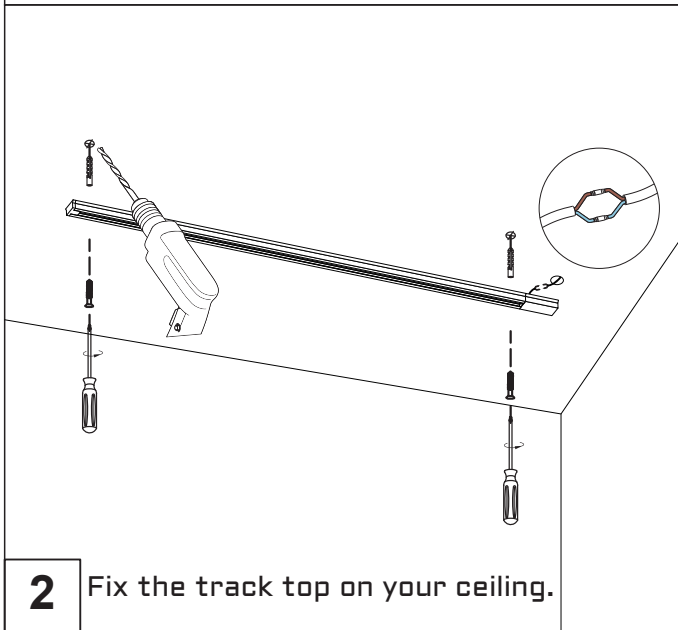

Arbitrary Angle adjustment

**Description:**

**Recessed GU10 Frame**

**Main material:**

Engineering plastic high quality reflector for soft and comfortable light.

**Applications**

- Shopping mall
- Office buildings
- Exhibition hall

**1**

Turn off The Power.

**2**

Fix the track top on your ceiling.

**3**

Install the lamp cup.

**4**

Fix the shell in the tracks.