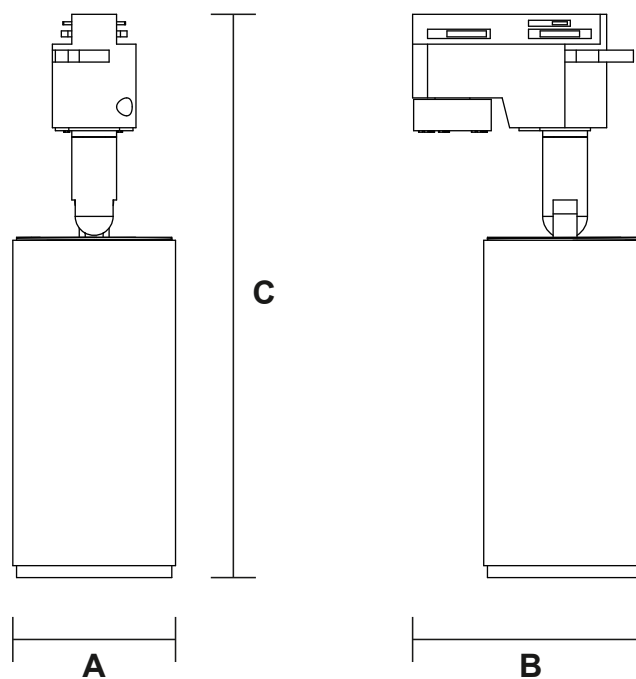

## Lamp Frame

NR-TR104-GU10  
IP20

Item Code	Fitting Track	Match Lamp	Color	Dimensions in mm			kg
				A	B	C	
NR-TR104-GU10	NR-CTL Series	GU10	White/Black	55	65	190	0.25

### Dimensions in mm

**Description:**  
NR-TR104-GU10

**Main material:**  
Die-cast aluminum

- Applications**
- . Shoping mall
  - . Office buildings
  - . Exhibition hall

	 <p><b>1</b> Turn off The Power</p>
 <p><b>2</b> Snap the LED cup into the lamp cup base</p>	 <p><b>3</b> Rotate them into the lamp frame</p>
 <p><b>4</b> Rotate the button to lock the track</p>	 <p><b>5</b> Push the button to power on</p>
 <p><b>6</b> installation is complete</p>	 <p><b>7</b> Turn on the power</p>