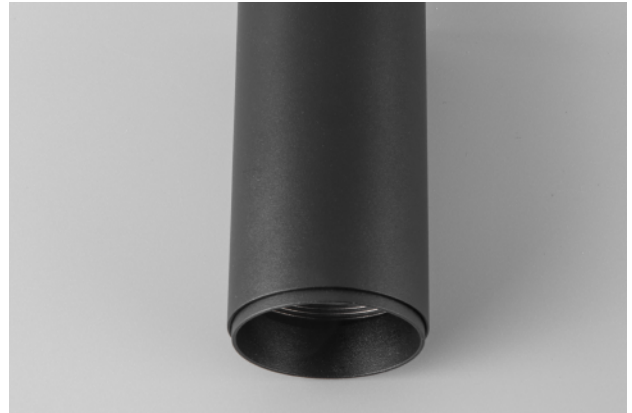

## Lamp Frame

NR-TR104-GU10  
IP20

Item Code	Fitting Track	Match Lamp	Color	Dimensions in mm			kg
				A	B	C	
NR-TR104-GU10	NR-CTL Series	GU10	White/Black	55	65	190	0.25

### Dimensions in mm

**Description:**  
NR-TR104-GU10

**Main material:**  
Die-cast aluminum

- Applications**
- . Shoping mall
  - . Office buildings
  - . Exhibition hall

	 <p><b>1</b> Turn off The Power</p>
 <p><b>2</b> Snap the LED cup into the lamp cup base</p>	 <p><b>3</b> Rotate them into the lamp frame</p>
 <p><b>4</b> Rotate the button to lock the track</p>	 <p><b>5</b> Push the button to power on</p>
 <p><b>6</b> installation is complete</p>	 <p><b>7</b> Turn on the power</p>