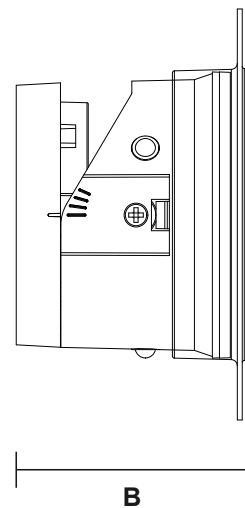

## Lamp Frame

NR-TRM113

IP20

| Item Code | Match Lamp | Color       | Dimensions in mm |    | Hole Size (mm) | kg   |
|-----------|------------|-------------|------------------|----|----------------|------|
|           |            |             | A                | B  |                |      |
| NR-TRM113 | GU10       | Black/White | Φ100             | 52 | Φ70            | 0.03 |

### Dimensions in mm

**Description:**

NR-TRM113

**Main material:**

Die-cast aluminum

**Applications**

- . Shopping mall
- . Office buildings
- . Exhibition hall