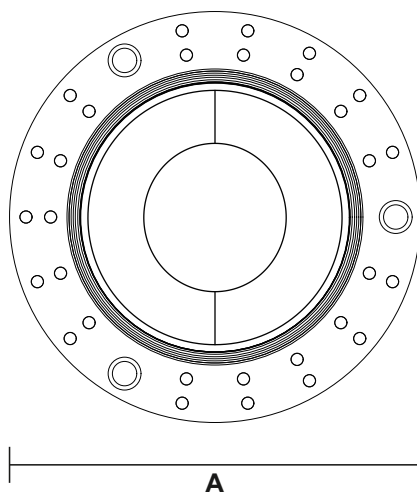

## Lamp Frame

NR-TRM113

IP20

| Item Code | Match Lamp | Color       | Dimensions in mm |    | Hole Size (mm) | kg   |
|-----------|------------|-------------|------------------|----|----------------|------|
|           |            |             | A                | B  |                |      |
| NR-TRM113 | GU10       | Black/White | Φ100             | 52 | Φ70            | 0.03 |

### Dimensions in mm

**Description:**

NR-TRM113

**Main material:**

Die-cast aluminum

**Applications**

- . Shopping mall
- . Office buildings
- . Exhibition hall