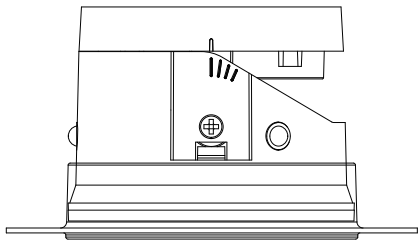

## Lamp Frame

NR-TRM113

IP20

| Item Code | Match Lamp | Color       | Dimensions in mm |    | Hole Size (mm) | kg   |
|-----------|------------|-------------|------------------|----|----------------|------|
|           |            |             | A                | B  |                |      |
| NR-TRM113 | GU10       | Black/White | Φ100             | 52 | Φ70            | 0.03 |

### Dimensions in mm

**Description:**

NR-TRM113

**Main material:**

Die-cast aluminum

**Applications**

- . Shopping mall
- . Office buildings
- . Exhibition hall