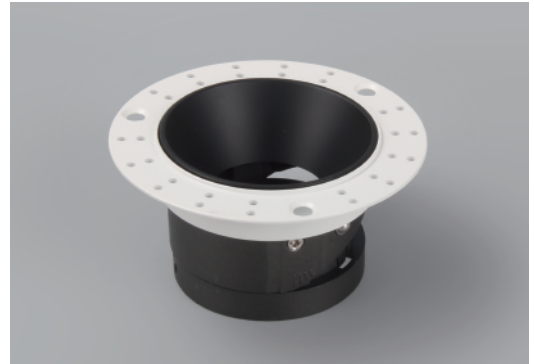

## Lamp Frame

NR-TRM113

IP20

| Item Code | Match Lamp | Color       | Dimensions in mm |    | Hole Size (mm) | kg   |
|-----------|------------|-------------|------------------|----|----------------|------|
|           |            |             | A                | B  |                |      |
| NR-TRM113 | GU10       | Black/White | Φ100             | 52 | Φ70            | 0.03 |

### Dimensions in mm

**Description:**

NR-TRM113

**Main material:**

Die-cast aluminum

**Applications**

- . Shopping mall
- . Office buildings
- . Exhibition hall