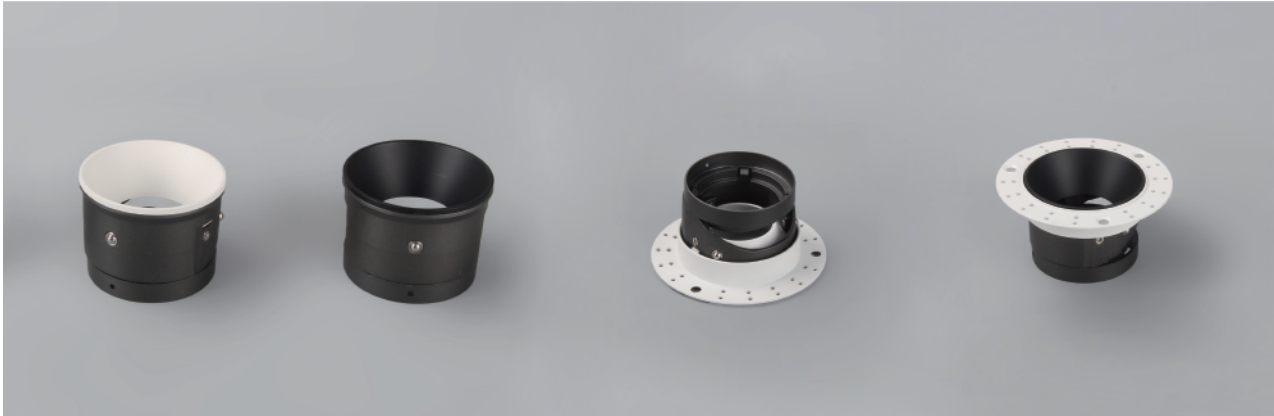

## Lamp Frame

NR-TRM113

IP20

| Item Code | Match Lamp | Color       | Dimensions in mm |    | Hole Size (mm) | kg   |
|-----------|------------|-------------|------------------|----|----------------|------|
|           |            |             | A                | B  |                |      |
| NR-TRM113 | GU10       | Black/White | Φ100             | 52 | Φ70            | 0.03 |

### Dimensions in mm

**Description:**

NR-TRM113

**Main material:**

Die-cast aluminum

**Applications**

- . Shopping mall
- . Office buildings
- . Exhibition hall