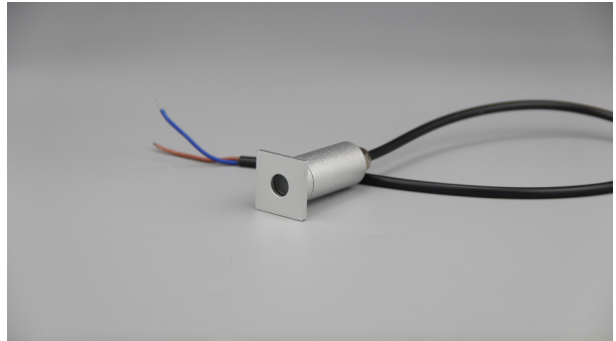

## LED Outdoor Buried Light

NR-UL103-1 Series  
IP67

Item Code	P(W)	CCT(K)	Total Lumen	Dimensions in mm		Hole Size (mm)	kg
				A	B		
NR-UL103-F-1	1	6500/4000/3000	13	25	55	φ19	0.05
NR-UL103-Y-1	1	6500/4000/3000	13	25	56	φ19	0.04

### Dimensions in mm

**Description:**  
LED Outdoor Buried Light

**Main material:**  
Aluminum shell

**Specification:**  
Energy saving, up to 85% energy saving comparing to standard halogen and incandescent lamps  
High quality light, high color rendering, less heat, no UV or IR radiation  
Build-in LED Driver