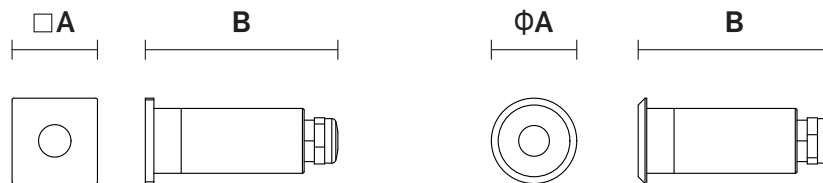

## LED Outdoor Buried Light

NR-UL103-1 Series  
IP67

Item Code	P(W)	CCT(K)	Total Lumen	Dimensions in mm		Hole Size (mm)	kg
				A	B		
NR-UL103-F-1	1	6500/4000/3000	13	25	55	φ19	0.05
NR-UL103-Y-1	1	6500/4000/3000	13	25	56	φ19	0.04

### Dimensions in mm

**Description:**  
LED Outdoor Buried Light

**Main material:**  
Aluminum shell

**Specification:**  
Energy saving, up to 85% energy saving comparing to standard halogen and incandescent lamps  
High quality light, high color rendering, less heat, no UV or IR radiation  
Build-in LED Driver