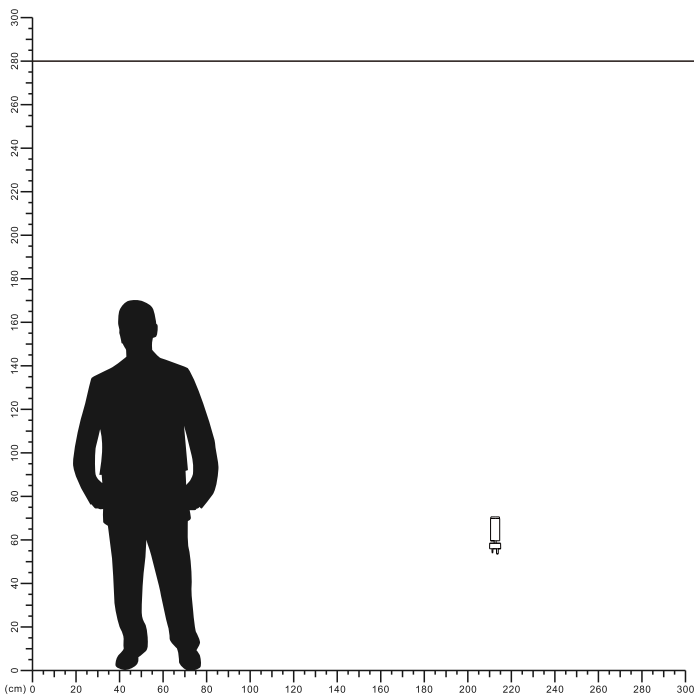

Applications

- . Shoping mall
- . Office buildings
- . Exhibition hall