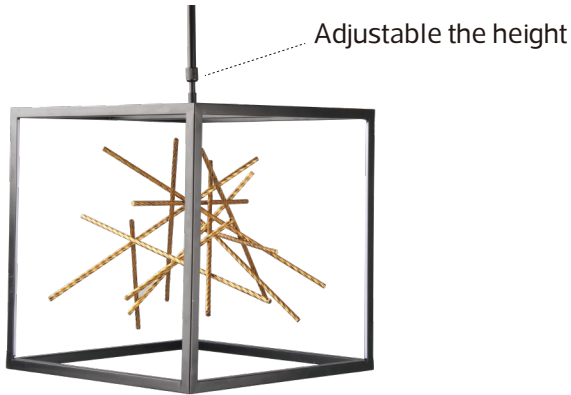

LED Ceiling Lamp

NR-WLX-23-15W

IP20

Item Code	P(W)	CCT(K)	Total Lumen	LM/W	Beam Angle	Dimensions in mm A B		kg
NR-WLX-23-15W	18	3000	594	33	360°	400	980	2.84

Dimensions in mm

Description:

LED Ceiling Lamp

Construction

Main material:

engineer iron body shell

Specification:

Sample and looks beautiful.

Applications

.Living room

.Restaurant