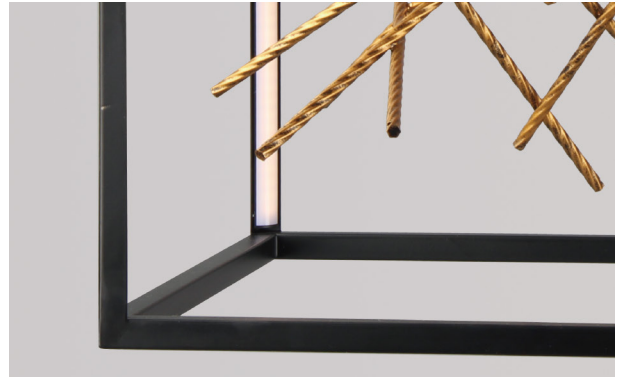

LED Ceiling Lamp

NR-WLX-23-15W

IP20

Item Code	P(W)	CCT(K)	Total Lumen	LM/W	Beam Angle	Dimensions in mm A B		kg
NR-WLX-23-15W	18	3000	594	33	360°	400	980	2.84

Dimensions in mm

Description:

LED Ceiling Lamp

Construction

Main material:

engineer iron body shell

Specification:

Sample and looks beautiful.

Applications

.Living room

.Restaurant