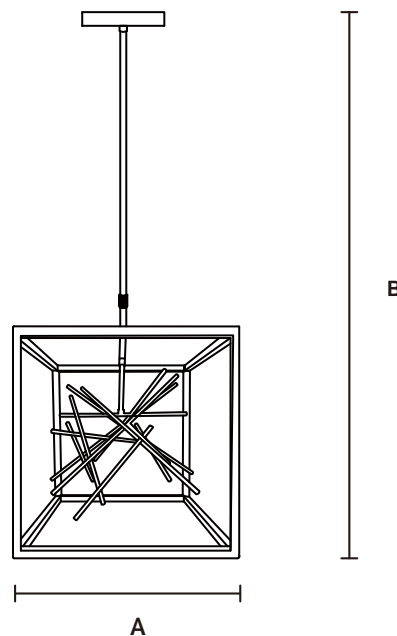

LED Ceiling Lamp

NR-WLX-23-15W

IP20

Item Code	P(W)	CCT(K)	Total Lumen	LM/W	Beam Angle	Dimensions in mm A B		kg
NR-WLX-23-15W	18	3000	594	33	360°	400	980	2.84

Dimensions in mm

Description:

LED Ceiling Lamp

Construction

Main material:

engineer iron body shell

Specification:

Sample and looks beautiful.

Applications

.Living room

.Restaurant