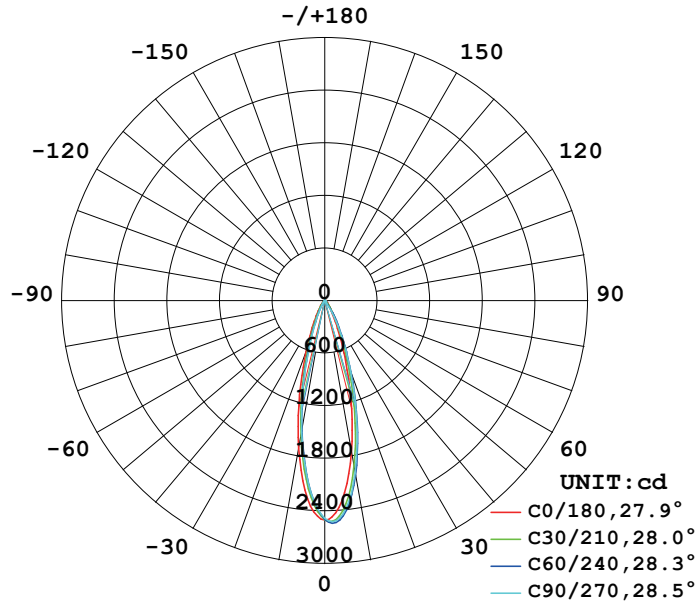

LED Outdoor Wash Wall Lamp

NR-WS103-1M-60-RGB

IP65

Item Code	P(W)	CCT(K)	Total Lumen	LM/W	Beam Angle	Dimensions in mm			kg
						A	B	C	
NR-WS103-1M-60-RGB	60	RGB+3000K	1800	30	24°	1000	43	85	1.33

Dimensions in mm

Description:

LED Wall Wash Lamp

Main material:

Die-cast aluminum+ glass cover

Specification:

Energy saving, up to 85% energy saving comparing to standard halogen and in candescent lamps Long life, up to 30,000 hours High quality light, High color rending, less heat, no UV or IR radiation Build-in LED driver.

Applications

- .Lawn
- .Garden
- .Building external wall

LUMINOUS INTENSITY DISTRIBUTION DIAGRAM

AVERAGE BEAM ANGLE (50%) : 28.2 DEG

Illuminance at a Distance

Note: The Curves indicate the illuminated area and the average illumination when the luminaire is at different distance.