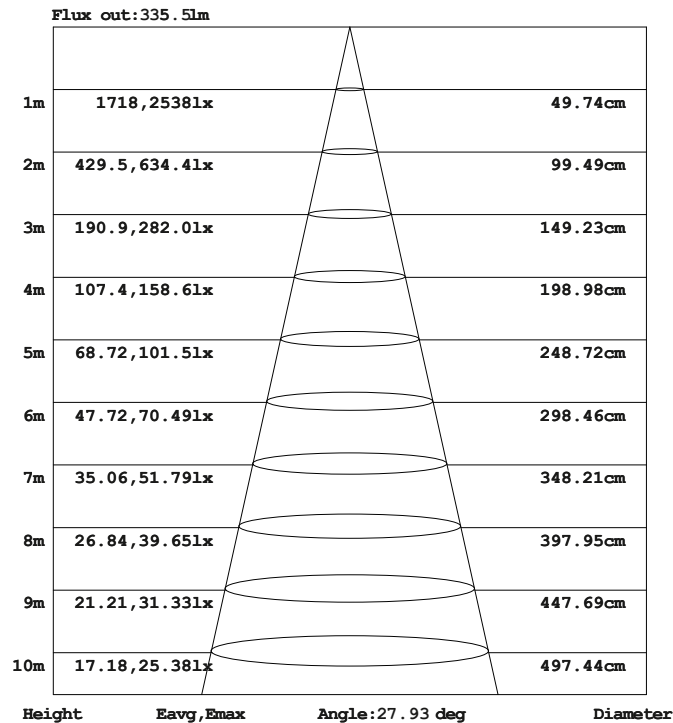

LED Outdoor Wash Wall Lamp

NR-WS103-1M-60-RGB

IP65

Item Code	P(W)	CCT(K)	Total Lumen	LM/W	Beam Angle	Dimensions in mm			kg
						A	B	C	
NR-WS103-1M-60-RGB	60	RGB+3000K	1800	30	24°	1000	43	85	1.33

Dimensions in mm

Applications

- .Lawn
- .Garden
- .Building external wall

LUMINOUS INTENSITY DISTRIBUTION DIAGRAM

AVERAGE BEAM ANGLE (50%) : 28.2 DEG

Illuminance at a Distance

Note: The Curves indicate the illuminated area and the average illumination when the luminaire is at different distance.