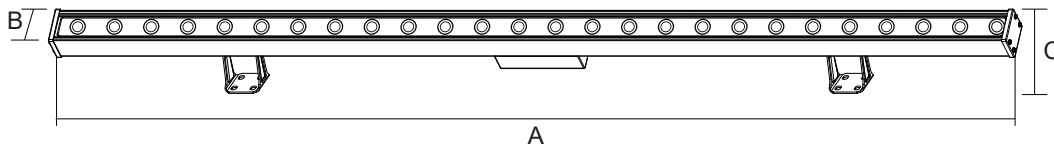

LED Outdoor Wash Wall Lamp

NR-WS103-1M-60-RGB

IP65

Item Code	P(W)	CCT(K)	Total Lumen	LM/W	Beam Angle	Dimensions in mm			kg
						A	B	C	
NR-WS103-1M-60-RGB	60	RGB+3000K	1800	30	24°	1000	43	85	1.33

Dimensions in mm

Description:

LED Wall Wash Lamp

Main material:

Die-cast aluminum+ glass cover

Specification:

Energy saving, up to 85% energy saving comparing to standard halogen and in candescent lamps Long life, up to 30,000 hours High quality light, High color rending, less heat, no UV or IR radiation Build-in LED driver.

Applications

- .Lawn
- .Garden
- .Building external wall

LUMINOUS INTENSITY DISTRIBUTION DIAGRAM

AVERAGE BEAM ANGLE (50%) : 28.2 DEG

Illuminance at a Distance

Note: The Curves indicate the illuminated area and the average illumination when the luminaire is at different distance.