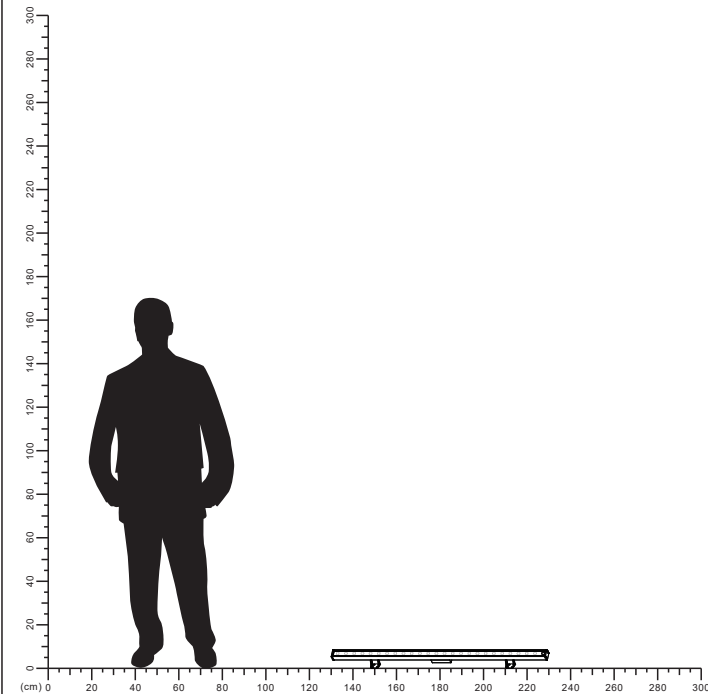

LED Outdoor Wash Wall Lamp

NR-WS103-1M-60-RGB

IP65

Item Code	P(W)	CCT(K)	Total Lumen	LM/W	Beam Angle	Dimensions in mm			kg
						A	B	C	
NR-WS103-1M-60-RGB	60	RGB+3000K	1800	30	24°	1000	43	85	1.33

Dimensions in mm

Applications

- .Lawn
- .Garden
- .Building external wall

LUMINOUS INTENSITY DISTRIBUTION DIAGRAM

AVERAGE BEAM ANGLE (50%) : 28.2 DEG

Illuminance at a Distance

Note: The Curves indicate the illuminated area and the average illumination when the luminaire is at different distance.