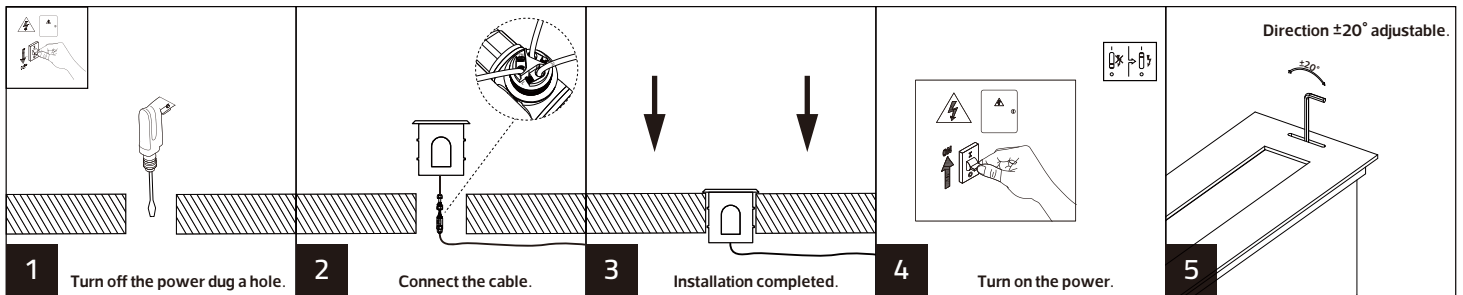

Product Installation and Wiring Diagram