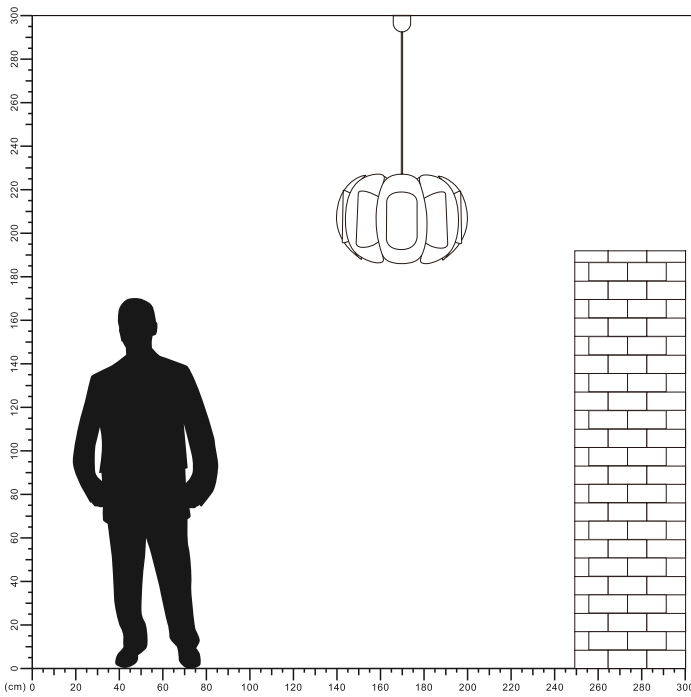

Applications

- . Hotel
- . Drawing room
- . Corridor