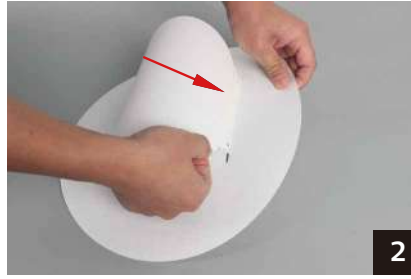

Item Code:PHD080-1 Seires