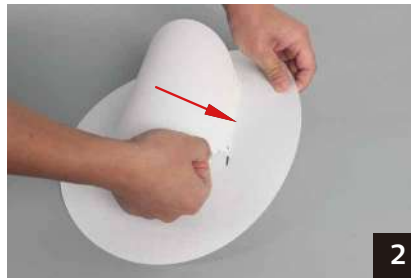

Item Code:PHD010-1 Seires