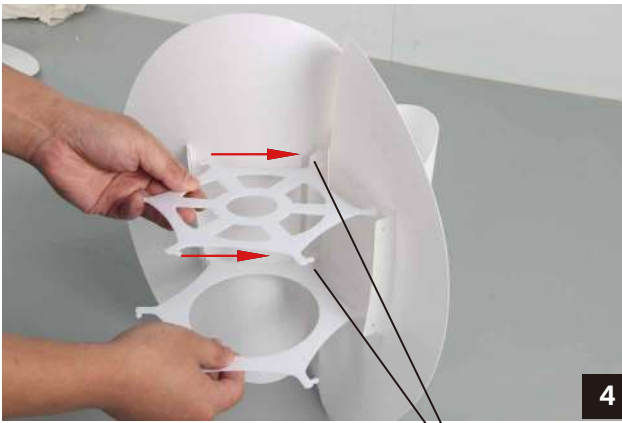

Item Code:PHD060-1Seires