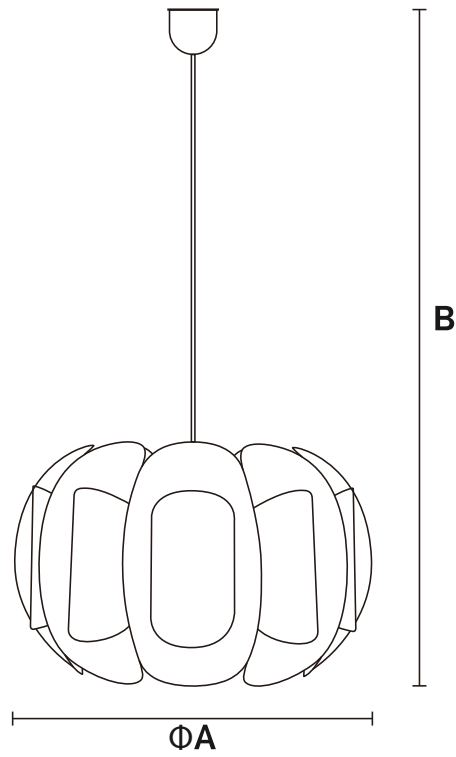

LED Ceiling Lamp

PHD-1 Series

IP20

Item Code	Cap Type	Color	Dimensions in mm		kg
			A	B	
PHD060-1 WH	E27*1(Max Size: Φ105mm)	White	400	1400	0.5
PHD060-1 GN	E27*1(Max Size: Φ105mm)	Green	400	1400	0.5
PHD060-1 CM	E27*1(Max Size: Φ105mm)	Beige	400	1400	0.5
PHD060-1 BK	E27*1(Max Size: Φ105mm)	Black	400	1400	0.5
PHD060-1 GY	E27*1(Max Size: Φ105mm)	Grey	400	1400	0.5
PHD080-1 WH	E27*1(Max Size: Φ195mm)	White	500	1400	0.78
PHD080-1 GN	E27*1(Max Size: Φ195mm)	Green	500	1400	0.78
PHD080-1 CM	E27*1(Max Size: Φ195mm)	Beige	500	1400	0.78
PHD080-1 BK	E27*1(Max Size: Φ195mm)	Black	500	1400	0.78
PHD080-1 GY	E27*1(Max Size: Φ195mm)	Grey	500	1400	0.78
PHD010-1 WH	E27*1(Max Size: Φ260mm)	White	600	1400	0.96
PHD010-1 GN	E27*1(Max Size: Φ260mm)	Green	600	1400	0.96
PHD010-1 CM	E27*1(Max Size: Φ260mm)	Beige	600	1400	0.96
PHD010-1 BK	E27*1(Max Size: Φ260mm)	Black	600	1400	0.96
PHD010-1 GY	E27*1(Max Size: Φ260mm)	Grey	600	1400	0.96

Dimensions in mm

Description:
LED Ceiling Lamp

Main material:
Paper+cloth+PC

Specification

Special tree branch shape appearance, simple but full of personality and creative, randomly match the scene.
IP20