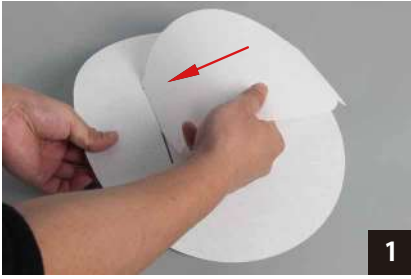

Item Code:PHD080-1 Seires