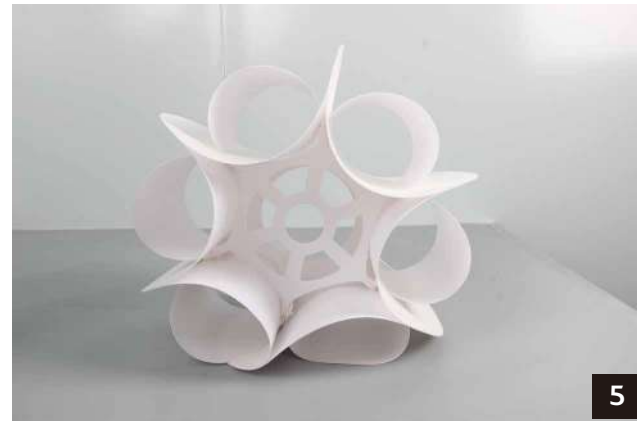

Item Code:PHD060-1Seires