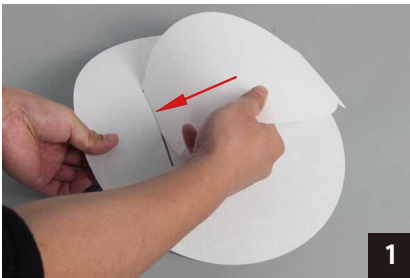

Item Code:PHD080-1 Seires

Item Code:PHD010-1 Seires