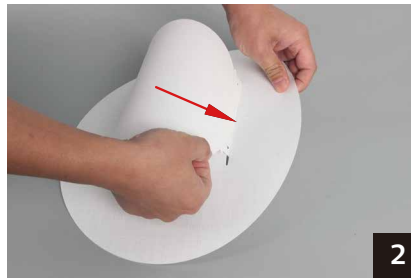

Item Code:PHD010-1 Seires