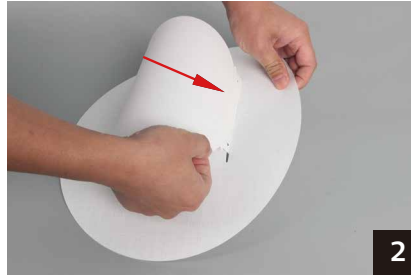

Item Code:PHD080-1 Seires