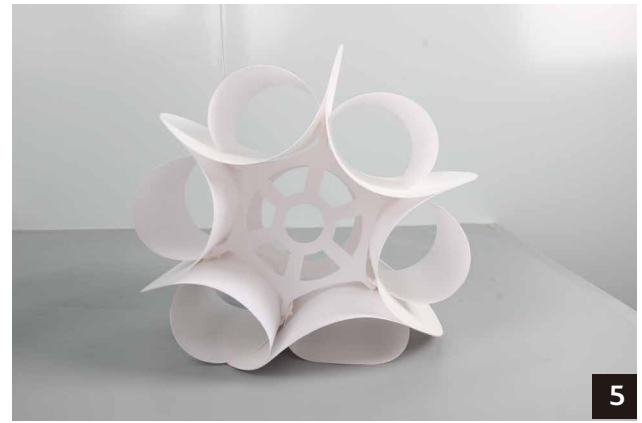

Item Code:PHD060-1Seires