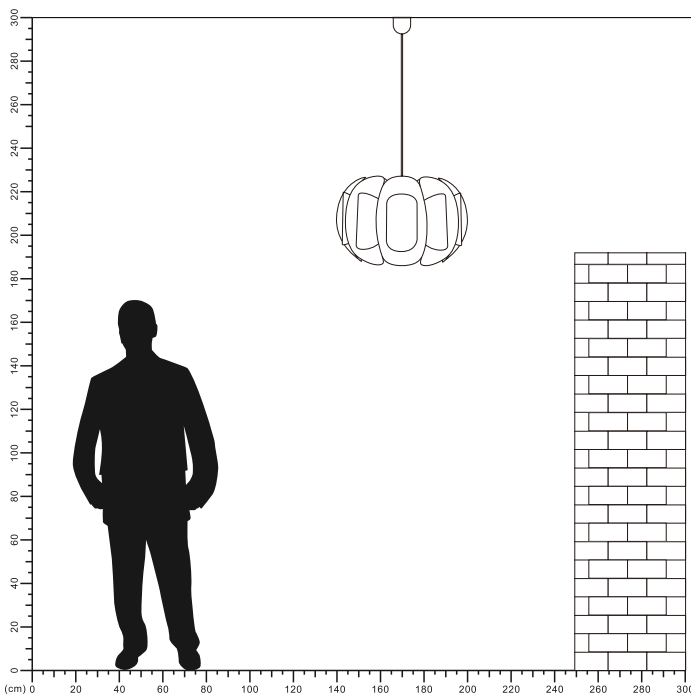

Description:
LED Ceiling Lamp

Main material:
Paper+cloth+PC

Specification
Special tree branch shape appearance, simple but full of personality and creative, randomly match the scene.
IP20

Applications
. Hotel
. Drawing room
. Corridor