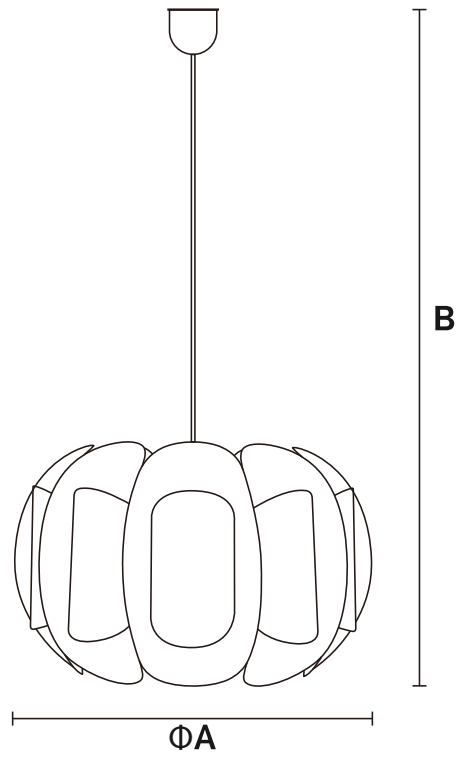

LED Ceiling Lamp

PHD-1 Series

IP20

Item Code	Cap Type	Color	Dimensions in mm		kg
			A	B	
PHD060-1 WH	E27*1(Max Size: Φ105mm)	White	400	1400	0.5
PHD060-1 GN	E27*1(Max Size: Φ105mm)	Green	400	1400	0.5
PHD060-1 CM	E27*1(Max Size: Φ105mm)	Beige	400	1400	0.5
PHD060-1 BK	E27*1(Max Size: Φ105mm)	Black	400	1400	0.5
PHD060-1 GY	E27*1(Max Size: Φ105mm)	Grey	400	1400	0.5
PHD080-1 WH	E27*1(Max Size: Φ195mm)	White	500	1400	0.78
PHD080-1 GN	E27*1(Max Size: Φ195mm)	Green	500	1400	0.78
PHD080-1 CM	E27*1(Max Size: Φ195mm)	Beige	500	1400	0.78
PHD080-1 BK	E27*1(Max Size: Φ195mm)	Black	500	1400	0.78
PHD080-1 GY	E27*1(Max Size: Φ195mm)	Grey	500	1400	0.78
PHD010-1 WH	E27*1(Max Size: Φ260mm)	White	600	1400	0.96
PHD010-1 GN	E27*1(Max Size: Φ260mm)	Green	600	1400	0.96
PHD010-1 CM	E27*1(Max Size: Φ260mm)	Beige	600	1400	0.96
PHD010-1 BK	E27*1(Max Size: Φ260mm)	Black	600	1400	0.96
PHD010-1 GY	E27*1(Max Size: Φ260mm)	Grey	600	1400	0.96

Dimensions in mm

Description:
LED Ceiling Lamp

Main material:
Paper+cloth+PC

Specification
Special tree branch shape appearance, simple but full of personality and creative, randomly match the scene.
IP20