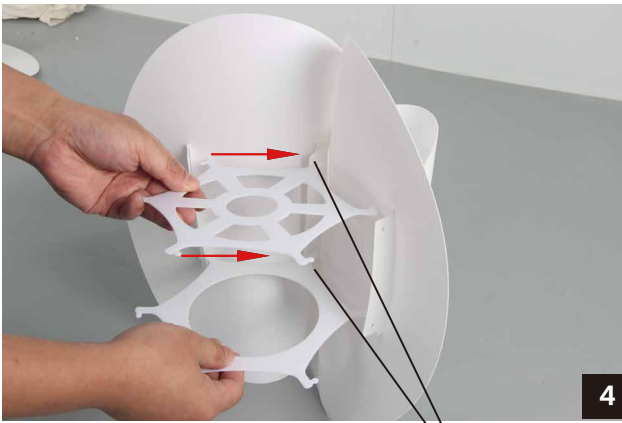

Item Code:PHD060-1Seires