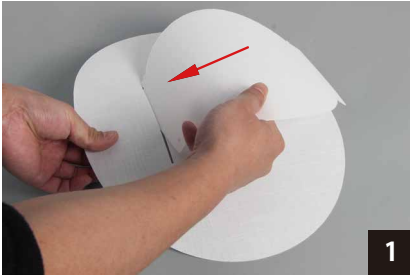

Item Code:PHD080-1 Seires