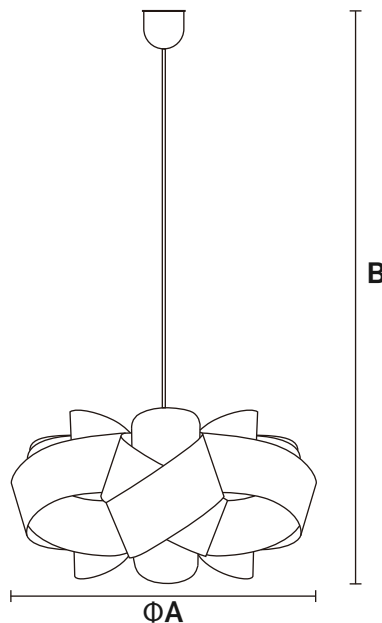

LED Ceiling Lamp

PMHT612-1 Series

IP20

Item Code	Cap Type	Color	Dimensions in mm		kg
			A	B	
PMHT612-1 WH	E27*1(Max Size: Φ105mm)	White	500	1400	0.63
PMHT612-1 JMS	E27*1(Max Size: Φ105mm)	Golden Brown	500	1400	0.63
PMHT612-1 BG	E27*1(Max Size: Φ105mm)	Beige	500	1400	0.63

Dimensions in mm

Description:
LED Ceiling Lamp

Main material:
Paper+cloth+PC

Specification

Special tree branch shape appearance, simple but full of personality and creative, randomly match the scene.
IP20