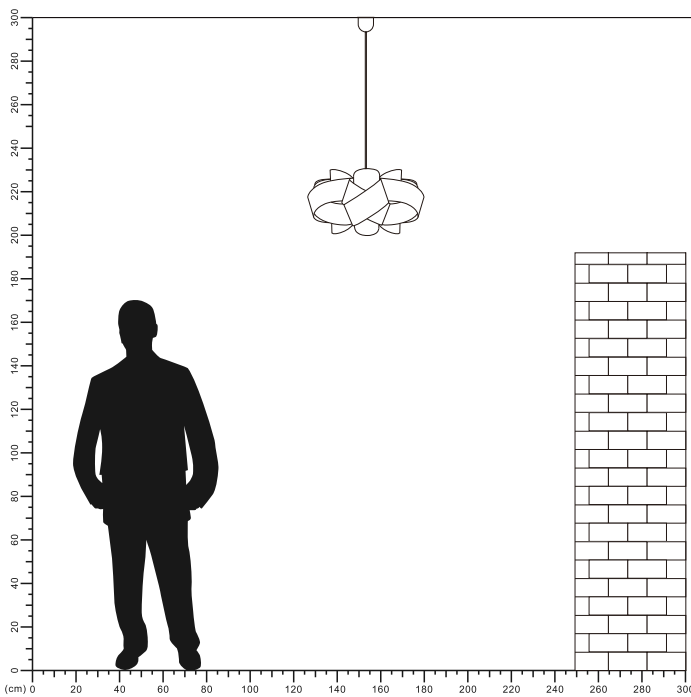

Applications

- . Hotel
- . Drawing room
- . Corridor