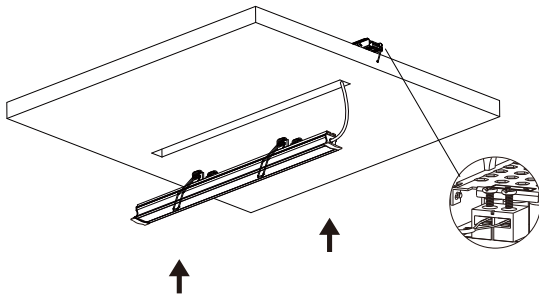

Turn Off

First, you make sure the power is off.

1

install the strip light into the aluminum profile, then put the cap install to the both side, finally install the PC cover.

2

Grooves according to size

3

Connect the cable