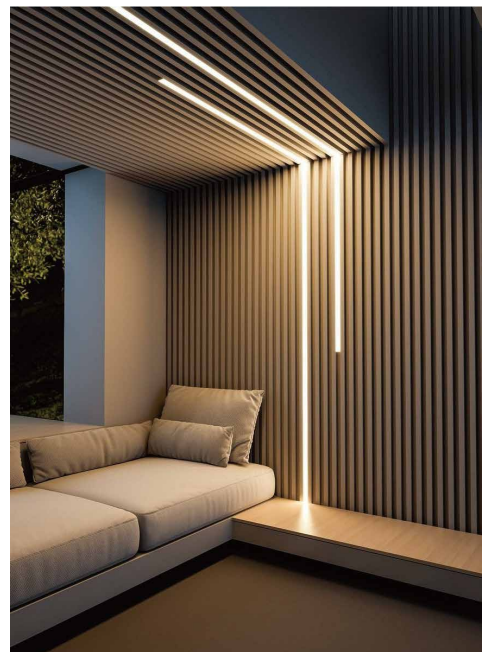

**Specification**  
Simple and elegant, beautiful, with the use of lamp belt can make the whole room atmosphere upgrade grade IP20

**Applications**  
•The Ground  
•The Wall  
•The ceiling

**NOTE:**

1. The installation of the product must be a professional electrician
2. The light source contained in this luminaire shall only be replaced by the manufacturer who is service agent or a similar qualified person.
3. Luminaire only suitable for indoor use.