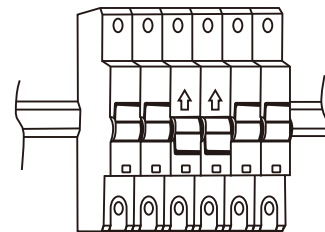

Turn Off

First, you make sure the power is off.

1

install the strip light into the aluminum profile, then put the cap install to the both side, finally install the PC cover.

2

Grooves according to size

3

Connect the cable

4

Release the spring and fix it in the groove

5

Installation completed

Turn On