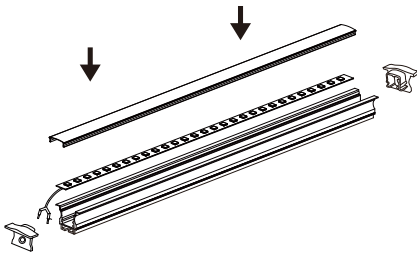

The profile is made of aviation aluminum, which is easy to process and has good wear resistance, corrosion resistance and oxidation resistance.

PC Cover

Aluminum

**Description:**  
Aluminum Profile

**Main material:**  
Engineering plastics+Aluminum

**Specification**  
Simple and elegant, beautiful, with the use of lamp belt can make the whole room atmosphere upgrade grade IP20

**Applications**  
•The Ground  
•The Wall  
•The ceiling

**NOTE:**

1. The installation of the product must be a professional electrician
2. The light source contained in this luminaire shall only be replaced by the manufacturer who is service agent or a similar qualified person.
3. Luminaire only suitable for indoor use.

Turn Off

First, you make sure the power is off.

1

install the strip light into the aluminum profile, then put the cap install to the both side, finally install the PC cover.

2

Grooves according to size

3

Connect the cable