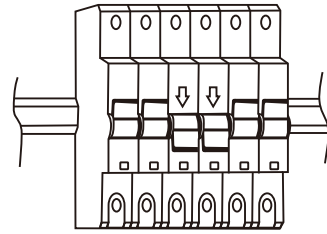

**Specification**  
Simple and elegant, beautiful, with the use of lamp belt can make the whole room atmosphere upgrade grade IP20

**Applications**  
•The Ground  
•The Wall  
•The ceiling

**NOTE:**

1. The installation of the product must be a professional electrician
2. The light source contained in this luminaire shall only be replaced by the manufacturer who is service agent or a similar qualified person.
3. Luminaire only suitable for indoor use.

Turn Off

First, you make sure the power is off.

1

install the strip light into the aluminum profile, then put the cap install to the both side, finally install the PC cover.

2

Grooves according to size

3

Connect the cable