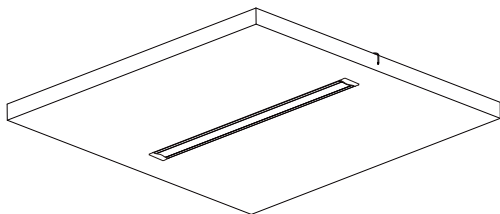

5

Installation completed