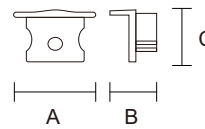

## Aluminum Profile

PXG-613C Series  
IP20

Item Code	Thickness (mm)	Frame Color	Material	Dimensions in mm					kg
				A	B	C	D	E	
PXG-613C	1	Silver	Aluminum	4000	25	17	20	10	0.8
PXG-613C-BK	1	Black	Aluminum	4000	25	17	20	10	0.8
PXG-613C-PC	\	Milky white	PC	4000	5	16	\	\	0.06
PXG-613C-ACS	\	Silver	Aluminum+Iron	30.5	25	52			0.02
PXG-613C-CAP	\	White	PC	25	13	15.5	\	\	0.001
PXG-613C-CAP-BK	\	Black	PC	25	13	15.5	\	\	0.001

### Dimensions in mm

Item Code: PXG-613C-ACS

Item Code: PXG-613C-CAP Series

Item Code: PXG-613C-PC

A

Item Code: PXG-613C Series

A

**High Quality Aviation Aluminium Profiles**