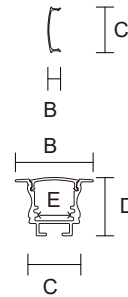

## Aluminum Profile

PXG-613C Series  
IP20

Item Code	Thickness (mm)	Frame Color	Material	Dimensions in mm					kg
				A	B	C	D	E	
PXG-613C	1	Silver	Aluminum	4000	25	17	20	10	0.8
PXG-613C-BK	1	Black	Aluminum	4000	25	17	20	10	0.8
PXG-613C-PC	\	Milky white	PC	4000	5	16	\	\	0.06
PXG-613C-ACS	\	Silver	Aluminum+Iron	30.5	25	52			0.02
PXG-613C-CAP	\	White	PC	25	13	15.5	\	\	0.001
PXG-613C-CAP-BK	\	Black	PC	25	13	15.5	\	\	0.001

### Dimensions in mm

Item Code: PXG-613C-ACS

Item Code: PXG-613C-CAP Series

Item Code: PXG-613C-PC

A

Item Code: PXG-613C Series

A

**High Quality Aviation Aluminium Profiles**

The profile is made of aviation aluminum, which is easy to process and has good wear resistance, corrosion resistance and oxidation resistance.

PC Cover

Aluminum

**Description:**  
Aluminum Profile

**Main material:**  
Engineering plastics+Aluminum