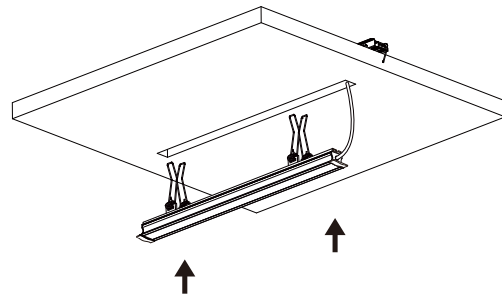

Turn Off

First, you make sure the power is off.

1

install the strip light into the aluminum profile, then put the cap install to the both side, finally install the PC cover.

2

Grooves according to size

3

Connect the cable