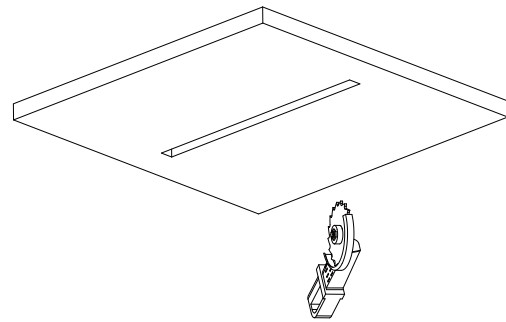

**Specification**  
Simple and elegant, beautiful, with the use of lamp belt can make the whole room atmosphere upgrade grade IP20

**Applications**  
•The Ground  
•The Wall  
•The ceiling

**NOTE:**

1. The installation of the product must be a professional electrician
2. The light source contained in this luminaire shall only be replaced by the manufacturer who is service agent or a similar qualified person.
3. Luminaire only suitable for indoor use.

Turn Off

First, you make sure the power is off.

1

install the strip light into the aluminum profile, then put the cap install to the both side, finally install the PC cover.

2

Grooves according to size

3

Connect the cable