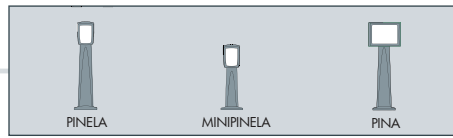

## BULKHEAD BOLLARD

2N1.613.010.D2K

2N1.613.020.D2K

4P1.613.010.D4K

MINIPINELA 1L	
<b>6W</b>	2N1.612.010.G2K
<b>20W</b>	2N1.612.010.D2K
<p>2 CCT SETTABLE GX53 LED LAMPS INCLUDED 3000K/4000K/6500K</p>  <p>Pcs 1 Kg 3,5 mc 0,06</p>	
<b>E27 lampholder</b>	2N1.612.010.P27
<b>E27 with sensor</b>	2N1.612.010.PS7