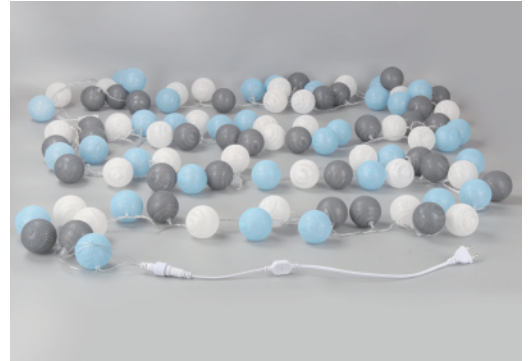

LED SOFT ROPE Lamp

QQD-10M-100-4.5W-3000K
IP20

Item Code	P (W)	Length	BALL QTY	CCT(K)	Chips	Beam angle	kg
QQD-10m-100-4.5w-3000K	4.5	10M	100Pcs	3000	LED	360°	0.55

Dimensions in mm

Description:
LED SOFT ROPE Lamp

Main material:
PVC + COTTON

Specification
Energy saving, up to 85% energy saving comparing to standard halogen and incandescent lamps
High quality light, high color rendering, less heat, no UV or IR radiation
Build-in LED Driver
IP20