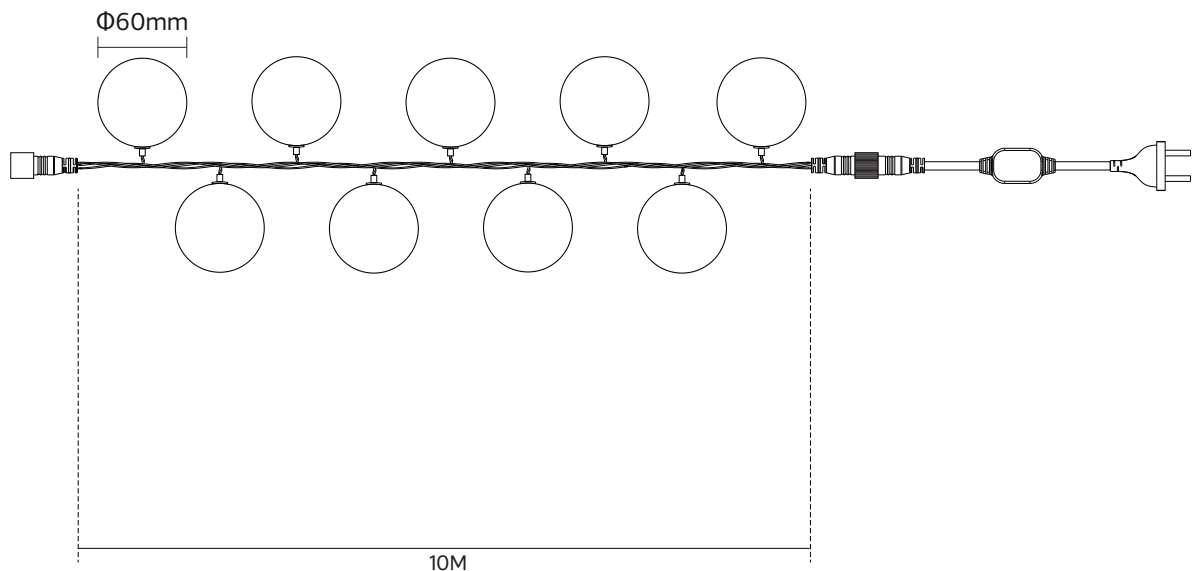

LED SOFT ROPE Lamp

QQD-10M-100-4.5W-3000K
IP20

Item Code	P (W)	Length	BALL QTY	CCT(K)	Chips	Beam angle	kg
QQD-10m-100-4.5w-3000K	4.5	10M	100Pcs	3000	LED	360°	0.55

Dimensions in mm

Description:
LED SOFT ROPE Lamp

Main material:
PVC + COTTON

Specification
Energy saving, up to 85% energy saving comparing to standard halogen and incandescent lamps
High quality light, high color rendering, less heat, no UV or IR radiation
Build-in LED Driver
IP20