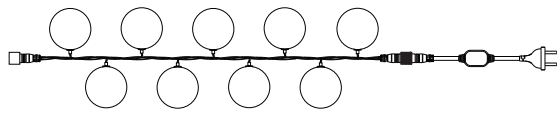

LED SOFT ROPE Lamp

QQD-10M-100-4.5W-3000K
IP20

Item Code	P (W)	Length	BALL QTY	CCT(K)	Chips	Beam angle	kg
QQD-10m-100-4.5w-3000K	4.5	10M	100Pcs	3000	LED	360°	0.55

Dimensions in mm

Description:
LED SOFT ROPE Lamp

Main material:
PVC + COTTON

Specification
Energy saving, up to 85% energy saving comparing to standard halogen and incandescent lamps
High quality light, high color rendering, less heat, no UV or IR radiation
Build-in LED Driver
IP20