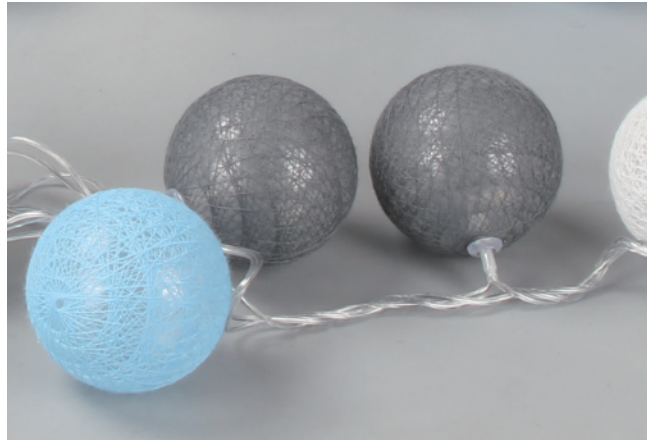

LED SOFT ROPE Lamp

QQD-10M-100-4.5W-3000K
IP20

Item Code	P (W)	Length	BALL QTY	CCT(K)	Chips	Beam angle	kg
QQD-10m-100-4.5w-3000K	4.5	10M	100Pcs	3000	LED	360°	0.55

Dimensions in mm

Description:
LED SOFT ROPE Lamp

Main material:
PVC + COTTON

Specification
Energy saving, up to 85% energy saving comparing to standard halogen and incandescent lamps
High quality light, high color rendering, less heat, no UV or IR radiation
Build-in LED Driver
IP20