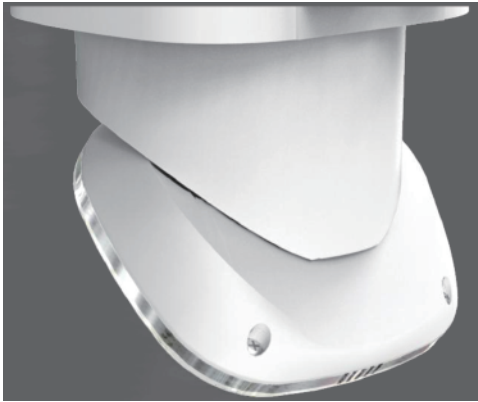

Solar LED Outdoor Garden Light

SWL-12
IP64/IK10

Item Code	P(W)	CCT(K)	Dimensions in mm			kg
			A	B	C	
SWL-12	18	4000	107	114	150	0.43

Description:

Solar LED Outdoor Garden Light

Main material:

Die-cast aluminum

IP 64

Applications

- . Park
- . Square
- . Corridor

Back Details

Vertical Sliding

Easy to Install

Mono-Crystalline Solar
Charging Efficiency:
> 21%

High Lumen LEDs
190lm/W