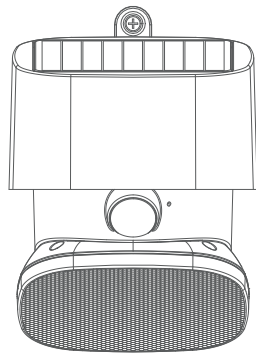

Solar LED Outdoor Garden Light

SWL-12
IP64/IK10

Item Code	P(W)	CCT(K)	Dimensions in mm			kg
			A	B	C	
SWL-12	18	4000	107	114	150	0.43

Description:

Solar LED Outdoor Garden Light

Main material:

Die-cast aluminum