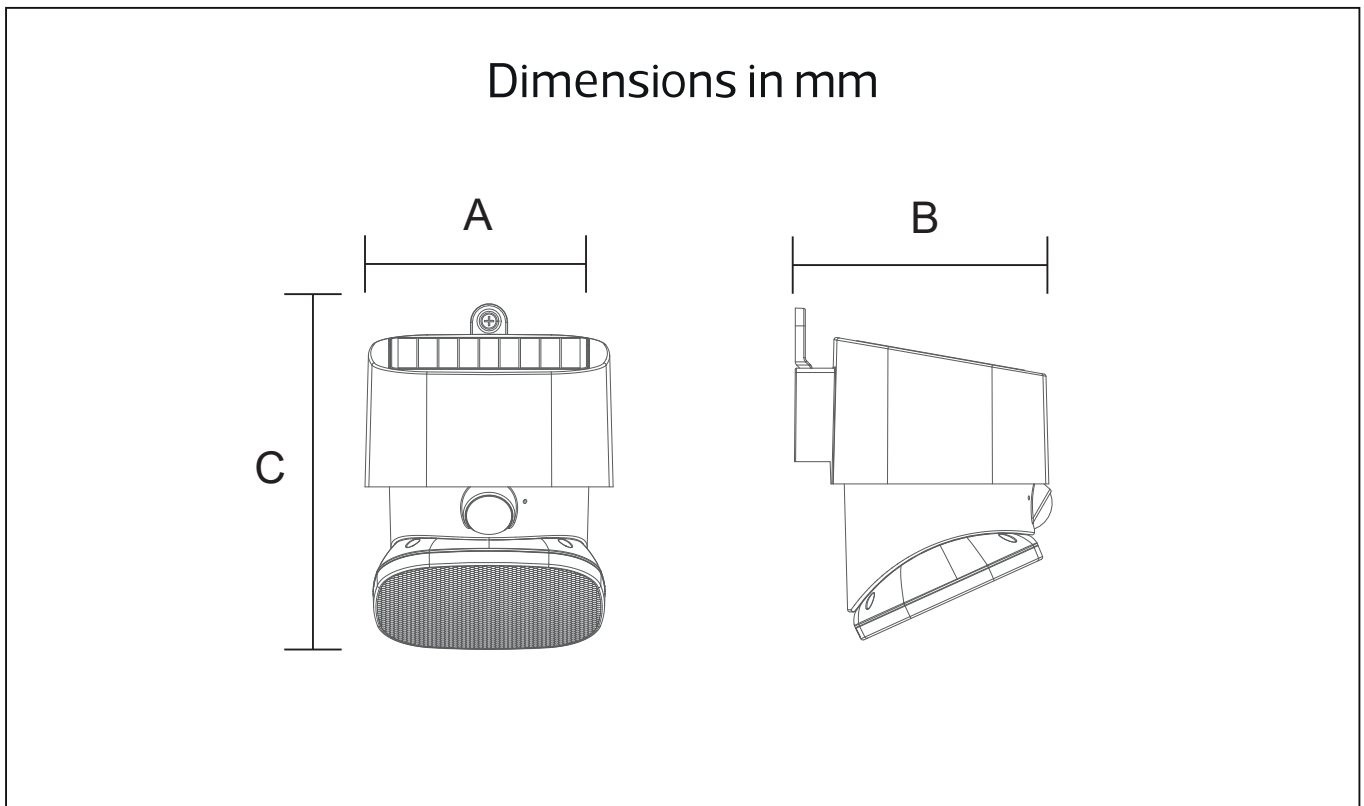

Solar LED Outdoor Garden Light

SWL-12
IP64/IK10

Item Code	P(W)	CCT(K)	Dimensions in mm			kg
			A	B	C	
SWL-12	18	4000	107	114	150	0.43

Description:

Solar LED Outdoor Garden Light

Main material:

Die-cast aluminum