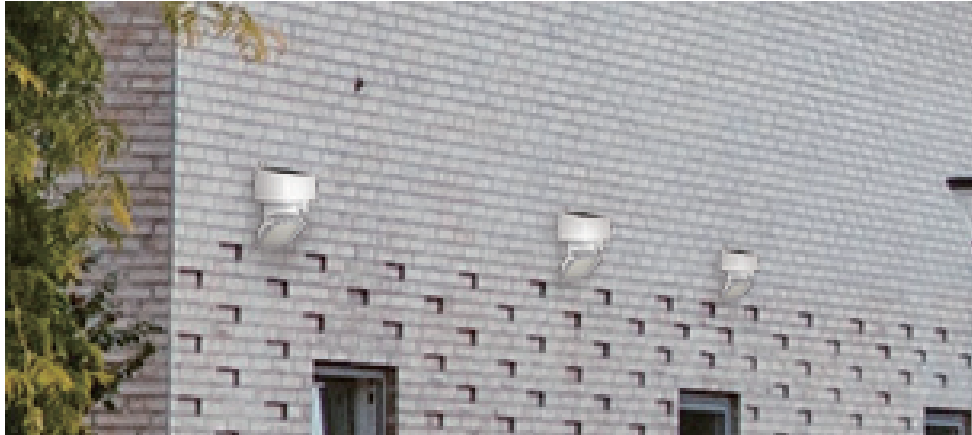

Solar LED Outdoor Garden Light

SWL-12
IP64/IK10

Item Code	P(W)	CCT(K)	Dimensions in mm			kg
			A	B	C	
SWL-12	18	4000	107	114	150	0.43

Description:

Solar LED Outdoor Garden Light

Main material:

Die-cast aluminum

IP 64

Applications

- . Park
- . Square
- . Corridor

Back Details

Vertical Sliding

Easy to Install

Mono-Crystalline Solar
Charging Efficiency:
> 21%

High Lumen LEDs
190lm/W