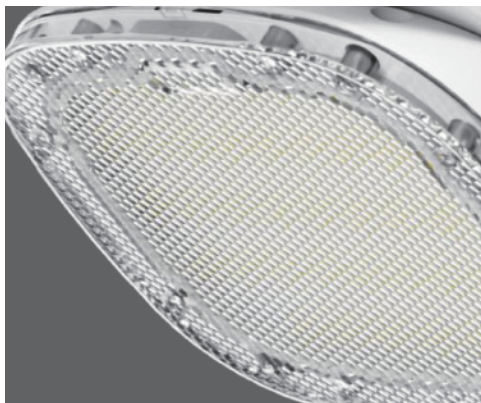

Solar LED Outdoor Garden Light

SWL-12
IP64/IK10

Item Code	P(W)	CCT(K)	Dimensions in mm			kg
			A	B	C	
SWL-12	18	4000	107	114	150	0.43

Description:

Solar LED Outdoor Garden Light

Main material:

Die-cast aluminum

IP 64

Applications

- . Park
- . Square
- . Corridor

Back Details

Vertical Sliding

Easy to Install

Mono-Crystalline Solar
Charging Efficiency:
> 21%

High Lumen LEDs
190lm/W