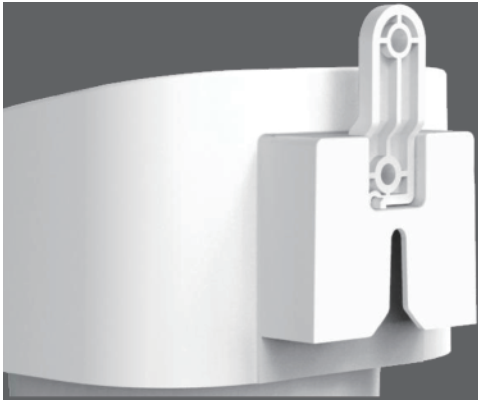

Solar LED Outdoor Garden Light

SWL-12
IP64/IK10

Item Code	P(W)	CCT(K)	Dimensions in mm			kg
			A	B	C	
SWL-12	18	4000	107	114	150	0.43

Description:

Solar LED Outdoor Garden Light

Main material:

Die-cast aluminum

IP 64

Applications

- . Park
- . Square
- . Corridor

Back Details

Vertical Sliding

Easy to Install

Mono-Crystalline Solar
Charging Efficiency:
> 21%

High Lumen LEDs
190lm/W