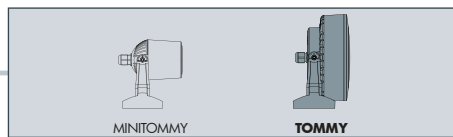

2M1.001.D1K

**CCT SETTABLE**

3000 K 4000 K 6500 K

SDCM <6

|  |  |  |  |
|--|--|--|--|
|  |  |  |  |
|  |  |  |  |
|  |  |  |  |
|  |  |  |  |

MADE IN ITALY

**TOMMY - COMPONENTS**

IP 66