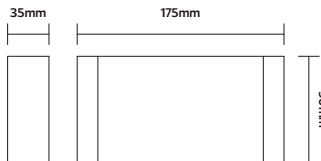

Product Installation and Wiring Diagram

Product Specifications and Dimensions

Model No:	NR-BD101-10 WW
Item Code:	W27005L
Input:	AC220-240V 50/60Hz
Power:	10W
Lumen Output:	650lm
CCT:	3000K
Beam angle:	90°
IP rated:	IP65