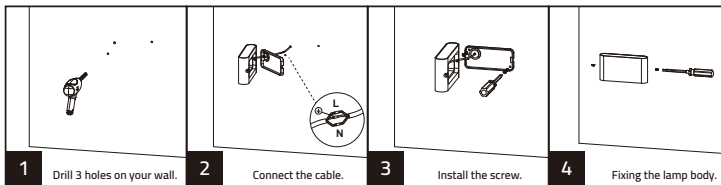

NOORCO

LED OUTDOOR WALL LAMP

Warning

- Please read the product instructions carefully before installation. Keep this installation instruction manual for future reference.
- Installation of stationary products and connection of cables shall comply with local national electrical codes.
- For safety reasons, the product must be grounded to prevent damage from electrical leakage.
- All installation procedures must be performed by qualified electrician personnel.
- If the shell or internal structure of the product is damaged, please cut off the power and replace it by qualified electricians.

Product Installation and Wiring Diagram

Product Specifications and Dimensions

Model No:	NR-BD101-10 WW
Item Code:	W27005L
Input:	AC220-240V 50/60Hz
Power:	10W
Lumen Output:	650lm
CCT:	3000K
Beam angle:	90°
IP rated:	IP65