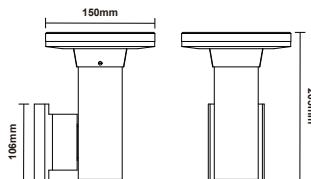

### Product Installation and Wiring Diagram

### Product Specifications and Dimensions

Model No:	NR-WL101-10
Item Code:	W27089
Input:	AC220-240V 50/60Hz
Power:	10W
Lumen Output:	650lm
CCT:	3000K
Beam angle:	120°
IP rated:	IP65

IP65

ta:50°C

Customer Service Center: 8004300030