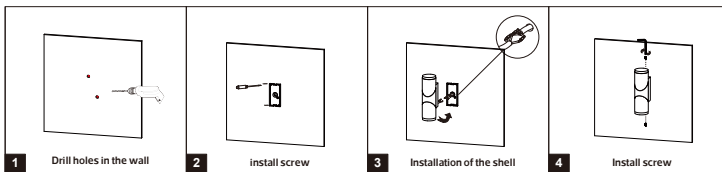

NOORCO

LED OUTDOOR WALL LAMP

Warning

- Please read the product instructions carefully before installation. Keep this installation instruction manual for future reference.
- Installation of stationary products and connection of cables shall comply with local national electrical codes.
- For safety reasons, the product must be grounded to prevent damage from electrical leakage.
- All installation procedures must be performed by qualified electrician personnel.
- If the shell or internal structure of the product is damaged, please cut off the power and replace it by qualified electricians.

Product Installation and Wiring Diagram

Product Specifications and Dimensions

Model No:	NR-BD101-10 WW
Item Code:	W2821
Input:	AC220-240V 50/60Hz
Power:	10W
Lumen Output:	650lm
CCT:	3000K
Beam angle:	120°
IP rated:	IP65