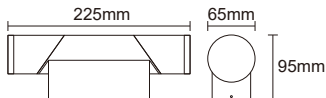

Product Installation and Wiring Diagram

Product Specifications and Dimensions

Model No:	NR-BD101-10 WW
Item Code:	W2821
Input:	AC220-240V 50/60Hz
Power:	10W
Lumen Output:	650lm
CCT:	3000K
Beam angle:	120°
IP rated:	IP65