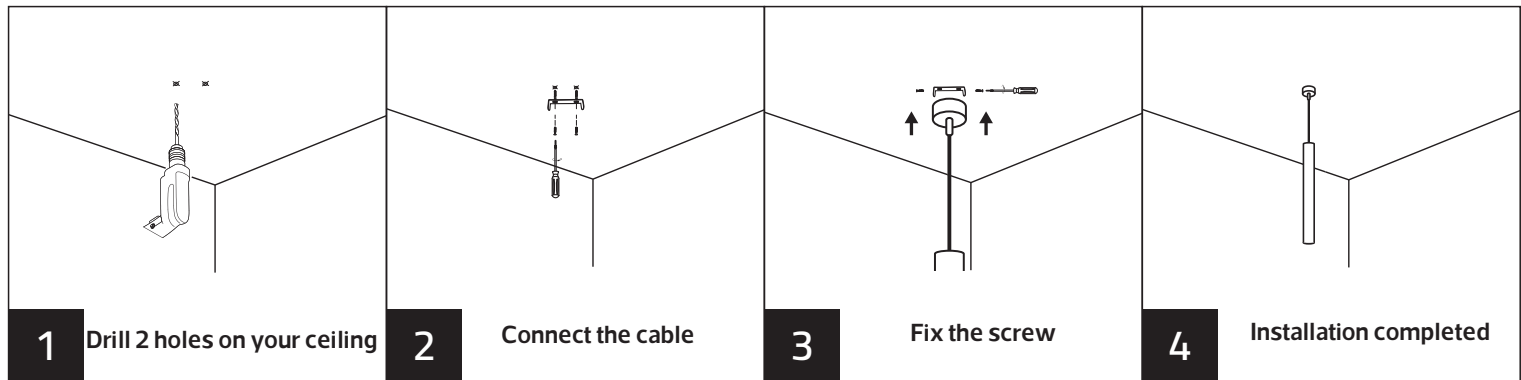

Product Installation and Wiring Diagram

Product Specifications and Dimensions

Item Code:	WJ-360-1	WJ-360-3
Input:	AC220-240V 50/60Hz	
Power:	5W	
Lumen Output:	355lm	
CCT:	3000K	
IP rated:	IP20	
Beam Angle:	60°	
Ra:	≥90	
Color:	Black/White	
L*H1*H2(mm):	1600*Φ60*Φ30	3600*Φ60*Φ30