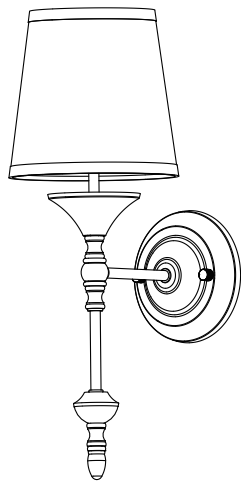

Lamp Accessories

WL-4015

IP20

Item Code	Socket	Color	Dimensions in mm			kg
			A	B	C	
WL-4015	E27*1(Max Size Φ90mm)	Copper	Φ154	213	426	0.5

Dimensions in mm

Description:
Lamp Accessories

Main material:
Iron+fabric lampshade

Specification
High quality fabric lampshade, finely woven and not easily torn, with even and soft light, adding warmth to furniture. Iron plating top plate, rust and corrosion resistant, distinct layers, classical atmosphere, elegant and durable.