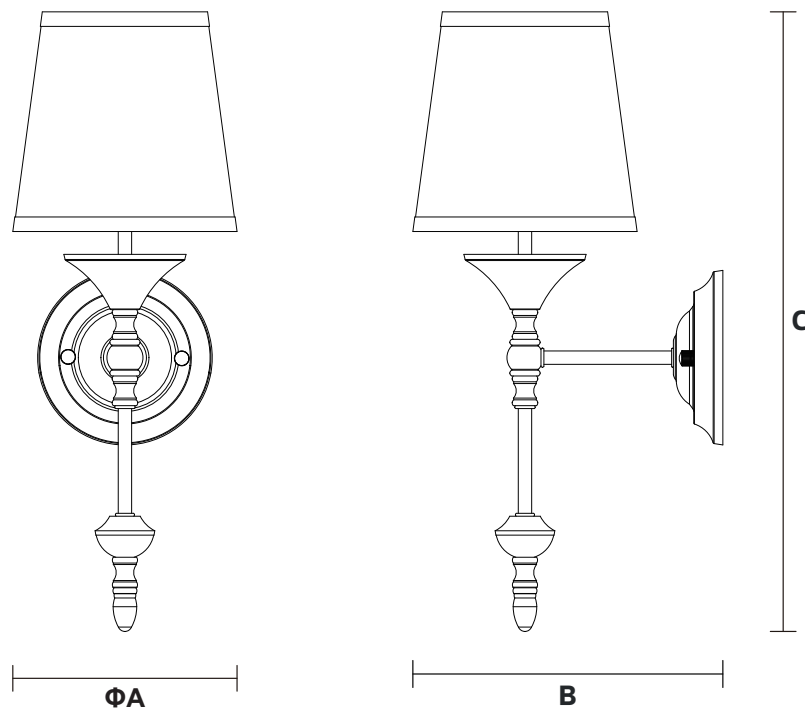

Lamp Accessories

WL-4015

IP20

Item Code	Socket	Color	Dimensions in mm			kg
			A	B	C	
WL-4015	E27*1(Max Size Φ90mm)	Copper	Φ154	213	426	0.5

Dimensions in mm

Description:
Lamp Accessories

Main material:
Iron+fabric lampshade

Specification
High quality fabric lampshade, finely woven and not easily torn, with even and soft light, adding warmth to furniture. Iron plating top plate, rust and corrosion resistant, distinct layers, classical atmosphere, elegant and durable.

IP 20

Applications
. Living room
. dining room
. bedroom

 <p>1 Turn off the power</p>	 <p>2 Drill holes in the wall insert expansion screws</p>
 <p>3 To install the hanging board</p>	 <p>4 Connecting the power cord</p>
 <p>5 Fixed lamp body</p>	 <p>6 Tighten the bulb</p>
 <p>7 Installation completed</p>	 <p>8 Turn on the power</p>