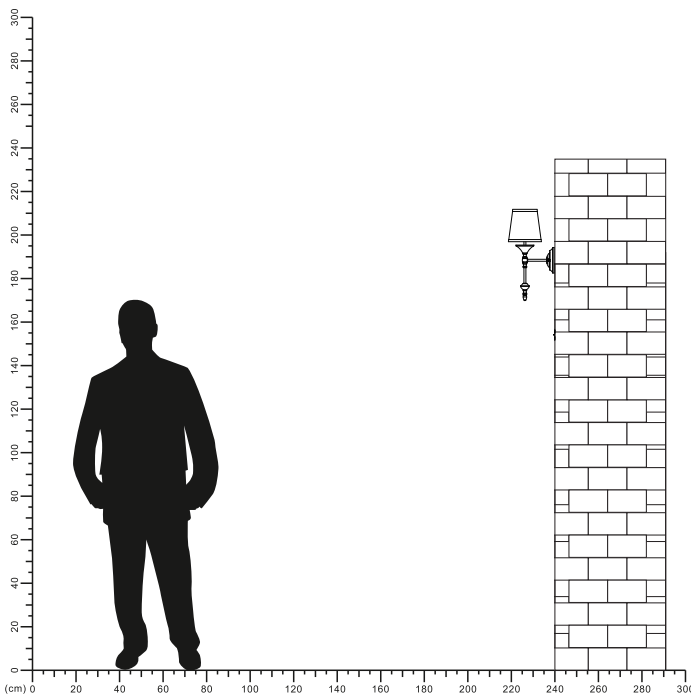

Description:
Lamp Accessories

Main material:
Iron+fabric lampshade

Specification
High quality fabric lampshade, finely woven and not easily torn, with even and soft light, adding warmth to furniture. Iron plating top plate, rust and corrosion resistant, distinct layers, classical atmosphere, elegant and durable.

IP 20

Applications
. Living room
. dining room
. bedroom