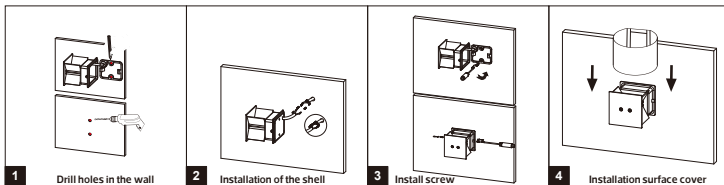

NOORCO

LED OUTDOOR WALL LAMP

Warning

- Please read the product instructions carefully before installation. Keep this installation instruction manual for future reference.
- Installation of stationary products and connection of cables shall comply with local national electrical codes.
- For safety reasons, the product must be grounded to prevent damage from electrical leakage.
- All installation procedures must be performed by qualified electrician personnel.
- If the shell or internal structure of the product is damaged, please cut off the power and replace it by qualified electricians.

Product Installation and Wiring Diagram

Product Specifications and Dimensions

Model No:	NR-WL101-6
Item Code:	WL032-GR WL032-BK
Input:	AC220-240V 50/60Hz
Power:	6W
Lumen Output:	390lm
CCT:	3000K
Beam angle:	90°
IP rated:	IP65