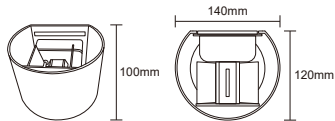

NOORCO

LED OUTDOOR WALL LAMP

Warning

- Please read the product instructions carefully before installation. Keep this installation instruction manual for future reference.
- Installation of stationary products and connection of cables shall comply with local national electrical codes.
- For safety reasons, the product must be grounded to prevent damage from electrical leakage.
- All installation procedures must be performed by qualified electrician personnel.
- If the shell or internal structure of the product is damaged, please cut off the power and replace it by qualified electricians.

Product Installation and Wiring Diagram

Product Specifications and Dimensions

Model No:	NR-WL101-6
Item Code:	WL032-GR WL032-BK
Input:	AC220-240V 50/60Hz
Power:	6W
Lumen Output:	390lm
CCT:	3000K
Beam angle:	90°
IP rated:	IP65