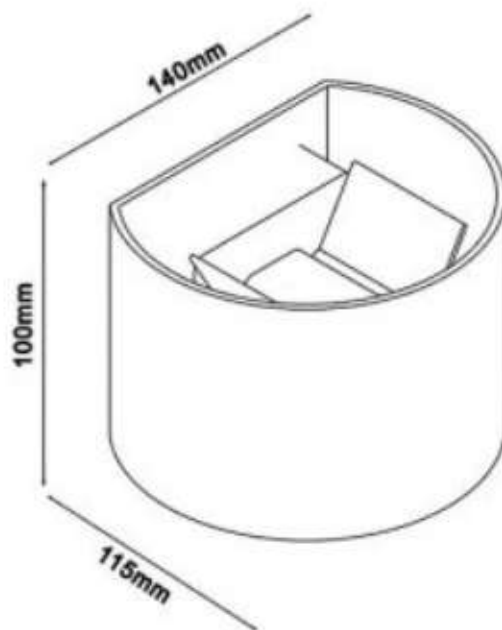

## IP65

Model No	Item Code	IP	Dimensions in mm			kg
			A	B	C	
NR-WL032	WL032	IP 65	100	100	100	0.5

Dimensions in mm

**Description**

LED Outdoor Light

**Main material**

Die-cast aluminum

**Specification**