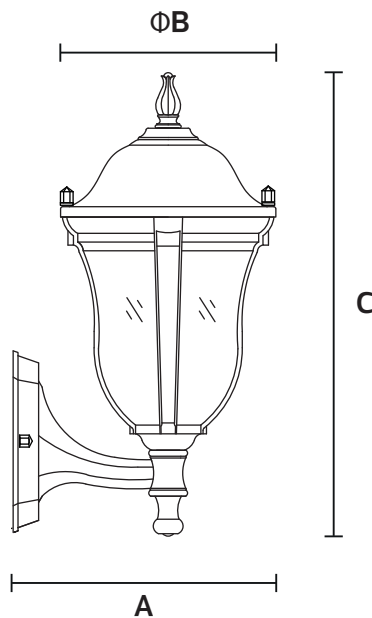

LED Outdoor Wall Lamp

WU-1037 Series

IP65

Item Code	Socket	Dimensions in mm			kg
		A	B	C	
WU-1037	E27*1	215	Φ200	440	1.04

Dimensions in mm

Description:
Lamp Accessories

Main material:
Aluminum+Glass

Specification
Cast aluminum lamp body, waterproof, rust-proof and corrosion-resistant, surface painting, ultraviolet anti-aging, longer life.
IP65