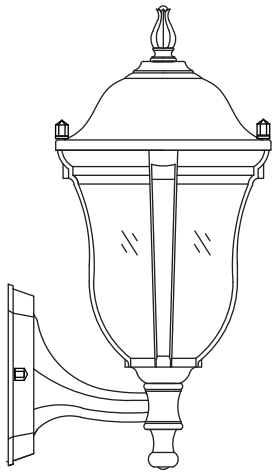

LED Outdoor Wall Lamp

WU-1037 Series

IP65

Item Code	Socket	Dimensions in mm			kg
		A	B	C	
WU-1037	E27*1	215	Φ200	440	1.04

Dimensions in mm

Description:
Lamp Accessories

Main material:
Aluminum+Glass

Specification
Cast aluminum lamp body, waterproof, rust-proof and corrosion-resistant, surface painting, ultraviolet anti-aging, longer life.
IP65

Applications
. Park
. Square
. Tourist attraction
. Corridor