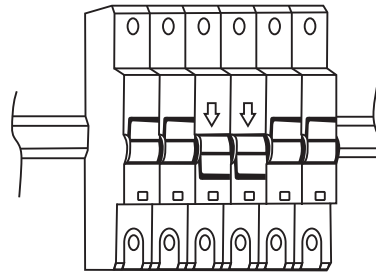

**Specification**

Simple and elegant, beautiful, with the use of lamp belt can make the whole room atmosphere upgrade grade IP20

**Applications**

•The Ground

**NOTE:**

1. The installation of the product must be a professional electrician
2. The light source contained in this luminaire shall only be replaced by the manufacturer who is service agent or a similar qualified person.
3. Luminaire only suitable for indoor use.