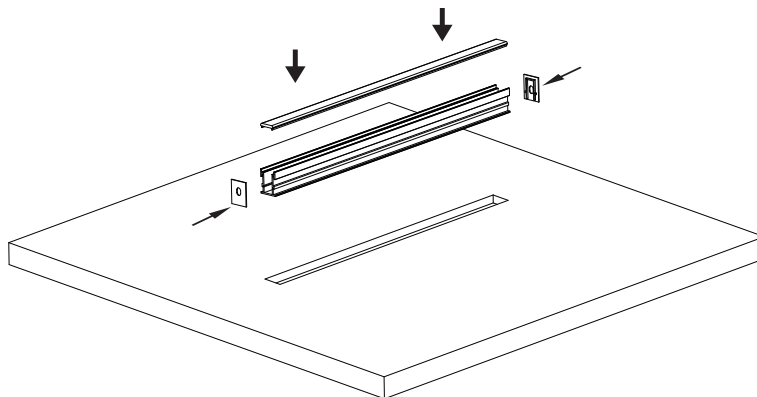

NOTE:

1. The installation of the product must be a professional electrician
2. The light source contained in this luminaire shall only be replaced by the manufacturer who is service agent or a similar qualified person.
3. Luminaire only suitable for indoor use.

Turn Off

1

First, you make sure the power is off.

2

3

4