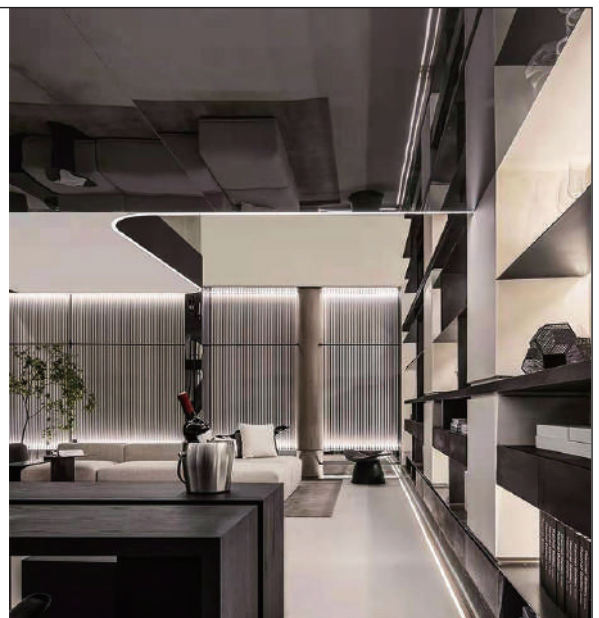

**Specification**

Simple and elegant, beautiful, with the use of lamp belt can make the whole room atmosphere upgrade grade IP20

**Applications**

•The Ground

**NOTE:**

1. The installation of the product must be a professional electrician
2. The light source contained in this luminaire shall only be replaced by the manufacturer who is service agent or a similar qualified person.
3. Luminaire only suitable for indoor use.