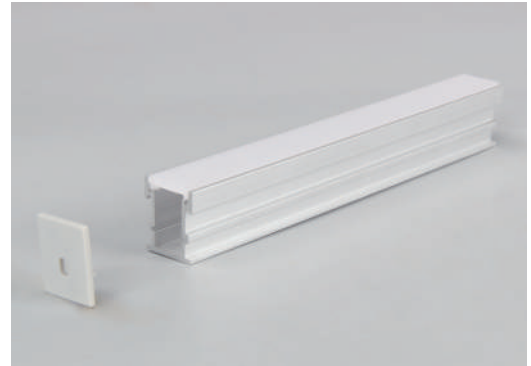

## Aluminum Profile

XT-210  
IP20

Item Code	Thickness (mm)	Frame Color	Length (M)	Material	Dimensions in mm			
					A	B	C	
XT-210	1.5	Silver	4	Aluminum	4000	22.5	26	1.6

### Dimensions in mm

**High Quality Aviation Aluminium Profiles**

The lamp slot is made of aviation aluminum, which is easy to process and has good wear resistance, corrosion resistance and oxidation resistance.

Soft Light

Mood Lighting

Low pressure safety

Free Cut

**Description:**

Aluminum Profile

**Main material:**

Engineering plastics+Aluminum

**Specification**

Simple and elegant, beautiful, with the use of lamp belt can make the whole room atmosphere upgrade grade IP20

**Applications**

•The Ground

**NOTE:**

1. The installation of the product must be a professional electrician
2. The light source contained in this luminaire shall only be replaced by the manufacturer who is service agent or a similar qualified person.
3. Luminaire only suitable for indoor use.