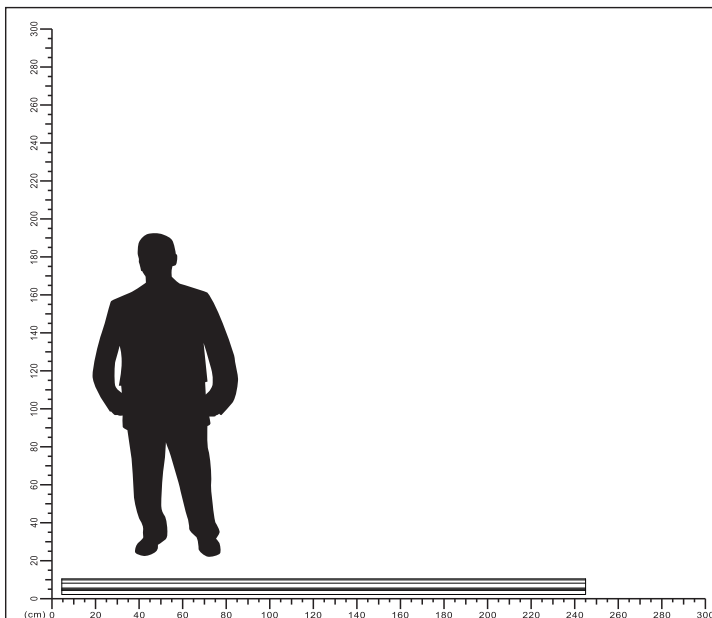

Applications

•The Ground