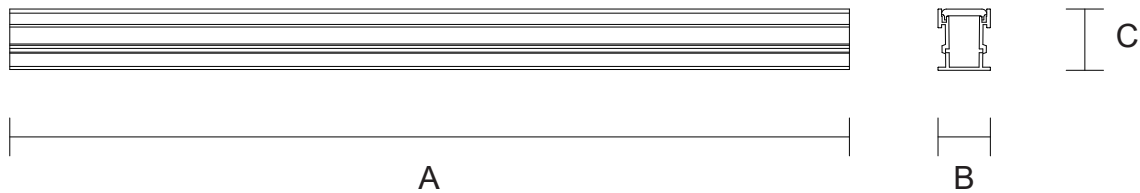

## Aluminum Profile

XT-210  
IP20

Item Code	Thickness (mm)	Frame Color	Length (M)	Material	Dimensions in mm			
					A	B	C	
XT-210	1.5	Silver	4	Aluminum	4000	22.5	26	1.6

### Dimensions in mm

**High Quality Aviation Aluminium Profiles**

The lamp slot is made of aviation aluminum, which is easy to process and has good wear resistance, corrosion resistance and oxidation resistance.