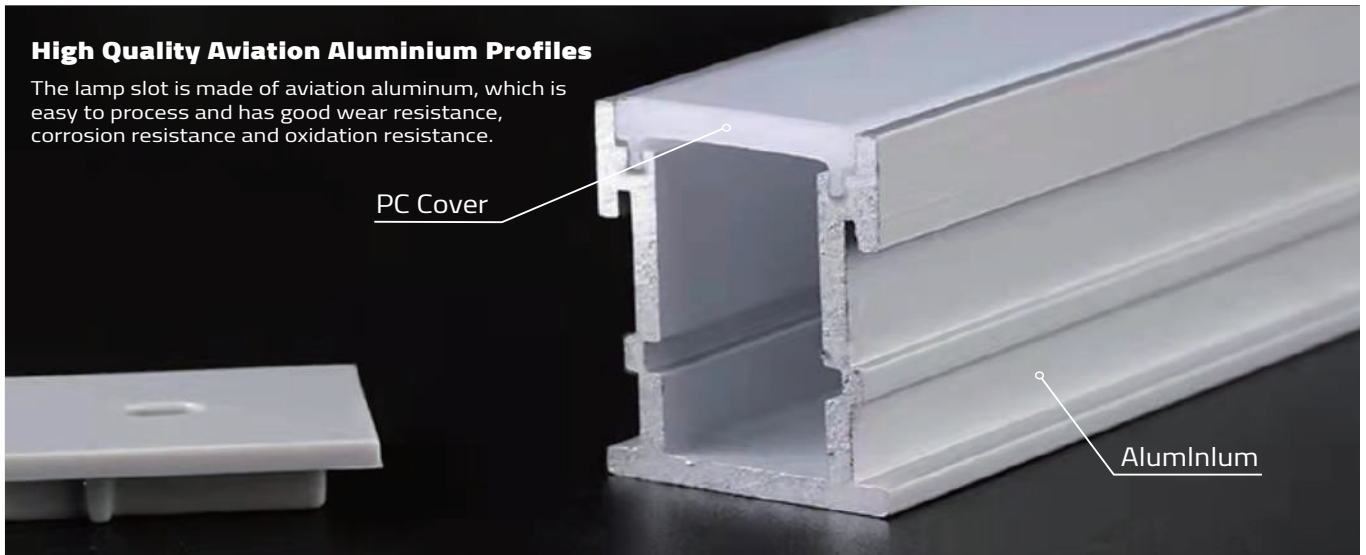

## Aluminum Profile

XT-210  
IP20

Item Code	Thickness (mm)	Frame Color	Length (M)	Material	Dimensions in mm			
					A	B	C	
XT-210	1.5	Silver	4	Aluminum	4000	22.5	26	1.6

### Dimensions in mm

**High Quality Aviation Aluminium Profiles**

The lamp slot is made of aviation aluminum, which is easy to process and has good wear resistance, corrosion resistance and oxidation resistance.

Soft Light

Mood Lighting

Low pressure safety

Free Cut

**Description:**

Aluminum Profile

**Main material:**

Engineering plastics+Aluminum

**Specification**

Simple and elegant, beautiful, with the use of lamp belt can make the whole room atmosphere upgrade grade IP20

**Applications**

•The Ground

**NOTE:**

1. The installation of the product must be a professional electrician
2. The light source contained in this luminaire shall only be replaced by the manufacturer who is service agent or a similar qualified person.
3. Luminaire only suitable for indoor use.