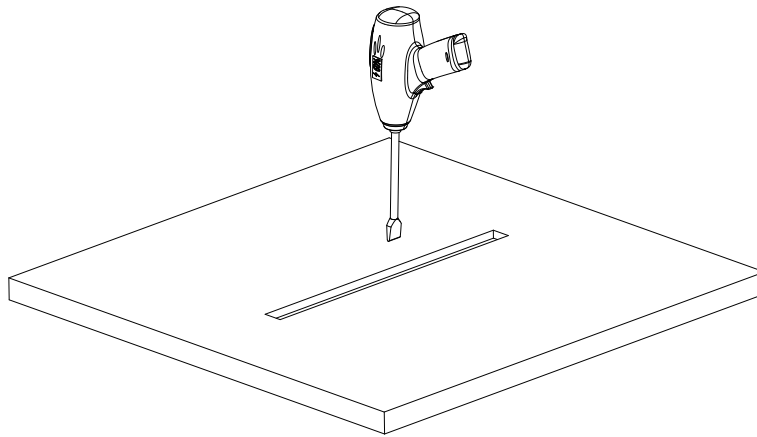

Turn Off

1

First, you make sure the power is off.