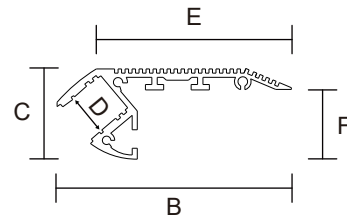

## Aluminum Profile

XT-355  
IP20

Item Code	Thickness (mm)	Frame Color	Material	Dimensions in mm						kg
				A	B	C	D	E	F	
XT-355	2	Silver	Aluminum	4000	65	26	12	50	20	2.4
XT-355-ACS	2	Silver	Aluminum	2	65	26	\	\	\	0.01
XT-355-PC	1	Silver	Aluminum	4000	14	4	\	\	\	0.05

### Dimensions in mm

Item Code:XT-355

Item Code:XT-355-PC

Item Code:XT-355-ACS

**High Quality Aviation Aluminium Profiles**

The profile is made of aviation aluminum, which is easy to process and has good wear resistance, corrosion resistance and oxidation resistance.

Aluminum

PC Cover

**Description:**  
Aluminum Profile

**Main material:**  
Engineering plastics+Aluminum

**Specification**  
Simple and elegant, beautiful, with the use of lamp belt can make the whole room atmosphere upgrade grade IP20