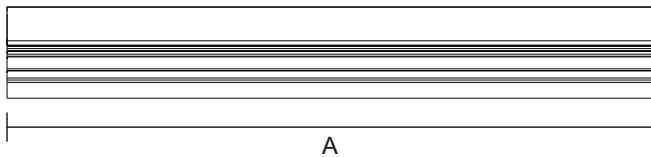

Dimensions in mm

Item Code:XT-355