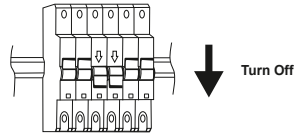

NOTE:

1. The installation of the product must be a professional electrician
2. The light source contained in this luminaire shall only be replaced by the manufacturer who is service agent or a similar qualified person.
3. Luminaire only suitable for outdoor use.