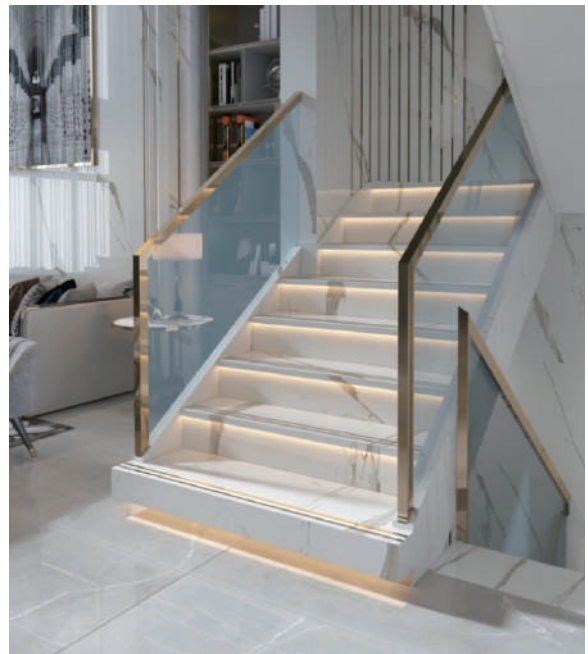

Description:
Aluminum Profile

Main material:
Engineering plastics+Aluminum

Specification
Simple and elegant, beautiful, with the use of lamp belt can make the whole room atmosphere upgrade grade IP20

Applications
•The staircase