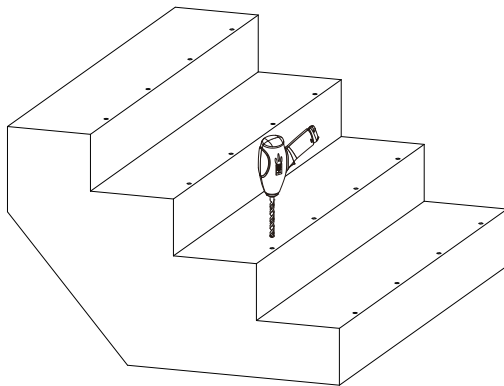

Aluminum

PC Cover

**Description:**  
Aluminum Profile

**Main material:**  
Engineering plastics+Aluminum

**Specification**  
Simple and elegant, beautiful, with the use of lamp belt can make the whole room atmosphere upgrade grade IP20

**Applications**  
•The staircase

**NOTE:**

1. The installation of the product must be a professional electrician
2. The light source contained in this luminaire shall only be replaced by the manufacturer who is service agent or a similar qualified person.
3. Luminaire only suitable for outdoor use.

**1**

**Turn Off**

**2**

**Mark the stairs with a pen**

**3**

**Drill holes in the marker**

**4**

**Drill holes in the marker**