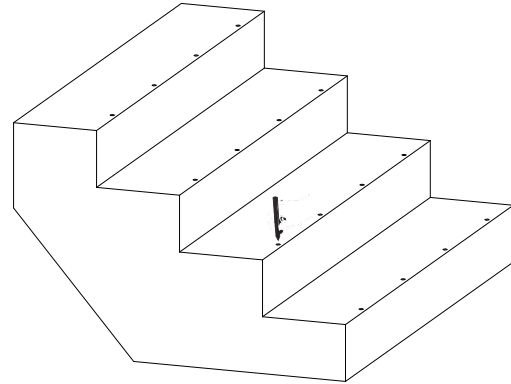

NOTE:

1. The installation of the product must be a professional electrician
2. The light source contained in this luminaire shall only be replaced by the manufacturer who is service agent or a similar qualified person.
3. Luminaire only suitable for outdoor use.