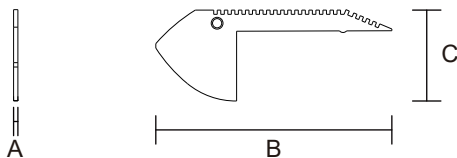

## Aluminum Profile

XT-355  
IP20

Item Code	Thickness (mm)	Frame Color	Material	Dimensions in mm						kg
				A	B	C	D	E	F	
XT-355	2	Silver	Aluminum	4000	65	26	12	50	20	2.4
XT-355-ACS	2	Silver	Aluminum	2	65	26	\	\	\	0.01
XT-355-PC	1	Silver	Aluminum	4000	14	4	\	\	\	0.05

### Dimensions in mm

Item Code:XT-355

Item Code:XT-355-PC

Item Code:XT-355-ACS

**High Quality Aviation Aluminium Profiles**

The profile is made of aviation aluminum, which is easy to process and has good wear resistance, corrosion resistance and oxidation resistance.