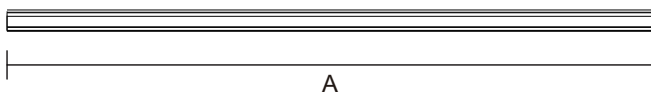

Item Code:XT-355-PC