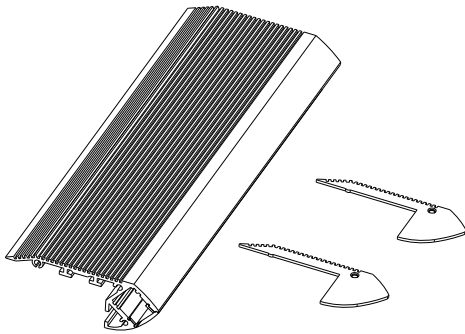

## Aluminum Profile

XT-355  
IP20

Item Code	Thickness (mm)	Frame Color	Material	Dimensions in mm						kg
				A	B	C	D	E	F	
XT-355	2	Silver	Aluminum	4000	65	26	12	50	20	2.4
XT-355-ACS	2	Silver	Aluminum	2	65	26	\	\	\	0.01
XT-355-PC	1	Silver	Aluminum	4000	14	4	\	\	\	0.05

### Dimensions in mm

Item Code:XT-355

Item Code:XT-355-PC

Item Code:XT-355-ACS

**High Quality Aviation Aluminium Profiles**

The profile is made of aviation aluminum, which is easy to process and has good wear resistance, corrosion resistance and oxidation resistance.

Aluminum

PC Cover

**Description:**  
Aluminum Profile

**Main material:**  
Engineering plastics+Aluminum

**Specification**  
Simple and elegant, beautiful, with the use of lamp belt can make the whole room atmosphere upgrade grade IP20