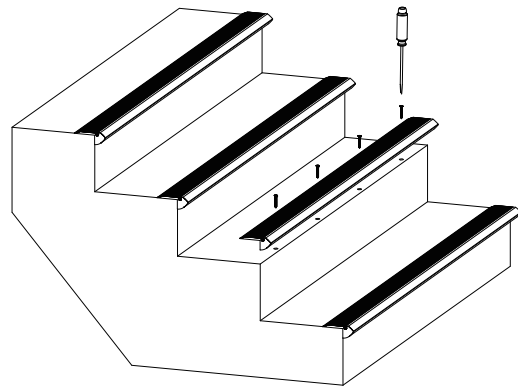

Aluminum

PC Cover

**Description:**  
Aluminum Profile

**Main material:**  
Engineering plastics+Aluminum

**Specification**  
Simple and elegant, beautiful, with the use of lamp belt can make the whole room atmosphere upgrade grade IP20

**1**

**Turn Off**

**2**

**Mark the stairs with a pen**

**3**

**Drill holes in the marker**

**4**

**Drill holes in the marker**