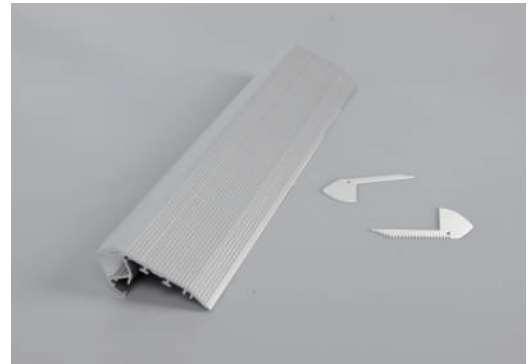

## Aluminum Profile

XT-355  
IP20

Item Code	Thickness (mm)	Frame Color	Material	Dimensions in mm						kg
				A	B	C	D	E	F	
XT-355	2	Silver	Aluminum	4000	65	26	12	50	20	2.4
XT-355-ACS	2	Silver	Aluminum	2	65	26	\	\	\	0.01
XT-355-PC	1	Silver	Aluminum	4000	14	4	\	\	\	0.05

### Dimensions in mm

Item Code:XT-355

Item Code:XT-355-PC

Item Code:XT-355-ACS

**High Quality Aviation Aluminium Profiles**

The profile is made of aviation aluminum, which is easy to process and has good wear resistance, corrosion resistance and oxidation resistance.

Aluminum

PC Cover

**Description:**  
Aluminum Profile

**Main material:**  
Engineering plastics+Aluminum

**Specification**  
Simple and elegant, beautiful, with the use of lamp belt can make the whole room atmosphere upgrade grade IP20