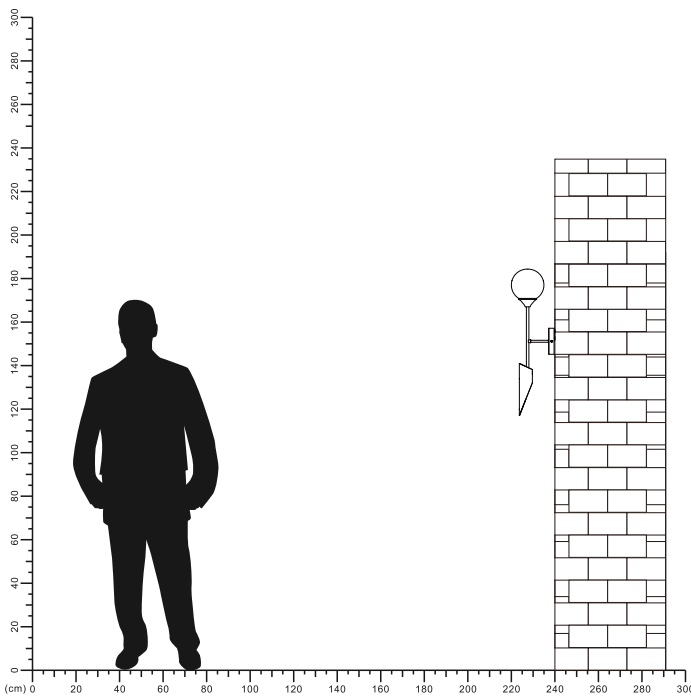

## Lamp Accessories

YD-3143-G

IP20

Item Code	Socket	Color	Dimensions in mm			kg
			A	B	C	
YD-3143-G	G9*3(Max Size $\Phi$ 26mm)	Gold	$\Phi$ 150	197	675	0.9

### Dimensions in mm

**Description:**  
Lamp Accessories

**Main material:**  
Metal iron+frosted glass

**Specification**

Uniform light transmission, delicate texture, simple design deduces your elegant attitude towards life. Spinning and polishing with internal metallic luster, presenting the lamp body with a brushed texture, enhancing the overall quality of the lamp.

IP 20

**Applications**

- . Living room
- . dining room
- . bedroom

-  X 2
-  X 2
-  X 4
-  X 2

**1**

**Turn off the power**

**2**

**Drill holes in the wall insert expansion screws**