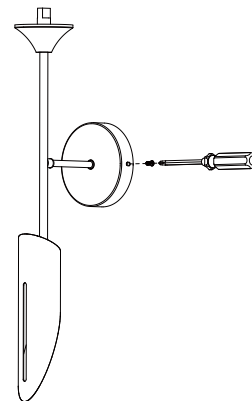

## Lamp Accessories

YD-3143-G

IP20

Item Code	Socket	Color	Dimensions in mm			kg
			A	B	C	
YD-3143-G	G9*3(Max Size $\Phi$ 26mm)	Gold	$\Phi$ 150	197	675	0.9

### Dimensions in mm

**Description:**  
Lamp Accessories

**Main material:**  
Metal iron+frosted glass

**Specification**

Uniform light transmission, delicate texture, simple design deduces your elegant attitude towards life. Spinning and polishing with internal metallic luster, presenting the lamp body with a brushed texture, enhancing the overall quality of the lamp.

IP 20

**Applications**

- . Living room
- . dining room
- . bedroom

-  X 2
-  X 2
-  X 4
-  X 2

**1**

**Turn off the power**

**2**

**Drill holes in the wall insert expansion screws**

**3**

**To install the hanging board**

**4**

**Connecting the power cord**

**5**

**Tighten the screws is flanked by**