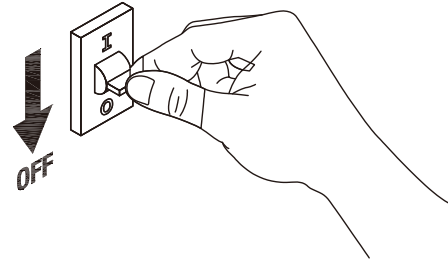

### Dimensions in mm

**Description:**  
Lamp Accessories

**Main material:**  
Metal iron+frosted glass

**Specification**

Uniform light transmission, delicate texture, simple design deduces your elegant attitude towards life. Spinning and polishing with internal metallic luster, presenting the lamp body with a brushed texture, enhancing the overall quality of the lamp.

IP 20

**Applications**

- . Living room
- . dining room
- . bedroom

-  X 2
-  X 2
-  X 4
-  X 2

**1**

**Turn off the power**

**2**

**Drill holes in the wall insert expansion screws**

**3**

**To install the hanging board**

**4**

**Connecting the power cord**

**5**

**Tighten the screws is flanked by**