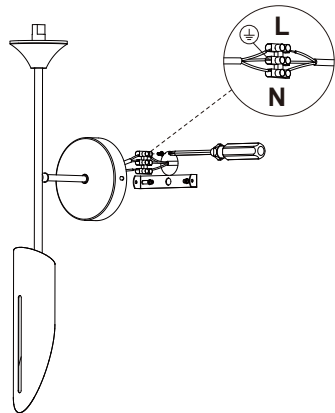

## Lamp Accessories

YD-3143-G

IP20

Item Code	Socket	Color	Dimensions in mm			kg
			A	B	C	
YD-3143-G	G9*3(Max Size $\Phi$ 26mm)	Gold	$\Phi$ 150	197	675	0.9

### Dimensions in mm

**Description:**  
Lamp Accessories

**Main material:**  
Metal iron+frosted glass

**Specification**

Uniform light transmission, delicate texture, simple design deduces your elegant attitude towards life. Spinning and polishing with internal metallic luster, presenting the lamp body with a brushed texture, enhancing the overall quality of the lamp.

IP 20

**Applications**

- . Living room
- . dining room
- . bedroom

-  X 2
-  X 2
-  X 4
-  X 2

**1**

**Turn off the power**

**2**

**Drill holes in the wall insert expansion screws**

**3**

**To install the hanging board**

**4**

**Connecting the power cord**

**5**

**Tighten the screws is flanked by**