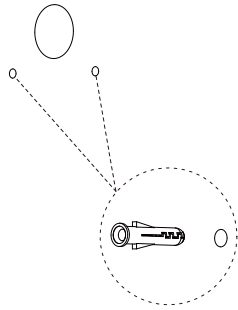

### Dimensions in mm

**Description:**  
Lamp Accessories

**Main material:**  
Metal iron+frosted glass

**Specification**

Uniform light transmission, delicate texture, simple design deduces your elegant attitude towards life. Spinning and polishing with internal metallic luster, presenting the lamp body with a brushed texture, enhancing the overall quality of the lamp.

IP 20

**Applications**

- . Living room
- . dining room
- . bedroom

-  X 2
-  X 2
-  X 4
-  X 2

**1**

**Turn off the power**

**2**

**Drill holes in the wall insert expansion screws**

**3**

**To install the hanging board**

**4**

**Connecting the power cord**

**5**

**Tighten the screws is flanked by**