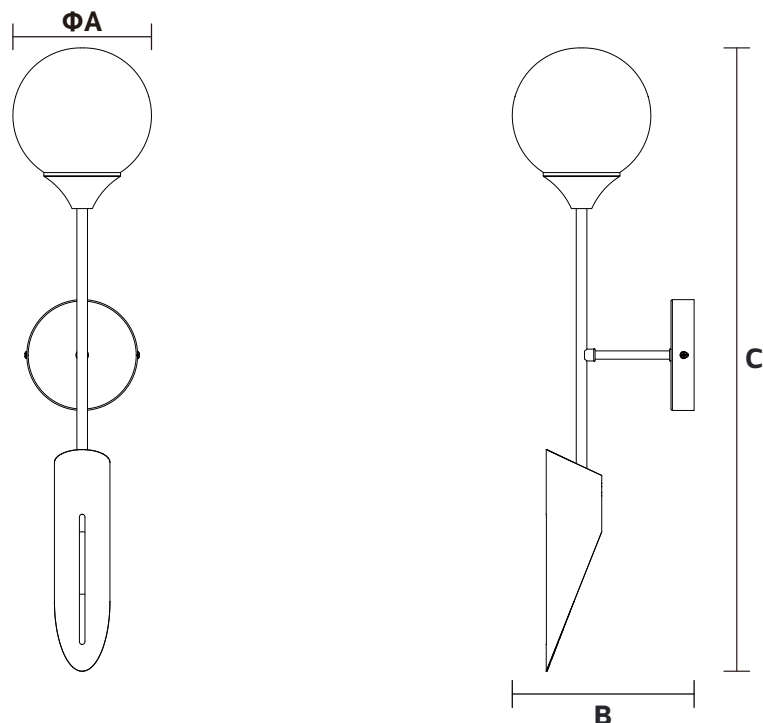

## Lamp Accessories

YD-3143-G

IP20

Item Code	Socket	Color	Dimensions in mm			kg
			A	B	C	
YD-3143-G	G9*3(Max Size $\Phi$ 26mm)	Gold	$\Phi$ 150	197	675	0.9

### Dimensions in mm

**Description:**  
Lamp Accessories

**Main material:**  
Metal iron+frosted glass

**Specification**

Uniform light transmission, delicate texture, simple design deduces your elegant attitude towards life. Spinning and polishing with internal metallic luster, presenting the lamp body with a brushed texture, enhancing the overall quality of the lamp.

IP 20

**Applications**

- . Living room
- . dining room
- . bedroom

-  X 2
-  X 2
-  X 4
-  X 2

**1**

**Turn off the power**

**2**

**Drill holes in the wall insert expansion screws**