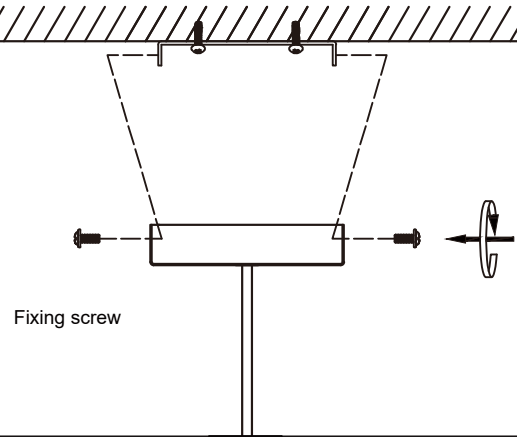

Light Off

Light On

Installation instruction

1

2

3

4