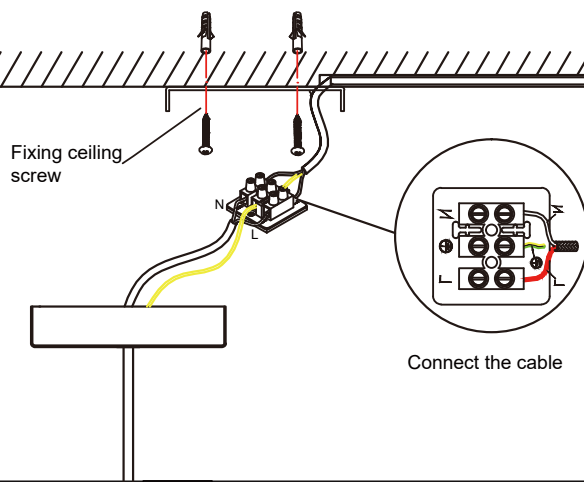

NOORCO نوركو

Meshkati مشكاتي
Lighting & electricity للإضاءة والكهرباء

LED CEILING LAMP

YD-5030

IP20

Specifications	Socket	Dimensions in mm		kg
		A	B	
YD-5030	E27*10	1130	480	5.35

Dimensions in mm

Light Off

Light On

Installation instruction

1

2

3

4