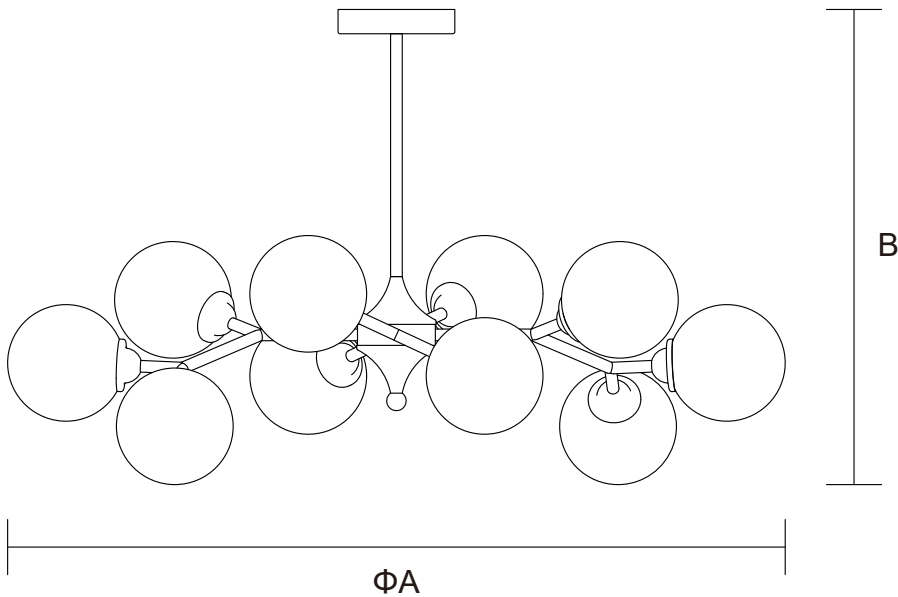

NOORCO نوركو

Meshkati مشكاتي
Lighting & electricity للإضاءة والكهرباء

LED CEILING LAMP

YD-5030

IP20

Specifications	Socket	Dimensions in mm		kg
		A	B	
YD-5030	E27*10	1130	480	5.35

Dimensions in mm

Light Off

Light On

Installation instruction

1

2

3

4