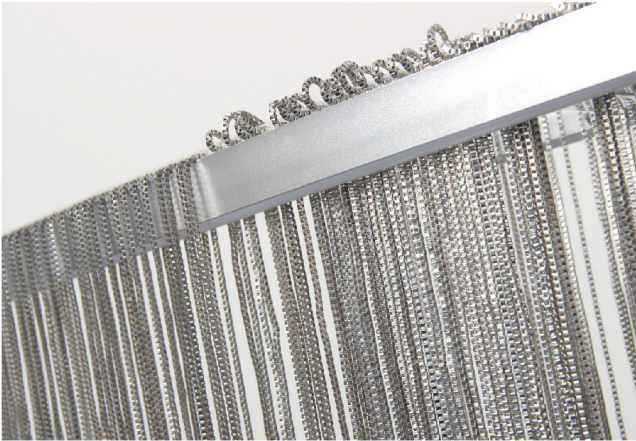

LED Ceiling Lamp

YD-5039

IP20

Item Code	P (W)	CCT (K)	Color	Dimensions in mm			kg
				A	B	C	
YD-5039	30	3000/4000/6500	Silver	1200	234	1600	3.1

Description:
LED Ceiling Lamp

Main material:
Iron+ Aluminum material+silicone strip

Specification

Exquisite silver Iron chain, not fading, sturdy and durable, comfortable to touch, with a more stylish design. Thickened aluminum tray, pure and thick texture, strong load-bearing capacity, safe and reliable Iron light frame, shiny and textured, with a smooth surface resembling a mirror, making it more atmospheric.

IP 20

Applications

- Lobby
- living room
- dining room
- storefront

 <p>1 Turn off the power</p>	 <p>2 Drill holes in the wall insert expansion screws</p>
 <p>3 To install the hanging board</p>	 <p>4 Adjust the length of the line according to the use</p>
 <p>5 Connecting the power cord</p>	 <p>6 Tighten the screw cap</p>
 <p>7 Installation completed</p>	 <p>8 Switch On/Off to change the CCT.</p>