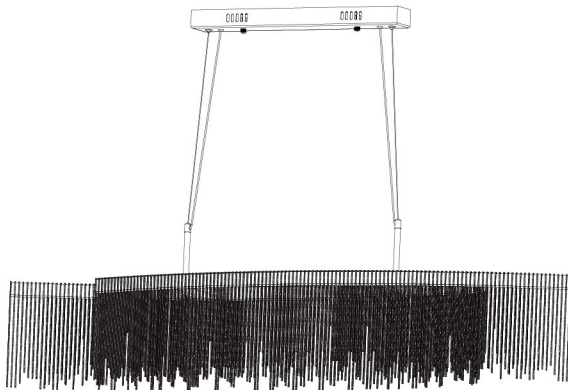

LED Ceiling Lamp

YD-5039

IP20

Item Code	P (W)	CCT (K)	Color	Dimensions in mm			kg
				A	B	C	
YD-5039	30	3000/4000/6500	Silver	1200	234	1600	3.1

Description:
LED Ceiling Lamp

Main material:
Iron+ Aluminum material+silicone strip

Specification

Exquisite silver Iron chain, not fading, sturdy and durable, comfortable to touch, with a more stylish design. Thickened aluminum tray, pure and thick texture, strong load-bearing capacity, safe and reliable Iron light frame, shiny and textured, with a smooth surface resembling a mirror, making it more atmospheric.

IP 20

Applications

- Lobby
- living room
- dining room
- storefront

 <p>1 Turn off the power</p>	 <p>2 Drill holes in the wall insert expansion screws</p>
 <p>3 To install the hanging board</p>	 <p>4 Adjust the length of the line according to the use</p>
 <p>5 Connecting the power cord</p>	 <p>6 Tighten the screw cap</p>
 <p>7 Installation completed</p>	 <p>8 Switch On/Off to change the CCT.</p>