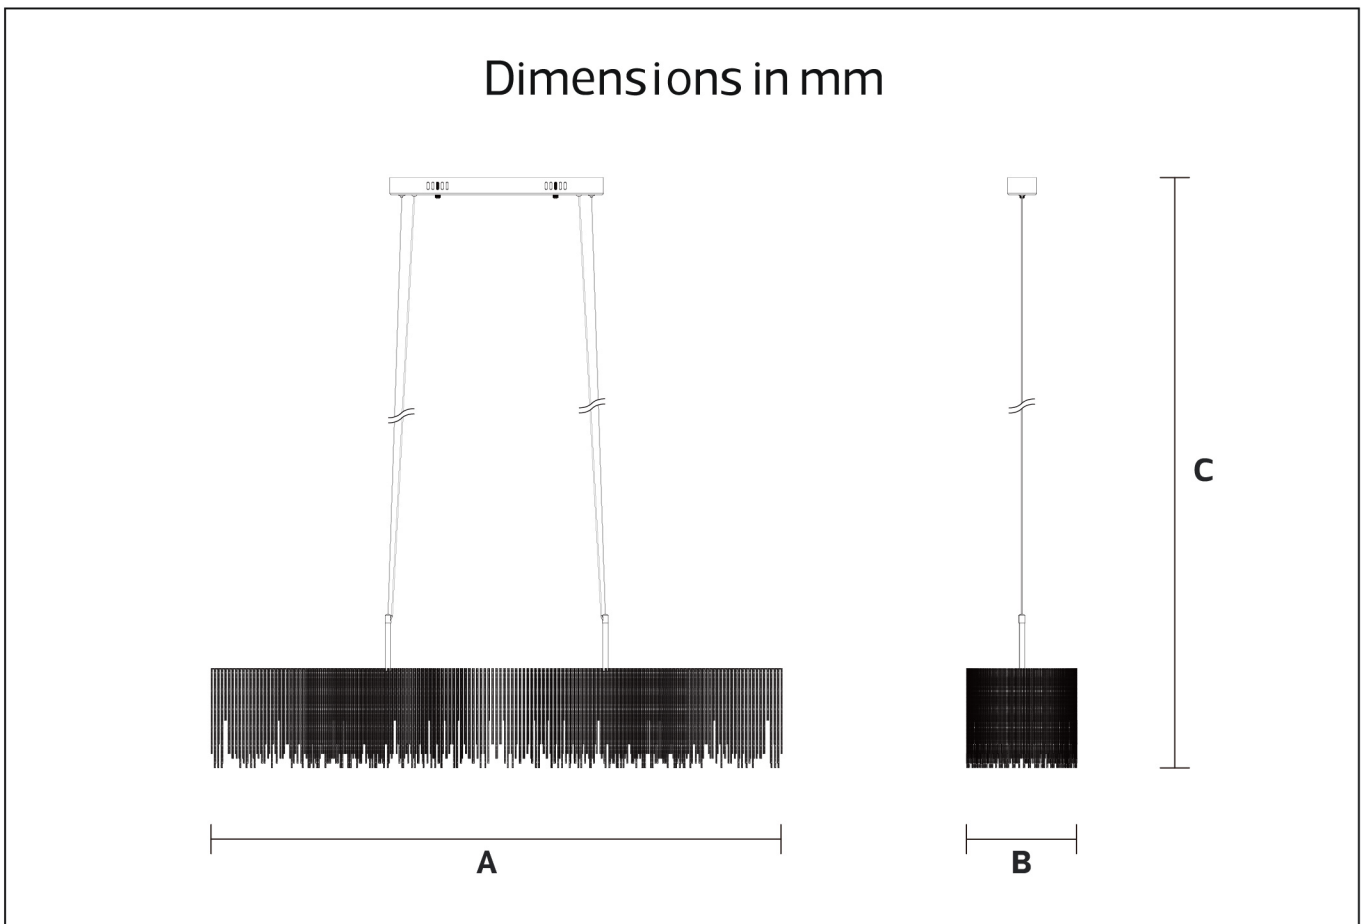

LED Ceiling Lamp

YD-5039

IP20

Item Code	P (W)	CCT (K)	Color	Dimensions in mm			kg
				A	B	C	
YD-5039	30	3000/4000/6500	Silver	1200	234	1600	3.1

Description:
LED Ceiling Lamp

Main material:
Iron+ Aluminum material+silicone strip

Specification

Exquisite silver Iron chain, not fading, sturdy and durable, comfortable to touch, with a more stylish design. Thickened aluminum tray, pure and thick texture, strong load-bearing capacity, safe and reliable Iron light frame, shiny and textured, with a smooth surface resembling a mirror, making it more atmospheric.