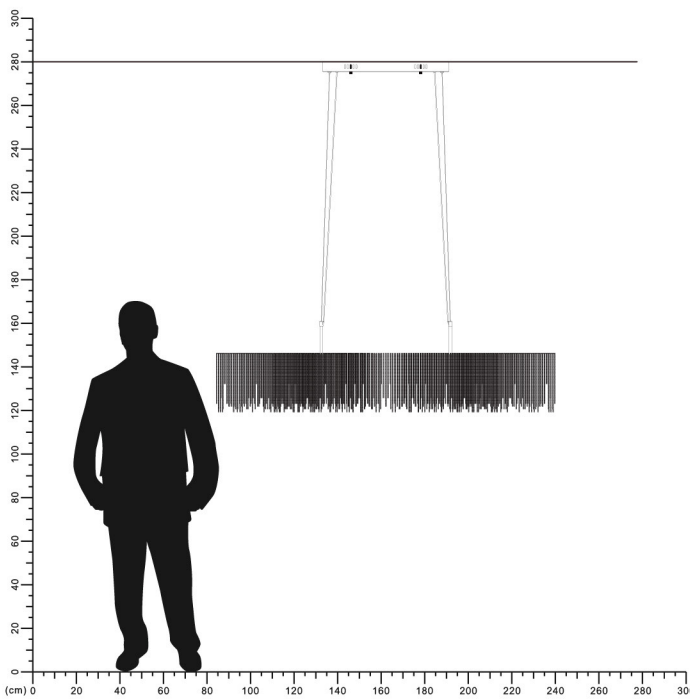

Applications

- Lobby
- living room
- dining room
- storefront