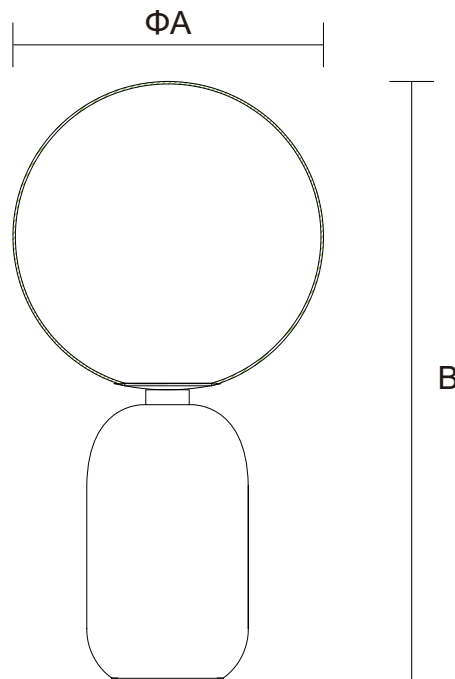

NOORCO نوركو

Meshkati مشكاتي
Lighting & electricity للإضاءة والكهرباء

LED TABLE LAMP

YD-7003-15, YD-7003-25

IP20

Specifications	Socket	Dimensions in mm		
		A	B	
YD-7003-15	E14*1	150	400	0.55
YD-7003-25	E27*1	250	450	0.75

Dimensions in mm