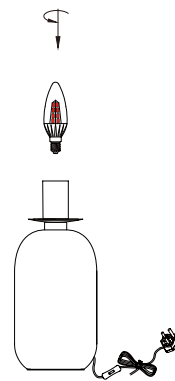

### IP20

Specifications	Socket	Dimensions in mm		
		A	B	
YD-7003-15	E14*1	150	400	0.55
YD-7003-25	E27*1	250	450	0.75

### Dimensions in mm

YD-7003-15 Light Off

YD-7003-15 Light On

YD-7003-25 Light Off

YD-7003-25 Light On

## Installation instruction

1

Take off the glass cover

2

Install the bulb

3

Install the bulb

Connect the power