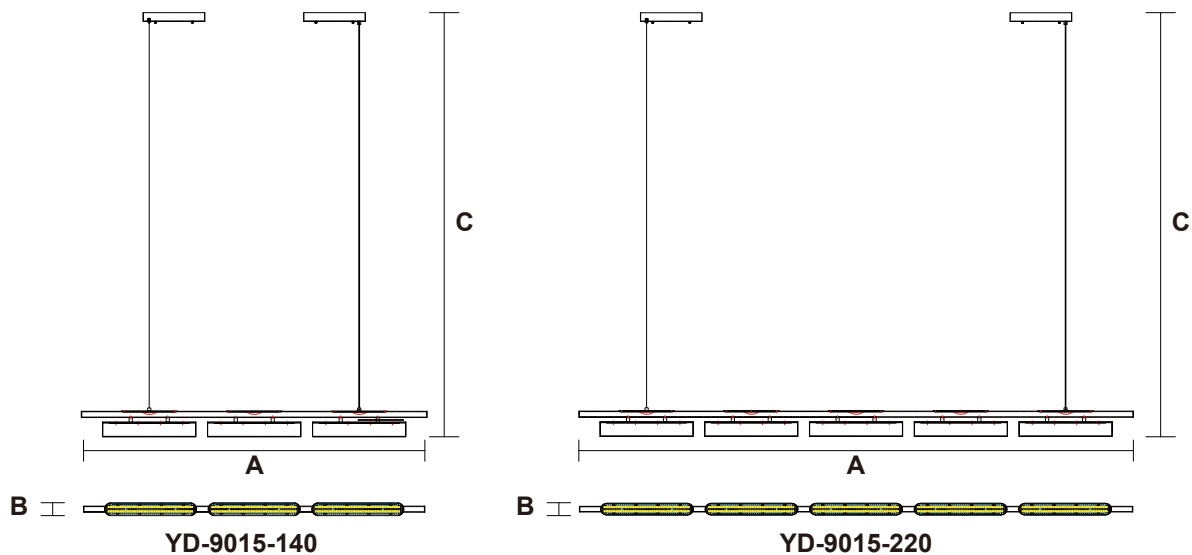

NOORCO نوركو

Meshkati مشكاتي
Lighting & electricity للإضاءة والكهرباء

LED CEILING LAMP YD-9015-140, YD-9015-220 IP20

Specifications	Watt	CCT	Dimensions in mm			kg
			A	B	C	
YD-9015-140	60	3000K/4000K/6500K	1400	53	1750	2.55
YD-9015-220	80	3000K/4000K/6500K	2250	53	1750	2.95

White [5700-6500K]

Natural White [4000-5000K]

Warm [2800-3400K]

Dimensions in mm

YD-9015-140 Light Off

YD-9015-140 Light On

YD-9015-220 Light Off

YD-9015-220 Light On

Installation instruction

1

Fixed the left side

2

Fixed the right side

3