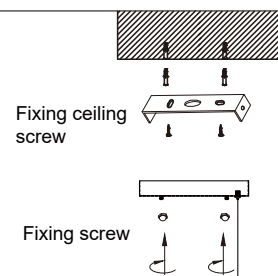

White [5700-6500K]

Natural White [4000-5000K]

Warm [2800-3400K]

Dimensions in mm

YD-9015-140 Light Off

YD-9015-140 Light On

YD-9015-220 Light Off

YD-9015-220 Light On

Installation instruction

1

Fixed the left side

2

Fixed the right side

3