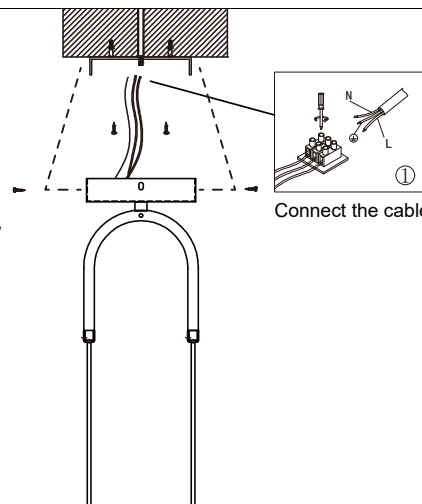

LED CEILING LAMP

YD-A2069

IP20

Specifications	Watt	CCT	Dimensions in mm			kg
			A	B	C	
YD-A2069	8	3000K/4000K/6500K	242	120	1020	0.55

Dimensions in mm

Light Off

Light On

Installation instruction

1

Fixing ceiling screw

2

Fixing screw

Connect the cable

3

Installation is completed