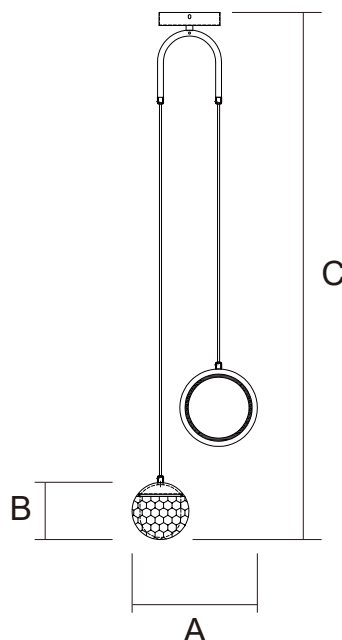

LED CEILING LAMP

YD-A2069

IP20

Specifications	Watt	CCT	Dimensions in mm			kg
			A	B	C	
YD-A2069	8	3000K/4000K/6500K	242	120	1020	0.55

Dimensions in mm

Light Off

Light On

Installation instruction

1

Fixing ceiling screw

2

Fixing screw

Connect the cable

3

Installation is completed