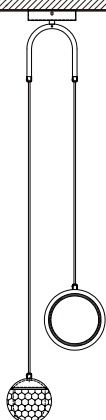

LED CEILING LAMP

YD-A2069

IP20

Specifications	Watt	CCT	Dimensions in mm			kg
			A	B	C	
YD-A2069	8	3000K/4000K/6500K	242	120	1020	0.55

Dimensions in mm

Light Off

Light On

Installation instruction

1

Fixing ceiling screw

2

Fixing screw

Connect the cable

3

Installation is completed